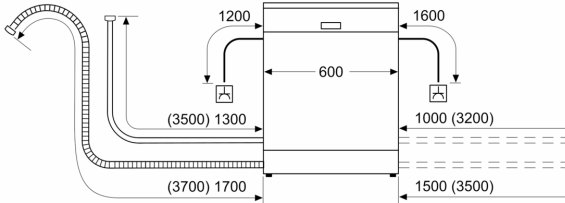

#### Design features

- Time delay (3, 6 or 24 hours)
- Remaining programme time indicator (min)
- Leak protection system
- Tamperproof controls
- Self-cleaning filter system with 3 piece corrugated filter
- Stainless steel interior
- Dimensions (HxWxD): 84.5 x 60 x 60cm

<sup>2</sup> Energy consumption in kWh per 100 cycles (in programme Eco 50 °C)

<sup>3</sup> Water consumption in litres per cycle (in programme Eco 50 °C)

<sup>4</sup> Duration of programme Eco 50 °C

<sup>1</sup> Scale of Energy Efficiency Classes from A to G

## Series 4, Free-standing dishwasher, 60 cm, White SMS4EKW06G

measurements in mm

⏏ socket  
( ) values with extension kit