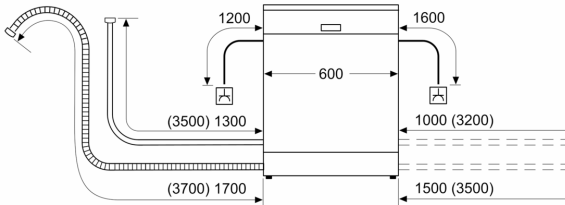

**Series 4, Free-standing dishwasher,
60 cm, Silver inox
SMS4EKI06G**

measurements in mm

⏏ socket
( ) values with extension kit