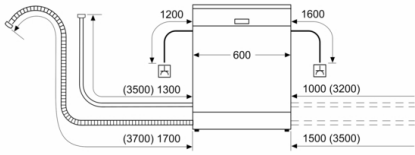

### Design features

- Time delay (3, 6 or 24 hours)
- Leak protection system
- LED salt refill indicator, LED rinse aid refill indicator
- Self-cleaning filter system with 3 piece corrugated filter
- Dimensions (HxWxD): 84.5 x 60 x 60cm

<sup>1</sup> Scale of Energy Efficiency Classes from A to G

<sup>2</sup> Energy consumption in kWh per 100 cycles (in programme Eco 50 °C)

<sup>3</sup> Water consumption in litres per cycle (in programme Eco 50 °C)

<sup>4</sup> Duration of programme Eco 50 °C

**Serie | 4, Free-standing dishwasher, 60 cm,  
White  
SMS46MW04G**

measurements in mm

socket  
( ) values with extension kit