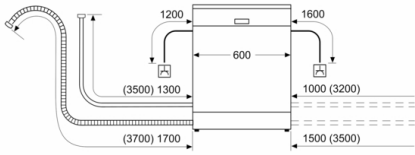

Technical Data

Energy Efficiency Class: E
 Energy Consumption for 100 cycles Eco Programme: 94 kWh
 Maximum number of place settings: 13
 The water consumption of the eco programme in liters per cycle: 6.7 l
 Programme duration: 4:05 h
 Airborne acoustical noise emissions : 46 dB(A) re 1 pW
 Airborne acoustical noise emission class: C
 Construction type: Free-standing
 Height of removable worktop: 30 mm
 Dimensions of the product (HxWxD): 845 x 600 x 600 mm
 Approval certificates: CE, VDE
 Depth with open door 90 degree: 1155 mm
 Adjustable feet: Yes - all
 Maximum adjustability feet: 20 mm
 Adjustable plinth: No
 Net weight: 49.7 kg
 Gross weight: 52.0 kg
 Connection rating: 2400 W
 Fuse protection: 10 A
 Voltage: 220-240 V
 Frequency: 50; 60 Hz
 Length of electrical supply cord: 175 cm
 Plug type: GB plug
 Length inlet hose: 150 cm
 Length outlet hose: 190 cm
 EAN code: 4242005167180
 Installation type: Built-under

Design features

- Time delay (3, 6 or 24 hours)
- Leak protection system
- LED salt refill indicator, LED rinse aid refill indicator
- Self-cleaning filter system with 3 piece corrugated filter
- Dimensions (HxWxD): 84.5 x 60 x 60cm

¹ Scale of Energy Efficiency Classes from A to G

² Energy consumption in kWh per 100 cycles (in programme Eco 50 °C)

³ Water consumption in litres per cycle (in programme Eco 50 °C)

⁴ Duration of programme Eco 50 °C

**Serie | 4, Free-standing dishwasher, 60 cm,
White
SMS46JW09G**

measurements in mm

socket
() values with extension kit