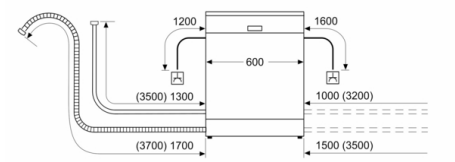

- Time delay (3, 6 or 24 hours)
- Remaining programme time indicator (min)
- Leak protection system
- Tamperproof controls
- Self-cleaning filter system with 3 piece corrugated filter
- Large item spray head
- Stainless steel interior
- Dimensions (HxWxD): 84.5 x 60 x 60cm

¹ Scale of Energy Efficiency Classes from A to G

² Energy consumption in kWh per 100 cycles (in programme Eco 50 °C)

³ Water consumption in litres per cycle (in programme Eco 50 °C)

⁴ Duration of programme Eco 50 °C

**Series 4, Free-standing dishwasher, 60 cm,
White
SGS4HCW40G**

measurements in mm

△ socket
○ values with extension kit