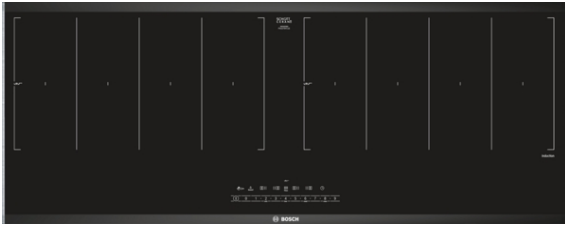

Serie | 6, Induction hob, 90 cm, Black PXX275FC1E

The panorama FlexInduction hob allows you to conveniently place your pots and pans next to each other.

- **DirectSelect:** Direct, simple selection of the desired cooking zone, power and additional functions.
- **FlexInduction:** more flexibility on your hob for large pots and pans.
- **PerfectFry:** no more worrying about scorching.
- **ComfortProfil:** Elegant, appealing design with bevelled front and metal strips on the side.
- **PowerBoost:** up to 50% more power for faster heating on your induction hob.

Technical Data

Product name/family : Cooking zone ceramic

Construction type : Built-in

Energy input : Electric

Total number of positions that can be used at the same time : 4

Required niche size for installation (HxWxD) : 51 x 880-880 x 330-330 mm

Width of the appliance : 916 mm

Dimensions : 51 x 916 x 353 mm

Dimensions of the packed product (HxWxD) : 126 x 1031 x 472 mm

Net weight : 14.6 kg

Gross weight : 15.8 kg

Residual heat indicator : Separate

Location of control panel : Hob front