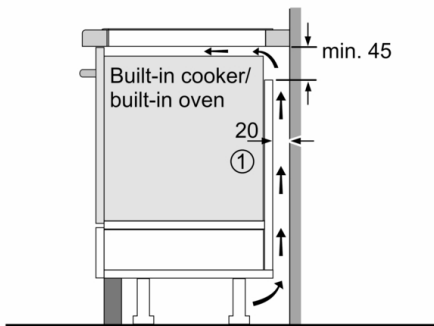

Flexibility of cooking zones

- 2 Flex zones: use cookware of any shape or size anywhere within the 40cm long zone.
- Cooking zone front left: 210 mm, 200 mm, 2.2 KW (max. power 3.7 KW)
- Cooking zone rear left: 210 mm, 200 mm, 2.2 KW (max. power 3.7 KW)
- Cooking zone rear right: 210 mm, 200 mm , 2.2 KW (max. power 3.7 KW)
- Cooking zone front right: 210 mm, 200 mm, 2.2 KW (max. power 3.7 KW)

Cooking assistance

- 4 frying levels: prevents overcooking with the automatic temperature regulation of the integrated sensor.

Safety

- 2 stage residual heat indicator for each zone: indicates which cooking zones are still hot or warm.
- Control panel lock: prevent unintended activation of the hob.
- Freeze function: wipe overboiled liquids without unintentionally changing settings (blocking all touch buttons for 30 seconds).
- Main on/off switch: switch off all cooking zones at the touch of a button.
- Automatic safety shut off: for safety reasons, heating stops after a preset time if not used (possible to customise).
- Energy consumption display: shows the electricity consumption of the last cooking process.

Installation

- Dimensions of the product (HxWxD mm): 51 x 916 x 353
- Required niche size for installation (HxWxD mm) : 51 x 880 x (330 - 330)
- Min. worktop thickness: 16 mm
- Connected load: 7.4 KW
- Power management options for 16A, 13A or 10A connection: limit the maximum power if needed (depends on fuse protection of electric installation).
- Power cord: 1.1 m, Cable included

Serie | 6, Induction hob, 90 cm, Black PXX275FC1E

①
Ventilation gap must
be present

All measurements in mm

①
Ventilation gap must
be present

All measurements in mm

①
Ventilation gap must
be present.

Measurements in mm