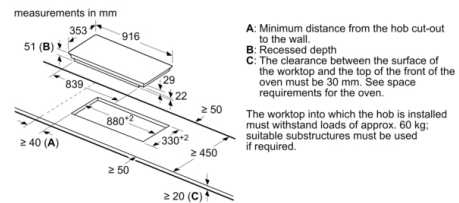

Width of the appliance : 916 mm

Dimensions : 51 x 916 x 353 mm

Dimensions of the packed product (HxWxD) : 126 x 1031 x 472 mm

Net weight : 14.6 kg

Gross weight : 15.8 kg

Residual heat indicator : Separate

Location of control panel : Hob front

Installation

- Dimensions of the product (HxWxD mm): 51 x 916 x 353
- Required niche size for installation (HxWxD mm) : 51 x 880 x (330 - 330)
- Min. worktop thickness: 16 mm
- Connected load: 7.4 KW
- Power management options for 16A, 13A or 10A connection: limit the maximum power if needed (depends on fuse protection of electric installation).
- Power cord: 1.1 m, Cable included

Serie | 6, Induction hob, 90 cm, Black PXX275FC1E

①
Ventilation gap must
be present

All measurements in mm

①
Ventilation gap must
be present

All measurements in mm

①
Ventilation gap must
be present.

Measurements in mm