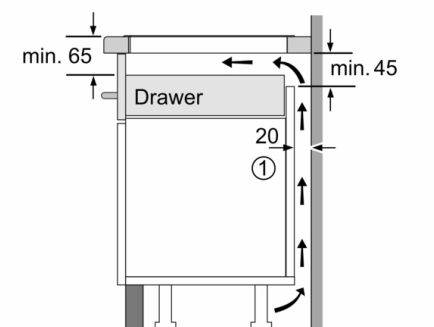

Width of the appliance : 916 mm

Dimensions : 51 x 916 x 353 mm

Dimensions of the packed product (HxWxD) : 126 x 1031 x 472 mm

Net weight : 14.6 kg

Gross weight : 15.8 kg

Residual heat indicator : Separate

Location of control panel : Hob front

Installation

- Dimensions of the product (HxWxD mm): 51 x 916 x 353
- Required niche size for installation (HxWxD mm) : 51 x 880 x (330 - 330)
- Min. worktop thickness: 16 mm
- Connected load: 7.4 KW
- Power management options for 16A, 13A or 10A connection: limit the maximum power if needed (depends on fuse protection of electric installation).
- Power cord: 1.1 m, Cable included

Serie | 6, Induction hob, 90 cm, Black PXX275FC1E

①
Ventilation gap must
be present

All measurements in mm

①
Ventilation gap must
be present

All measurements in mm

①
Ventilation gap must
be present.

Measurements in mm