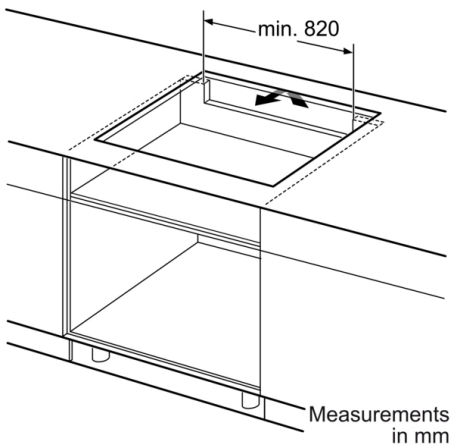

Width of the appliance : 916 mm

Dimensions : 51 x 916 x 353 mm

Dimensions of the packed product (HxWxD) : 126 x 1031 x 472 mm

Net weight : 14.6 kg

Gross weight : 15.8 kg

Residual heat indicator : Separate

Location of control panel : Hob front

Installation

- Dimensions of the product (HxWxD mm): 51 x 916 x 353
- Required niche size for installation (HxWxD mm) : 51 x 880 x (330 - 330)
- Min. worktop thickness: 16 mm
- Connected load: 7.4 KW
- Power management options for 16A, 13A or 10A connection: limit the maximum power if needed (depends on fuse protection of electric installation).
- Power cord: 1.1 m, Cable included

Serie | 6, Induction hob, 90 cm, Black PXX275FC1E

①
Ventilation gap must
be present

All measurements in mm

①
Ventilation gap must
be present

All measurements in mm

①
Ventilation gap must
be present.

Measurements in mm