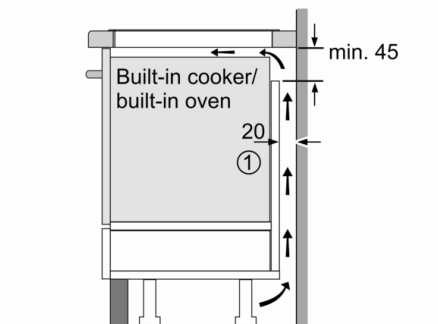

Flexibility of cooking zones

- 2 Flex zones: use cookware of any shape or size anywhere within the 40cm long zone.
- Cooking zone front left: 210 mm, 200 mm, 2.2 KW (max. power 3.7 KW)
- Cooking zone rear left: 210 mm, 200 mm, 2.2 KW (max. power 3.7 KW)
- Cooking zone rear right: 210 mm, 200 mm , 2.2 KW (max. power 3.7 KW)
- Cooking zone front right: 210 mm, 200 mm, 2.2 KW (max. power 3.7 KW)

Installation

- Dimensions of the product (HxWxD mm): 51 x 916 x 353
- Required niche size for installation (HxWxD mm) : 51 x 880 x (330 - 330)
- Min. worktop thickness: 16 mm
- Connected load: 7.4 KW
- Power management options for 16A, 13A or 10A connection: limit the maximum power if needed (depends on fuse protection of electric installation).
- Power cord: 1.1 m, Cable included

Serie | 6, Induction hob, 90 cm, Black PXX275FC1E

①
Ventilation gap must
be present

All measurements in mm

①
Ventilation gap must
be present

All measurements in mm

①
Ventilation gap must
be present.

Measurements in mm