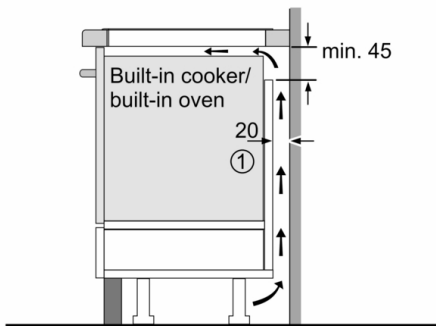

**Serie | 6, Induction hob, 80 cm, Black
PVW851FB5E**

① Ventilation gap must be present

All measurements in mm