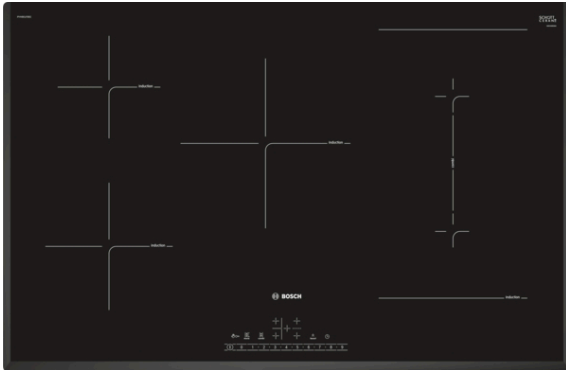

Serie | 6, Induction hob, 80 cm, Black PVW851FB5E

The CombiInduction hob: you can place large, oval or rectangular cookware on two connected cooking zones.

- **DirectSelect:** Direct, simple selection of the desired cooking zone, power and additional functions.
- **CombiZone:** combine two induction cooking zones to heat large cookware.
- **U-Bevel:** Elegant, appealing design with bevelled front and sides.
- **PowerBoost:** up to 50% more power for faster heating on your induction hob.
- If you turn off the cooktop it saves the last selected setting for a short time. If the cooktop is switched off within a short time again the former settings are still available.

Technical Data

Product name/family : Cooking zone ceramic

Construction type : Built-in

Energy input : Electric

Total number of positions that can be used at the same time : 5

Required niche size for installation (HxWxD) : 51 x 750-750 x 490-500 mm

Width of the appliance : 802 mm

Dimensions : 51 x 802 x 522 mm

Dimensions of the packed product (HxWxD) : 126 x 953 x 608 mm

Net weight : 15.1 kg

Gross weight : 16.5 kg

Residual heat indicator : Separate

Location of control panel : Hob front

Usage convenience

- DirectSelect: directly control the power with the imprinted touch bar.
- Variable 17-stage power settings for each zone: precisely adapt the heat with 17 power levels (9 main levels and 8 intermediate levels).
- Timer for all zones
: switches off the cooking zone at the end of the time set (e.g. for boiled eggs).
- Timer - shows how long the cooktop is in use
: an alarm sounds at the end of the time set (e.g. for pasta).