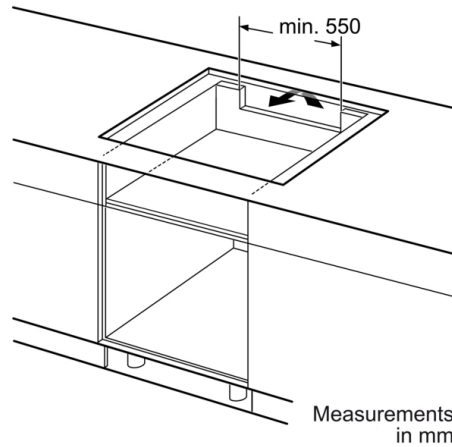

Width of the appliance : 802 mm

Dimensions : 51 x 802 x 522 mm

Dimensions of the packed product (HxWxD) : 126 x 953 x 608 mm

Net weight : 15.1 kg

Gross weight : 16.5 kg

Residual heat indicator : Separate

Location of control panel : Hob front

Installation

- Dimensions of the product (HxWxD mm): 51 x 802 x 522
- Required niche size for installation (HxWxD mm) : 51 x 750 x (490 - 500)
- Min. worktop thickness: 16 mm
- Connected load: 7.4 KW
- Power management options for 16A, 13A or 10A connection: limit the maximum power if needed (depends on fuse protection of electric installation).
- Power cord: 1.1 m, Cable included

**Serie | 6, Induction hob, 80 cm, Black
PVW851FB5E**

① Ventilation gap must be present

All measurements in mm

Measurements in mm