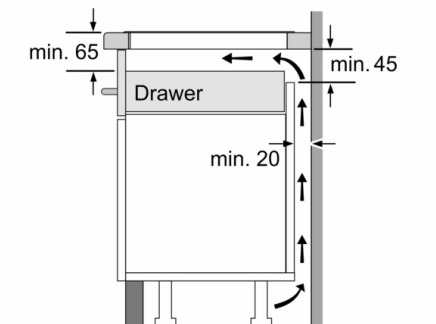

Width of the appliance : 802 mm

Dimensions : 51 x 802 x 522 mm

Dimensions of the packed product (HxWxD) : 126 x 953 x 608 mm

Net weight : 15.1 kg

Gross weight : 16.5 kg

Residual heat indicator : Separate

Location of control panel : Hob front

Installation

- Dimensions of the product (HxWxD mm): 51 x 802 x 522
- Required niche size for installation (HxWxD mm) : 51 x 750 x (490 - 500)
- Min. worktop thickness: 16 mm
- Connected load: 7.4 KW
- Power management options for 16A, 13A or 10A connection: limit the maximum power if needed (depends on fuse protection of electric installation).
- Power cord: 1.1 m, Cable included

**Serie | 6, Induction hob, 80 cm, Black
PVW851FB5E**

① Ventilation gap must be present

All measurements in mm

Measurements in mm