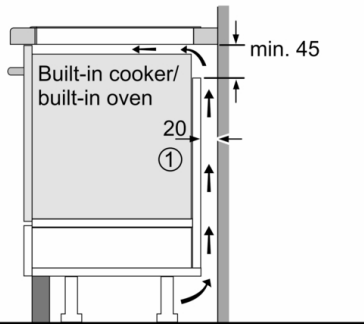

Width of the appliance : 592 mm

Dimensions : 51 x 592 x 522 mm

Dimensions of the packed product (HxWxD) : 126 x 753 x 608 mm

Net weight : 11.7 kg

Gross weight : 13.9 kg

Residual heat indicator : Separate

Location of control panel : Hob front

Cooking assistance

- 4 frying levels: prevents overcooking with the automatic temperature regulation of the integrated sensor.

Design

- Three sided bevelled frameless finish

Safety

- 2 stage residual heat indicator for each zone: indicates which cooking zones are still hot or warm.
- Control panel lock: prevent unintended activation of the hob.
- Freeze function: wipe overboiled liquids without unintentionally changing settings (blocking all touch buttons for 30 seconds).
- Main on/off switch: switch off all cooking zones at the touch of a button.
- Automatic safety shut off: for safety reasons, heating stops after a preset time if not used (possible to customise).
- Energy consumption display: shows the electricity consumption of the last cooking process.

Installation

- Dimensions of the product (HxWxD mm): 51 x 592 x 522
- Required niche size for installation (HxWxD mm) : 51 x 560 x (490 - 500)
- Min. worktop thickness: 16 mm
- Connected load: 7.4 KW
- Power management options for 16A, 13A or 10A connection: limit the maximum power if needed (depends on fuse protection of electric installation).
- Power cord: 1.1 m, Cable included

Series 6, Induction hob, 60 cm, Black, PVQ651FC5E

①
Ventilation gap must be present

All measurements in mm

①
Ventilation gap must be present

All measurements in mm

①
Ventilation gap must be present.

Measurements in mm