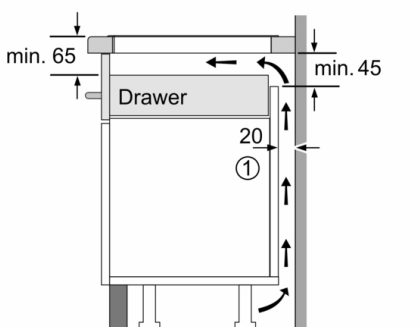

Width of the appliance : 592 mm

Dimensions : 51 x 592 x 522 mm

Dimensions of the packed product (HxWxD) : 126 x 753 x 608 mm

Net weight : 11.7 kg

Gross weight : 13.9 kg

Residual heat indicator : Separate

Location of control panel : Hob front

Installation

- Dimensions of the product (HxWxD mm): 51 x 592 x 522
- Required niche size for installation (HxWxD mm) : 51 x 560 x (490 - 500)
- Min. worktop thickness: 16 mm
- Connected load: 7.4 KW
- Power management options for 16A, 13A or 10A connection: limit the maximum power if needed (depends on fuse protection of electric installation).
- Power cord: 1.1 m, Cable included

Series 6, Induction hob, 60 cm, Black, PVQ651FC5E

①
Ventilation gap must be present

All measurements in mm

①
Ventilation gap must be present

All measurements in mm

①
Ventilation gap must be present.

Measurements in mm