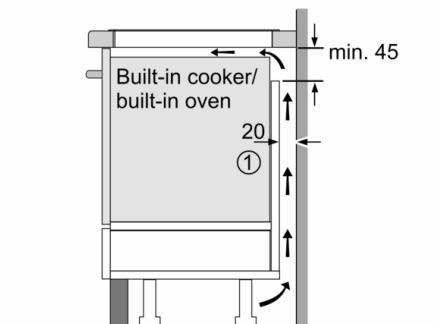

Cooking assistance

- 4 frying levels: prevents overcooking with the automatic temperature regulation of the integrated sensor.

Design

- Three sided bevelled frameless finish

Safety

- 2 stage residual heat indicator for each zone: indicates which cooking zones are still hot or warm.
- Control panel lock: prevent unintended activation of the hob.
- Freeze function: wipe overboiled liquids without unintentionally changing settings (blocking all touch buttons for 30 seconds).
- Main on/off switch: switch off all cooking zones at the touch of a button.
- Automatic safety shut off: for safety reasons, heating stops after a preset time if not used (possible to customise).
- Energy consumption display: shows the electricity consumption of the last cooking process.

Installation

- Dimensions of the product (HxWxD mm): 51 x 592 x 522
- Required niche size for installation (HxWxD mm) : 51 x 560 x (490 - 500)
- Min. worktop thickness: 16 mm
- Connected load: 7.4 KW
- Power management options for 16A, 13A or 10A connection: limit the maximum power if needed (depends on fuse protection of electric installation).
- Power cord: 1.1 m, Cable included

Series 6, Induction hob, 60 cm, Black, PVQ651FC5E

①
Ventilation gap must be present

All measurements in mm

①
Ventilation gap must be present

All measurements in mm

①
Ventilation gap must be present.

Measurements in mm