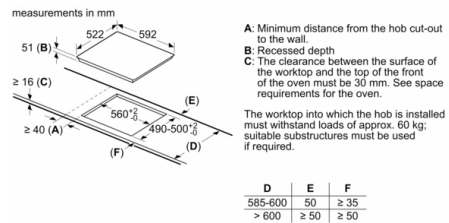

Width of the appliance : 592 mm

Dimensions : 51 x 592 x 522 mm

Dimensions of the packed product (HxWxD) : 126 x 753 x 608 mm

Net weight : 11.7 kg

Gross weight : 13.9 kg

Residual heat indicator : Separate

Location of control panel : Hob front

Installation

- Dimensions of the product (HxWxD mm): 51 x 592 x 522
- Required niche size for installation (HxWxD mm) : 51 x 560 x (490 - 500)
- Min. worktop thickness: 16 mm
- Connected load: 7.4 KW
- Power management options for 16A, 13A or 10A connection: limit the maximum power if needed (depends on fuse protection of electric installation).
- Power cord: 1.1 m, Cable included

Series 6, Induction hob, 60 cm, Black, PVQ651FC5E

①
Ventilation gap must be present

All measurements in mm

①
Ventilation gap must be present

All measurements in mm

①
Ventilation gap must be present.

Measurements in mm