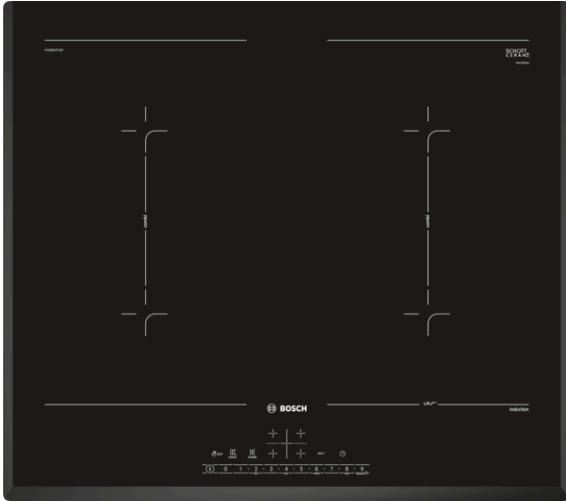

Series 6, Induction hob, 60 cm, Black, PVQ651FC5E

The CombiInduction hob: you can place large, oval or rectangular cookware on two connected cooking zones.

- **DirectSelect:** Direct, simple selection of the desired cooking zone, power and additional functions.
- **CombiZone:** combine two induction cooking zones to heat large cookware.
- **PerfectFry:** no more worrying about scorching.
- **U-Bevel:** Elegant, appealing design with bevelled front and sides.
- **PowerBoost:** up to 50% more power for faster heating on your induction hob.

Technical Data

Product name/family : Cooking zone ceramic

Construction type : Built-in

Energy input : Electric

Total number of positions that can be used at the same time : 4

Min. required niche size for installation (HxWxD) : 51 x 560-560 x 490-500 mm

Width of the appliance : 592 mm

Dimensions : 51 x 592 x 522 mm

Dimensions of the packed product (HxWxD) : 126 x 753 x 608 mm

Net weight : 11.7 kg

Gross weight : 13.9 kg

Residual heat indicator : Separate

Location of control panel : Hob front

Basic surface material : Ceramic

Color of surface : Black

Length of electrical supply cord : 110 cm

EAN code : 4242005088256

Electrical connection rating : 7400 W

Voltage : 220-240 V

Frequency : 50; 60 Hz

4 242005 088256