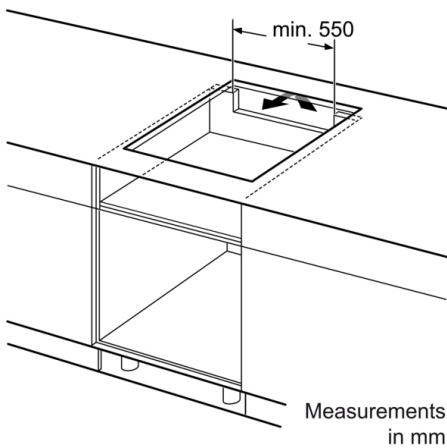

Width of the appliance : 592 mm

Dimensions : 51 x 592 x 522 mm

Dimensions of the packed product (HxWxD) : 126 x 753 x 608 mm

Net weight : 11.7 kg

Gross weight : 13.9 kg

Residual heat indicator : Separate

Location of control panel : Hob front

Basic surface material : Ceramic

Color of surface : Black

Length of electrical supply cord : 110 cm

EAN code : 4242005088256

Electrical connection rating : 7400 W

Voltage : 220-240 V

Frequency : 50; 60 Hz

4 242005 088256

Installation

- Dimensions of the product (HxWxD mm): 51 x 592 x 522
- Required niche size for installation (HxWxD mm) : 51 x 560 x (490 - 500)
- Min. worktop thickness: 16 mm
- Connected load: 7.4 KW
- Power management options for 16A, 13A or 10A connection: limit the maximum power if needed (depends on fuse protection of electric installation).
- Power cord: 1.1 m, Cable included

Series 6, Induction hob, 60 cm, Black, PVQ651FC5E

①
Ventilation gap must be present

All measurements in mm

①
Ventilation gap must be present

All measurements in mm

①
Ventilation gap must be present.

Measurements in mm