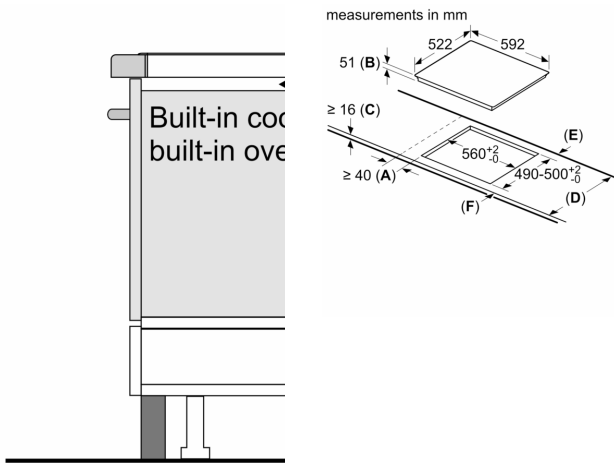

**Series 2, Induction hob, 60 cm,
Black,
PUG61RAA5B**

①
Ventilation gap must
be present