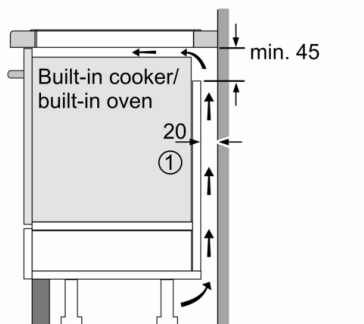

**Serie | 4, Induction hob, 60 cm, Black
PUE611BF1B**

①
Ventilation gap must
be present

All measurements in mm