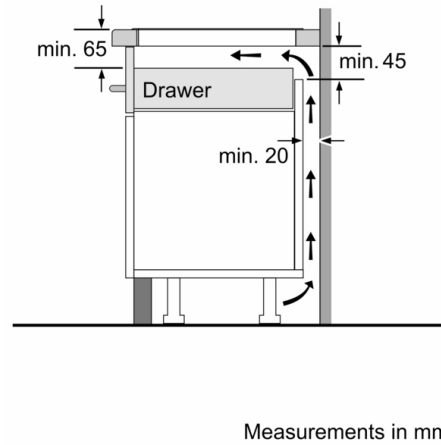

**Serie | 4, Induction hob, 60 cm, Black
PUE611BF1B**

①
Ventilation gap must
be present

All measurements in mm