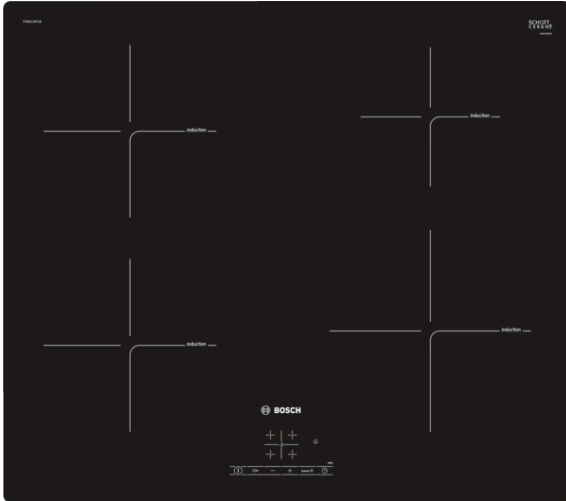

Serie | 4, Induction hob, 60 cm, Black PUE611BF1B

Optional accessories

HEZ9SE030 : Set of 2 pots and 1 pan

The Induction hob: Faster than gas and ceramic hobs, induction is easier to clean and more energy efficient.

- **Plug & Play:** plugs easily into the socket.
- **TouchSelect:** Selection of the desired cooking zone and easy setting of the desired power level.
- **PowerBoost:** up to 50% more power for faster heating on your induction hob.
- If you turn off the cooktop it saves the last selected setting for a short time. If the cooktop is switched off within a short time again the former settings are still available.
- **Timer with switch-off function:** Turns off the assigned cooking zone after the set time.

Technical Data

Product name/family : Cooking zone ceramic

Construction type : Built-in

Energy input : Electric

Total number of positions that can be used at the same time : 4

Required niche size for installation (HxWxD) : 51 x 560-560 x 490-500 mm

Width of the appliance : 592 mm

Dimensions : 51 x 592 x 522 mm

Dimensions of the packed product (HxWxD) : 126 x 753 x 603 mm

Net weight : 11.1 kg

Gross weight : 12.2 kg

Residual heat indicator : Separate

Location of control panel : Hob front

Basic surface material : Ceramic

Color of surface : Black

Approval certificates : AENOR, CE

Length of electrical supply cord : 110 cm

EAN code : 4242002870526

Electrical connection rating : 3700 W

Voltage : 220-240 V

Frequency : 50; 60 Hz

4 242002 870526