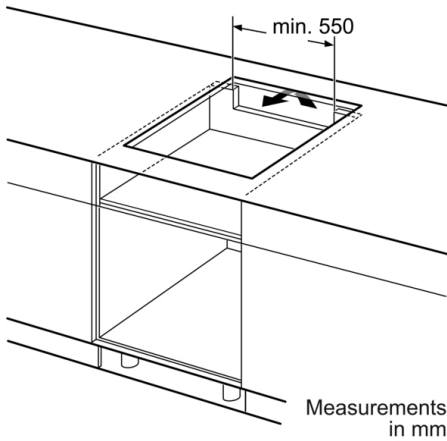

**Serie | 4, Induction hob, 60 cm, Black
PUE611BF1B**

①
Ventilation gap must
be present

All measurements in mm