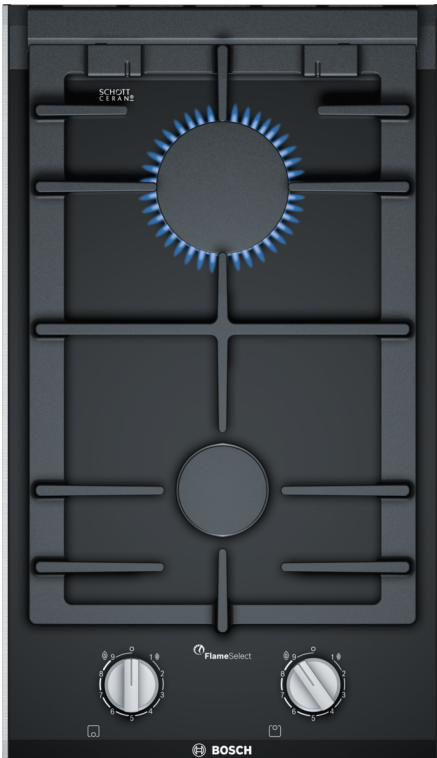

**Series 8, Domino gas hob, 30 cm,
Ceramic glass, Black
PRB3A6B70**

Optional accessories

- HEZ298105 Simmer plate
- HEZ298114 Small pot support
- HEZ394301 Connecting strip

**The domino gas hob with FlameSelect:
achieve perfect cooking results thanks to
nine precisely defined power levels.**

- **FlameSelect:** adjust the gas flame precisely using nine defined levels.
- **Dishwasher-proof pan supports:** make cleaning your hob even easier.
- **Continuous cast-iron pan support:** for high firmness and stability of cookware.
- **Biomethane-ready:** your gas hob can also be powered with renewable biomethane gas.
- **Ergonomic control knobs with raised center for precise adjustments.**

Series 8, Domino gas hob, 30 cm, Ceramic glass, Black PRB3A6B70

**The domino gas hob with FlameSelect:
achieve perfect cooking results thanks to
nine precisely defined power levels.**

Design

- ceramic glass surface, Black
- Facette front, rear and side profiles, aluminium, brushed
- Cast iron pan supports
- Low profile burner: elegant burner design