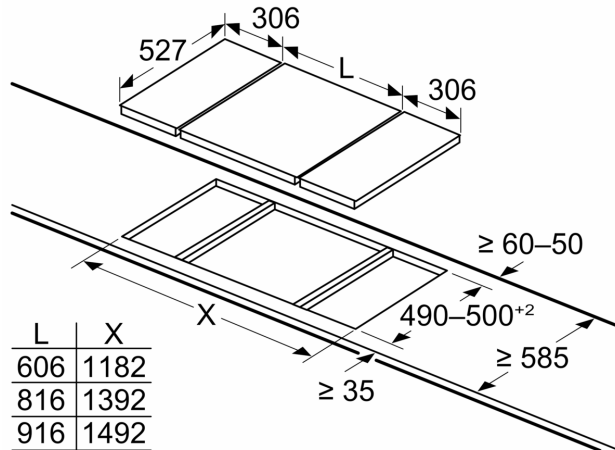

When installing two Domino units right next to a hob, two assembly kits (HEZ394301) are required

Measurements in mm