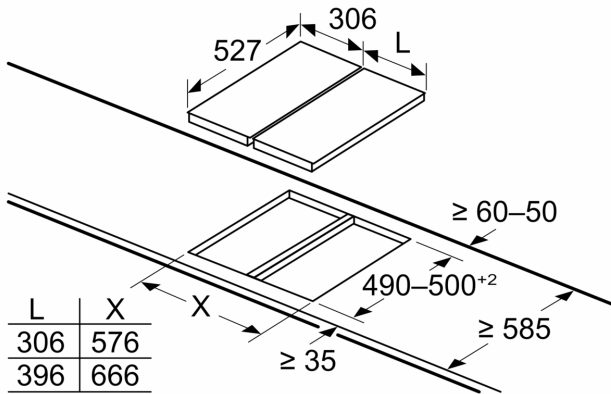

**Series 8, Domino gas hob, 30 cm,
Ceramic glass, Black
PRB3A6B70**

Measurements in mm

If two or more elements are installed right next to one another, one or several installation kits are required (2 elements 1 installation kit, 3 elements 2 installation kits, etc.)

Measurements in mm