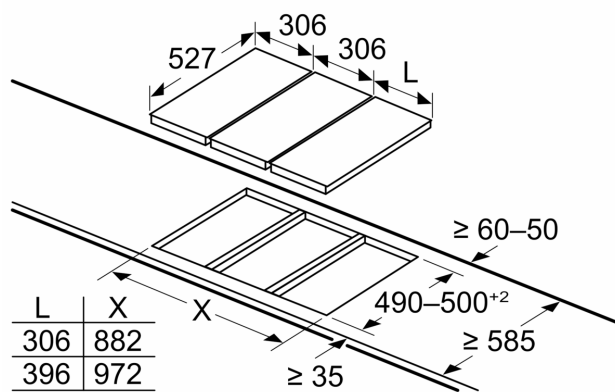

Measurements in mm

When installing two Domino units right next to a hob, two assembly kits (HEZ394301) are required

Measurements in mm

When installing two Domino units right next to a hob, two assembly kits (HEZ394301) are required

Measurements in mm

If two or more elements are installed right next to one another, one or several installation kits are required (2 elements 1 installation kit, 3 elements 2 installation kits, etc.)

Measurements in mm
Picture for the table Domino combination possibilities with corresponding devices and cutout dimensions

measurements in mm
 Domino combination options with corresponding appliance and cut-out dimensions

Width category:
 Appliance width:

	A	B	C	D	L	X		
2x30	306	306	-	-	-	-	612	576
1x30, 1x40	306	396	-	-	-	-	702	666
1x30, 1x60	306	606	-	-	-	-	912	876
1x30, 1x70*	306	710	-	-	-	-	1016	980
1x30, 1x80	306	816	-	-	-	-	1122	1086
1x30, 1x90	306	916	-	-	-	-	1222	1186
2x40	396	396	-	-	-	-	792	756
1x40, 1x60	396	606	-	-	-	-	1002	966
1x40, 1x70*	396	710	-	-	-	-	1106	1070
1x40, 1x80	396	816	-	-	-	-	1212	1176
1x40, 1x90	396	916	-	-	-	-	1312	1276
3x30	306	306	306	-	-	-	918	882
2x30, 1x40	306	306	396	-	-	-	1008	972
2x30, 1x60	306	306	606	-	-	-	1218	1182
2x30, 1x70*	306	306	710	-	-	-	1322	1286
2x30, 1x80	306	306	816	-	-	-	1428	1392
2x30, 1x90	306	306	916	-	-	-	1528	1492
1x30, 2x40	306	396	396	-	-	-	1098	1062
1x30, 1x40, 1x60	306	396	606	-	-	-	1308	1272
1x30, 1x40, 1x70*	306	396	710	-	-	-	1412	1376
1x30, 1x40, 1x80	306	396	816	-	-	-	1518	1482
1x30, 1x40, 1x90	306	396	916	-	-	-	1618	1582
2x40, 1x60	396	396	606	-	-	-	1398	1362
4x30	306	306	306	306	-	-	1224	1188
3x30, 1x40	306	306	306	396	-	-	1314	1278
1x30, 1x75	306	750	-	-	-	-	1056	1020
1x40, 1x75	396	750	-	-	-	-	1146	1110
2x30, 1x75	306	306	750	-	-	-	1362	1326
1x30, 1x40, 1x75	306	396	750	-	-	-	1452	1416