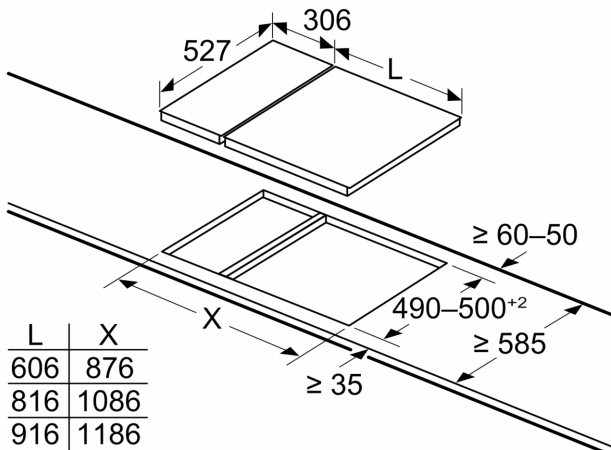

**Series 8, Domino gas hob, 30 cm,
Ceramic glass, Black
PRB3A6B70**

Measurements in mm

If two or more elements are installed right next to one another, one or several installation kits are required (2 elements 1 installation kit, 3 elements 2 installation kits, etc.)

Measurements in mm

When installing two Domino units right next to a hob, two assembly kits (HEZ394301) are required

Measurements in mm

When installing two Domino units right next to a hob, two assembly kits (HEZ394301) are required

measurements in mm
 Domino combination options with corresponding appliance and cut-out dimensions

Width category:
 Appliance width:

	A	B	C	D	L	X		
2x30	306	306	-	-	-	-	612	576
1x30, 1x40	306	396	-	-	-	-	702	666
1x30, 1x60	306	606	-	-	-	-	912	876
1x30, 1x70*	306	710	-	-	-	-	1016	980
1x30, 1x80	306	816	-	-	-	-	1122	1086
1x30, 1x90	306	916	-	-	-	-	1222	1186
2x40	396	396	-	-	-	-	792	756
1x40, 1x60	396	606	-	-	-	-	1002	966
1x40, 1x70*	396	710	-	-	-	-	1106	1070
1x40, 1x80	396	816	-	-	-	-	1212	1176
1x40, 1x90	396	916	-	-	-	-	1312	1276
3x30	306	306	306	-	-	-	918	882
2x30, 1x40	306	306	396	-	-	-	1008	972
2x30, 1x60	306	306	606	-	-	-	1218	1182
2x30, 1x70*	306	306	710	-	-	-	1322	1286
2x30, 1x80	306	306	816	-	-	-	1428	1392
2x30, 1x90	306	306	916	-	-	-	1528	1492
1x30, 2x40	306	396	396	-	-	-	1098	1062
1x30, 1x40, 1x60	306	396	606	-	-	-	1308	1272
1x30, 1x40, 1x70*	306	396	710	-	-	-	1412	1376
1x30, 1x40, 1x80	306	396	816	-	-	-	1518	1482
1x30, 1x40, 1x90	306	396	916	-	-	-	1618	1582
2x40, 1x60	396	396	606	-	-	-	1398	1362
4x30	306	306	306	306	-	-	1224	1188
3x30, 1x40	306	306	306	396	-	-	1314	1278
1x30, 1x75	306	750	-	-	-	-	1056	1020
1x40, 1x75	396	750	-	-	-	-	1146	1110
2x30, 1x75	306	306	750	-	-	-	1362	1326
1x30, 1x40, 1x75	306	396	750	-	-	-	1452	1416