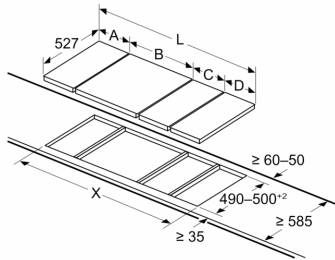

Measurements in mm

When installing two Domino units right next to a hob, two assembly kits (HEZ394301) are required

Measurements in mm

When installing two Domino units right next to a hob, two assembly kits (HEZ394301) are required

Measurements in mm

If two or more elements are installed right next to one another, one or several installation kits are required (2 elements 1 installation kit, 3 elements 2 installation kits, etc.)

Measurements in mm
Picture for the table Domino combination possibilities with corresponding devices and cutout dimensions

measurements in mm
 Domino combination options with corresponding appliance and cut-out dimensions

Width category:
 Appliance width:

	A	B	C	D	L	X		
2x30	306	306	-	-	-	-	612	576
1x30, 1x40	306	396	-	-	-	-	702	666
1x30, 1x60	306	606	-	-	-	-	912	876
1x30, 1x70*	306	710	-	-	-	-	1016	980
1x30, 1x80	306	816	-	-	-	-	1122	1086
1x30, 1x90	306	916	-	-	-	-	1222	1186
2x40	396	396	-	-	-	-	792	756
1x40, 1x60	396	606	-	-	-	-	1002	966
1x40, 1x70*	396	710	-	-	-	-	1106	1070
1x40, 1x80	396	816	-	-	-	-	1212	1176
1x40, 1x90	396	916	-	-	-	-	1312	1276
3x30	306	306	306	-	-	-	918	882
2x30, 1x40	306	306	396	-	-	-	1008	972
2x30, 1x60	306	306	606	-	-	-	1218	1182
2x30, 1x70*	306	306	710	-	-	-	1322	1286
2x30, 1x80	306	306	816	-	-	-	1428	1392
2x30, 1x90	306	306	916	-	-	-	1528	1492
1x30, 2x40	306	396	396	-	-	-	1098	1062
1x30, 1x40, 1x60	306	396	606	-	-	-	1308	1272
1x30, 1x40, 1x70*	306	396	710	-	-	-	1412	1376
1x30, 1x40, 1x80	306	396	816	-	-	-	1518	1482
1x30, 1x40, 1x90	306	396	916	-	-	-	1618	1582
2x40, 1x60	396	396	606	-	-	-	1398	1362
4x30	306	306	306	306	-	-	1224	1188
3x30, 1x40	306	306	306	396	-	-	1314	1278
1x30, 1x75	306	750	-	-	-	-	1056	1020
1x40, 1x75	396	750	-	-	-	-	1146	1110
2x30, 1x75	306	306	750	-	-	-	1362	1326
1x30, 1x40, 1x75	306	396	750	-	-	-	1452	1416