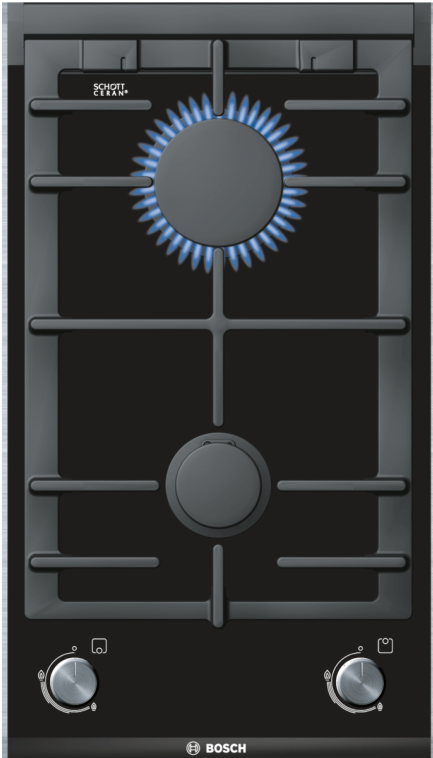

**Domino gas hob, 30 cm, Glass ceramic, Black PRB326B90E**

- 306 mm
- Front controls
- Black ceramic glass hob
- Ceramic glass base with brushed steel front trim
- Variable power levels

**Technical Data**

## **Domino gas hob, 30 cm, Glass ceramic, Black PRB326B90E**

---