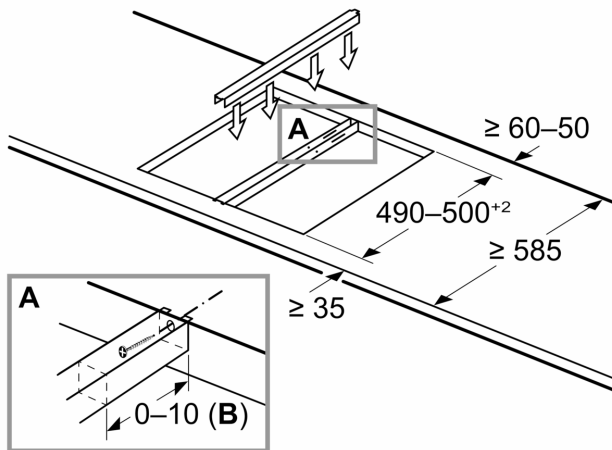

If two or more elements are installed right next to one another, one or several installation kits are required (2 elements 1 installation kit, 3 elements 2 installation kits, etc.)

Cutout dimension (X) depending on the combination (see combination table)

measurements in mm  
 Domino combination options with corresponding appliance and cut-out dimensions

Width category:  
 Appliance width:

	A	B	C	D	L	X		
2x30	306	306	-	-			612	576
1x30, 1x40	306	396	-	-			702	666
1x30, 1x60	306	606	-	-			912	876
1x30, 1x70*	306	710	-	-			1016	980
1x30, 1x80	306	816	-	-			1122	1086
1x30, 1x90	306	916	-	-			1222	1186
2x40	396	396	-	-			792	756
1x40, 1x60	396	606	-	-			1002	966
1x40, 1x70*	396	710	-	-			1106	1070
1x40, 1x80	396	816	-	-			1212	1176
1x40, 1x90	396	916	-	-			1312	1276
3x30	306	306	306	-			918	882
2x30, 1x40	306	306	396	-			1008	972
2x30, 1x60	306	306	606	-			1218	1182
2x30, 1x70*	306	306	710	-			1322	1286
2x30, 1x80	306	306	816	-			1428	1392
2x30, 1x90	306	306	916	-			1528	1492
1x30, 2x40	306	396	396	-			1098	1062
1x30, 1x40, 1x60	306	396	606	-			1308	1272
1x30, 1x40, 1x70*	306	396	710	-			1412	1376
1x30, 1x40, 1x80	306	396	816	-			1518	1482
1x30, 1x40, 1x90	306	396	916	-			1618	1582
2x40, 1x60	396	396	606	-			1398	1362
4x30	306	306	306	306			1224	1188
3x30, 1x40	306	306	306	396			1314	1278
1x30, 1x75	306	750	-	-			1056	1020
1x40, 1x75	396	750	-	-			1146	1110
2x30, 1x75	306	306	750	-			1362	1326
1x30, 1x40, 1x75	306	396	750	-			1452	1416

\* Not possible with 70 cm induction hob

Measurements in mm  
**Assembly kit (HEZ394301) for Domino**

**B:** Dependent on the cut-out depth

- \* Minimum distance from the hob cut-out to the wall
- \*\* Position of gas connection in the cut-out
- \*\*\* With fitted oven underneath, possibly more; see space requirements for the oven