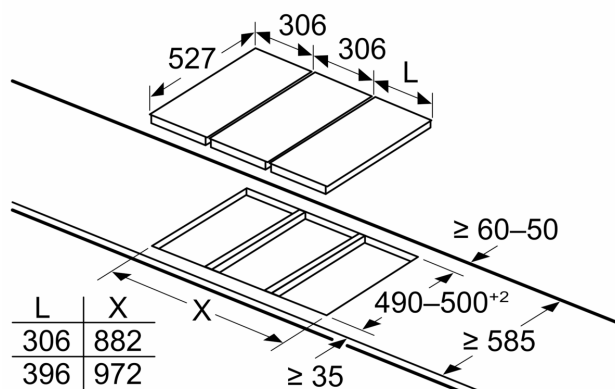

Measurements in mm

When installing two Domino units right next to a hob, two assembly kits (HEZ394301) are required

Measurements in mm

When installing two Domino units right next to a hob, two assembly kits (HEZ394301) are required

Measurements in mm

If two or more elements are installed right next to one another, one or several installation kits are required (2 elements 1 installation kit, 3 elements 2 installation kits, etc.)

Measurements in mm  
**Picture for the table Domino combination possibilities with corresponding devices and cutout dimensions**

measurements in mm  
 Domino combination options with corresponding appliance and cut-out dimensions

Width category:  
 Appliance width:

	A	B	C	D	L	X		
2x30	306	306	-	-			612	576
1x30, 1x40	306	396	-	-			702	666
1x30, 1x60	306	606	-	-			912	876
1x30, 1x70*	306	710	-	-			1016	980
1x30, 1x80	306	816	-	-			1122	1086
1x30, 1x90	306	916	-	-			1222	1186
2x40	396	396	-	-			792	756
1x40, 1x60	396	606	-	-			1002	966
1x40, 1x70*	396	710	-	-			1106	1070
1x40, 1x80	396	816	-	-			1212	1176
1x40, 1x90	396	916	-	-			1312	1276
3x30	306	306	306	-			918	882
2x30, 1x40	306	306	396	-			1008	972
2x30, 1x60	306	306	606	-			1218	1182
2x30, 1x70*	306	306	710	-			1322	1286
2x30, 1x80	306	306	816	-			1428	1392
2x30, 1x90	306	306	916	-			1528	1492
1x30, 2x40	306	396	396	-			1098	1062
1x30, 1x40, 1x60	306	396	606	-			1308	1272
1x30, 1x40, 1x70*	306	396	710	-			1412	1376
1x30, 1x40, 1x80	306	396	816	-			1518	1482
1x30, 1x40, 1x90	306	396	916	-			1618	1582
2x40, 1x60	396	396	606	-			1398	1362
4x30	306	306	306	306			1224	1188
3x30, 1x40	306	306	306	396			1314	1278
1x30, 1x75	306	750	-	-			1056	1020
1x40, 1x75	396	750	-	-			1146	1110
2x30, 1x75	306	306	750	-			1362	1326
1x30, 1x40, 1x75	306	396	750	-			1452	1416