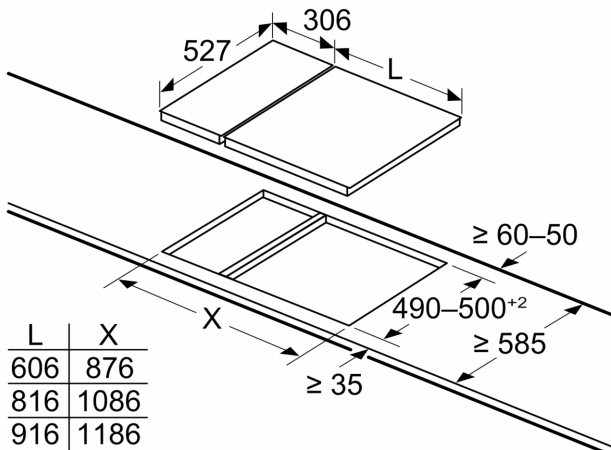

### **Accessories**

- Wok ring included

**Series 8, Domino gas hob, 30 cm,  
Ceramic glass, Black  
PRA3A6B70**

Measurements in mm

If two or more elements are installed right next to one another, one or several installation kits are required (2 elements 1 installation kit, 3 elements 2 installation kits, etc.)

Measurements in mm

When installing two Domino units right next to a hob, two assembly kits (HEZ394301) are required

Measurements in mm

When installing two Domino units right next to a hob, two assembly kits (HEZ394301) are required

measurements in mm  
 Domino combination options with corresponding appliance and cut-out dimensions

Width category:  
 Appliance width:

	A	B	C	D	L	X		
2x30	306	306	-	-			612	576
1x30, 1x40	306	396	-	-			702	666
1x30, 1x60	306	606	-	-			912	876
1x30, 1x70*	306	710	-	-			1016	980
1x30, 1x80	306	816	-	-			1122	1086
1x30, 1x90	306	916	-	-			1222	1186
2x40	396	396	-	-			792	756
1x40, 1x60	396	606	-	-			1002	966
1x40, 1x70*	396	710	-	-			1106	1070
1x40, 1x80	396	816	-	-			1212	1176
1x40, 1x90	396	916	-	-			1312	1276
3x30	306	306	306	-			918	882
2x30, 1x40	306	306	396	-			1008	972
2x30, 1x60	306	306	606	-			1218	1182
2x30, 1x70*	306	306	710	-			1322	1286
2x30, 1x80	306	306	816	-			1428	1392
2x30, 1x90	306	306	916	-			1528	1492
1x30, 2x40	306	396	396	-			1098	1062
1x30, 1x40, 1x60	306	396	606	-			1308	1272
1x30, 1x40, 1x70*	306	396	710	-			1412	1376
1x30, 1x40, 1x80	306	396	816	-			1518	1482
1x30, 1x40, 1x90	306	396	916	-			1618	1582
2x40, 1x60	396	396	606	-			1398	1362
4x30	306	306	306	306			1224	1188
3x30, 1x40	306	306	306	396			1314	1278
1x30, 1x75	306	750	-	-			1056	1020
1x40, 1x75	396	750	-	-			1146	1110
2x30, 1x75	306	306	750	-			1362	1326
1x30, 1x40, 1x75	306	396	750	-			1452	1416