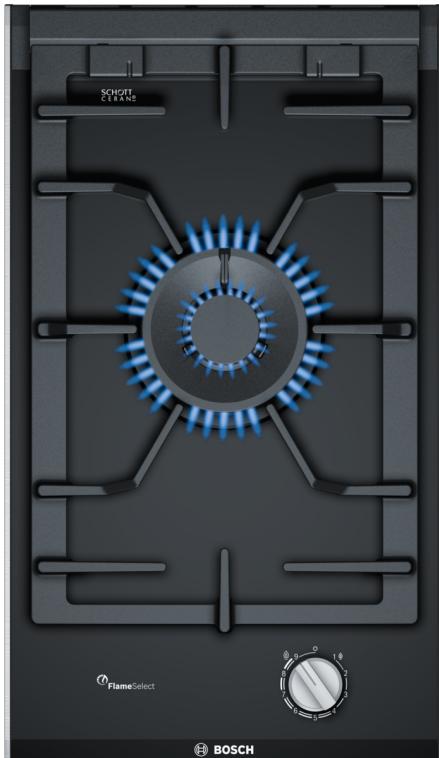

**Series 8, Domino gas hob, 30 cm,  
Ceramic glass, Black  
PRA3A6B70**

**The domino gas hob with FlameSelect:  
achieve perfect cooking results thanks to  
nine precisely defined power levels.**

- **FlameSelect:** adjust the gas flame precisely using nine defined levels.
- **Dual flame power burner with two heat options, quickly boil water or maintain a precise simmer.**
- **Dishwasher-proof pan supports: make cleaning your hob even easier.**
- **Continuous cast-iron pan support: for high firmness and stability of cookware.**
- **Biomethane-ready: your gas hob can also be powered with renewable biomethane gas.**

## **Series 8, Domino gas hob, 30 cm, Ceramic glass, Black PRA3A6B70**

**The domino gas hob with FlameSelect:  
achieve perfect cooking results thanks to  
nine precisely defined power levels.**

---