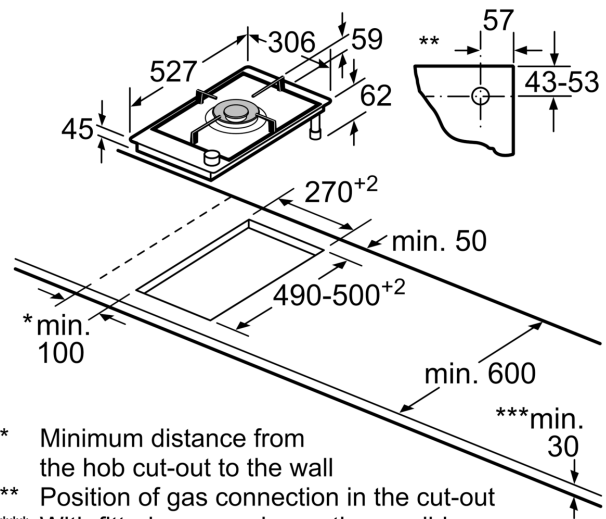

If two or more elements are installed right next to one another, one or several installation kits are required (2 elements 1 installation kit, 3 elements 2 installation kits, etc.)

Cutout dimension (X) depending on the combination (see combination table)

measurements in mm  
 Domino combination options with corresponding appliance and cut-out dimensions

Width category:  
 Appliance width:

	A	B	C	D	L	X		
2x30	306	306	-	-			612	576
1x30, 1x40	306	396	-	-			702	666
1x30, 1x60	306	606	-	-			912	876
1x30, 1x70*	306	710	-	-			1016	980
1x30, 1x80	306	816	-	-			1122	1086
1x30, 1x90	306	916	-	-			1222	1186
2x40	396	396	-	-			792	756
1x40, 1x60	396	606	-	-			1002	966
1x40, 1x70*	396	710	-	-			1106	1070
1x40, 1x80	396	816	-	-			1212	1176
1x40, 1x90	396	916	-	-			1312	1276
3x30	306	306	306	-			918	882
2x30, 1x40	306	306	396	-			1008	972
2x30, 1x60	306	306	606	-			1218	1182
2x30, 1x70*	306	306	710	-			1322	1286
2x30, 1x80	306	306	816	-			1428	1392
2x30, 1x90	306	306	916	-			1528	1492
1x30, 2x40	306	396	396	-			1098	1062
1x30, 1x40, 1x60	306	396	606	-			1308	1272
1x30, 1x40, 1x70*	306	396	710	-			1412	1376
1x30, 1x40, 1x80	306	396	816	-			1518	1482
1x30, 1x40, 1x90	306	396	916	-			1618	1582
2x40, 1x60	396	396	606	-			1398	1362
4x30	306	306	306	306			1224	1188
3x30, 1x40	306	306	306	396			1314	1278
1x30, 1x75	306	750	-	-			1056	1020
1x40, 1x75	396	750	-	-			1146	1110
2x30, 1x75	306	306	750	-			1362	1326
1x30, 1x40, 1x75	306	396	750	-			1452	1416

\* Not possible with 70 cm induction hob

Measurements in mm  
**Assembly kit (HEZ394301) for Domino**

**B:** Dependent on the cut-out depth

- \* Minimum distance from the hob cut-out to the wall
- \*\* Position of gas connection in the cut-out
- \*\*\* With fitted oven underneath, possibly more; see space requirements for the oven

measurements in mm