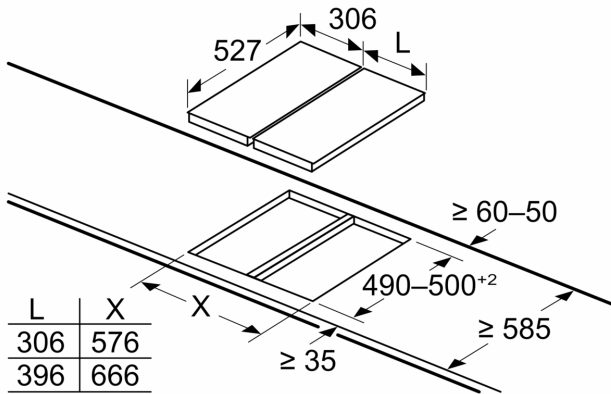

**Series 8, Domino gas hob, 30 cm,
Ceramic glass, Black
PRA3A6B70**

Measurements in mm

If two or more elements are installed right next to one another, one or several installation kits are required (2 elements 1 installation kit, 3 elements 2 installation kits, etc.)

Measurements in mm