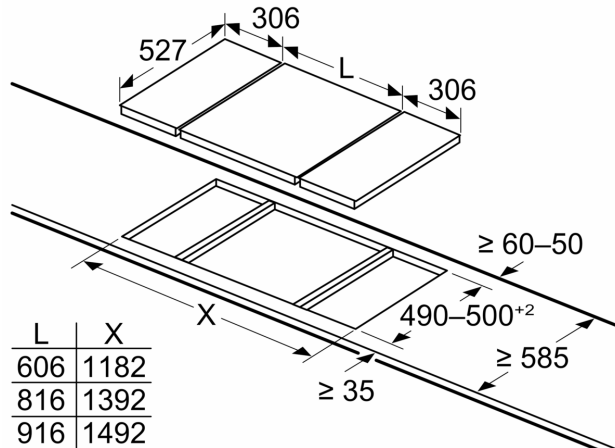

### **Accessories**

- Wok ring included

**Series 8, Domino gas hob, 30 cm,  
Ceramic glass, Black  
PRA3A6B70**

Measurements in mm

If two or more elements are installed right next to one another, one or several installation kits are required (2 elements 1 installation kit, 3 elements 2 installation kits, etc.)

Measurements in mm

When installing two Domino units right next to a hob, two assembly kits (HEZ394301) are required

Measurements in mm

When installing two Domino units right next to a hob, two assembly kits (HEZ394301) are required

measurements in mm  
 Domino combination options with corresponding appliance and cut-out dimensions

Width category:  
 Appliance width:

	A	B	C	D	L	X		
2x30	306	306	-	-			612	576
1x30, 1x40	306	396	-	-			702	666
1x30, 1x60	306	606	-	-			912	876
1x30, 1x70*	306	710	-	-			1016	980
1x30, 1x80	306	816	-	-			1122	1086
1x30, 1x90	306	916	-	-			1222	1186
2x40	396	396	-	-			792	756
1x40, 1x60	396	606	-	-			1002	966
1x40, 1x70*	396	710	-	-			1106	1070
1x40, 1x80	396	816	-	-			1212	1176
1x40, 1x90	396	916	-	-			1312	1276
3x30	306	306	306	-			918	882
2x30, 1x40	306	306	396	-			1008	972
2x30, 1x60	306	306	606	-			1218	1182
2x30, 1x70*	306	306	710	-			1322	1286
2x30, 1x80	306	306	816	-			1428	1392
2x30, 1x90	306	306	916	-			1528	1492
1x30, 2x40	306	396	396	-			1098	1062
1x30, 1x40, 1x60	306	396	606	-			1308	1272
1x30, 1x40, 1x70*	306	396	710	-			1412	1376
1x30, 1x40, 1x80	306	396	816	-			1518	1482
1x30, 1x40, 1x90	306	396	916	-			1618	1582
2x40, 1x60	396	396	606	-			1398	1362
4x30	306	306	306	306			1224	1188
3x30, 1x40	306	306	306	396			1314	1278
1x30, 1x75	306	750	-	-			1056	1020
1x40, 1x75	396	750	-	-			1146	1110
2x30, 1x75	306	306	750	-			1362	1326
1x30, 1x40, 1x75	306	396	750	-			1452	1416