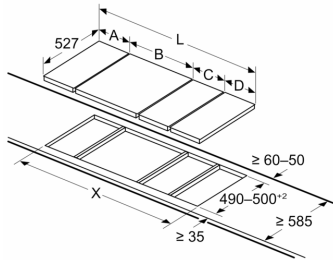

Measurements in mm

When installing two Domino units right next to a hob, two assembly kits (HEZ394301) are required

Measurements in mm

When installing two Domino units right next to a hob, two assembly kits (HEZ394301) are required

Measurements in mm

If two or more elements are installed right next to one another, one or several installation kits are required (2 elements 1 installation kit, 3 elements 2 installation kits, etc.)

Measurements in mm  
**Picture for the table Domino combination possibilities with corresponding devices and cutout dimensions**

measurements in mm  
 Domino combination options with corresponding appliance and cut-out dimensions

Width category:  
 Appliance width:

	A	B	C	D	L	X		
2x30	306	306	-	-			612	576
1x30, 1x40	306	396	-	-			702	666
1x30, 1x60	306	606	-	-			912	876
1x30, 1x70*	306	710	-	-			1016	980
1x30, 1x80	306	816	-	-			1122	1086
1x30, 1x90	306	916	-	-			1222	1186
2x40	396	396	-	-			792	756
1x40, 1x60	396	606	-	-			1002	966
1x40, 1x70*	396	710	-	-			1106	1070
1x40, 1x80	396	816	-	-			1212	1176
1x40, 1x90	396	916	-	-			1312	1276
3x30	306	306	306	-			918	882
2x30, 1x40	306	306	396	-			1008	972
2x30, 1x60	306	306	606	-			1218	1182
2x30, 1x70*	306	306	710	-			1322	1286
2x30, 1x80	306	306	816	-			1428	1392
2x30, 1x90	306	306	916	-			1528	1492
1x30, 2x40	306	396	396	-			1098	1062
1x30, 1x40, 1x60	306	396	606	-			1308	1272
1x30, 1x40, 1x70*	306	396	710	-			1412	1376
1x30, 1x40, 1x80	306	396	816	-			1518	1482
1x30, 1x40, 1x90	306	396	916	-			1618	1582
2x40, 1x60	396	396	606	-			1398	1362
4x30	306	306	306	306			1224	1188
3x30, 1x40	306	306	306	396			1314	1278
1x30, 1x75	306	750	-	-			1056	1020
1x40, 1x75	396	750	-	-			1146	1110
2x30, 1x75	306	306	750	-			1362	1326
1x30, 1x40, 1x75	306	396	750	-			1452	1416