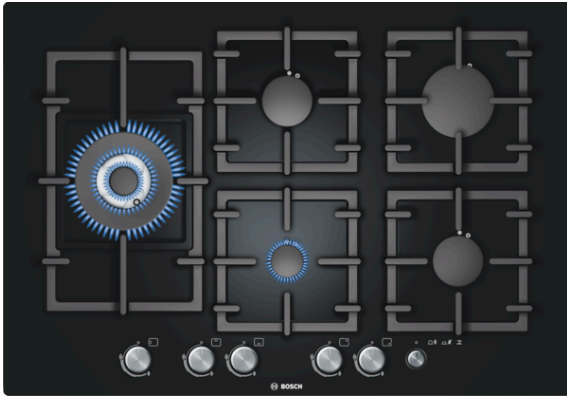

**Serie | 6, Gas hob, 75 cm,  
PPS816M91E**

**The tempered-glass gas hob: offers you a sophisticated design that is easy to clean.**

- **Wok burner:** powerful high speed cooking at up to 4.0 kW.
- The Quick stop main switch allows all of the burners to be turned off quickly, should the phone ring for example.
- **Surface colour:** elegant black tempered-glass design.
- Continuous cast-iron pan supports for maximum stability.

**Technical Data**

Product name/family :	gas hob w integrated controls
Construction type :	Built-in
Energy input :	Gas
Total number of positions that can be used at the same time :	5
Required niche size for installation (HxWxD) :	45 x 610-610 x 480-490
Width of the product (mm) :	752
Dimensions of the product (mm) :	45 x 752 x 520
Dimensions of the packed product (HxWxD) (mm) :	145 x 835 x 580
Net weight (kg) :	17.851
Gross weight (kg) :	19.0
Residual heat indicator :	without
Location of control panel :	Hob front
Basic surface material :	Hard Glass
Color of surface :	Black
Color of frame :	Black
Approval certificates :	CE
Length of electrical supply cord (cm) :	100
EAN code :	4242002617947
Electrical connection rating (W) :	1
Gas connection rating (W) :	11400
Current (A) :	3
Voltage (V) :	220-240
Frequency (Hz) :	50; 60

## Serie | 6, Gas hob, 75 cm, PPS816M91E

**The tempered-glass gas hob: offers you a sophisticated design that is easy to clean.**

---

### **Features**

- Variable power levels
- Easy to use front mounted controls with brushed steel caps
- Ignition via control dials
- Flame failure safety device
- 5 piece black cast iron pan supports
- 2 piece burners