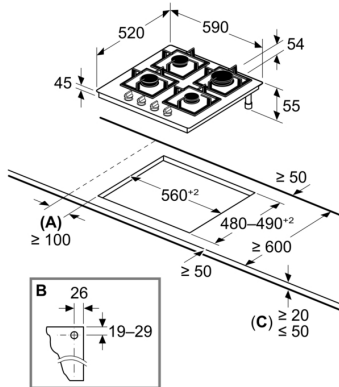

Technical Data

Appliance type: gas hob w integrated controls
 Built-in / Free-standing: Built-in
 Heating type: Gas
 Number of cooking zones: 4
 Required niche size for installation (HxWxD): 45 x 560-560 x 480-490 mm
 Width of the appliance: 590 mm
 Dimensions: 45x590x520 mm
 Dimensions of the packed product (HxWxD): 150x650x580 mm
 Net weight: 16.7 kg
 Gross weight: 17.9 kg
 Residual heat indicator: Without
 Location of control panel: Front
 Basic surface material: Tempered glass
 Color of surface: Black
 Color of frame: Black
 Length electrical supply cord: 100 cm
 EAN code: 4242005496310
 Gas connection rating: 7500 W
 Fuse protection: 3 A
 Voltage: 220-240 V
 Frequency: 50; 60 Hz

Safety

- Flame failure safety device: prevents unwanted gas flow when flame goes out.

Installation (gas types & measurements)

- Usable for: Nat gas L/LL G25/20mbar(DE)
- NG H/E 20mbar, E+ 20/25mbar
- Natural gas H 25 mbar (HU)
- Natural gas L 25 mbar (NL)
- Liquid gas G30,31 28-30/37mbar
- Liquid gas G30 37 mbar (PL)
- Liquid gas 50 mbar
- Pre-set for natural gas
- Nozzle set for LPG jets included. Connection to 28-30/37 mbar bottled gas. Nozzles for all other gas types can be ordered via the customer service. For nozzle change, please contact the customer service.
- Dimensions of the product (HxWxD mm): 54 x 590 x 520
- Required niche size for installation (HxWxD mm) : 45 x 560 x (480 - 490)
- Min. worktop thickness: 20 mm
- If installed flush, minimum worktop thickness is 30mm.
- Power cord: 1 m

Series 6, Gas hob, 60 cm, Tempered glass, Black PPP6A6I40

Measurements in mm

A: Min. distance from the hob cut-out to the wall

B: Position of gas connection in the cut-out

C: With fitted oven underneath possibly more; see space requirements for the oven