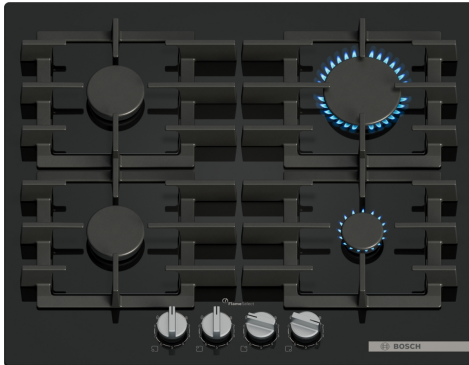

**Series 6, Gas hob, 60 cm, Tempered glass, Black
PPP6A6I40**

Optional accessories

- HEZ32WA00 Wireless food thermometer
- HEZ9SE040 4 pieces Set

The gas hob with precise flame control and easy cleaning thanks to detachable metallic knobs and dishwasher suitable cast iron pan supports.

Technical Data

Appliance type: gas hob w integrated controls
 Built-in / Free-standing: Built-in
 Heating type: Gas
 Number of cooking zones: 4
 Required niche size for installation (HxWxD): 45 x 560-560 x 480-490 mm
 Width of the appliance: 590 mm
 Dimensions: 45x590x520 mm
 Dimensions of the packed product (HxWxD): 150x650x580 mm
 Net weight: 16.7 kg
 Gross weight: 17.9 kg
 Residual heat indicator: Without
 Location of control panel: Front
 Basic surface material: Tempered glass
 Color of surface: Black
 Color of frame: Black
 Length electrical supply cord: 100 cm
 EAN code: 4242005496310
 Gas connection rating: 7500 W
 Fuse protection: 3 A
 Voltage: 220-240 V
 Frequency: 50; 60 Hz

Series 6, Gas hob, 60 cm, Tempered glass, Black PPP6A6I40

- Connected load: 7.5 KW

The gas hob with precise flame control and easy cleaning thanks to detachable metallic knobs and dishwasher suitable cast iron pan supports.

Design

- Tempered glass surface, Black
- frameless design: install the hob either flush or slightly raised on the worktop
- Cast iron pan supports with rubber feet

Usage convenience

- FlameSelect: precisely control and adjust the flame in nine defined levels.
- Design co-ordinated control dials, front: easily access dials in front with strong grip for effortless turning.
- Ignition via control dials: just push and turn the dials to ignite the flame.