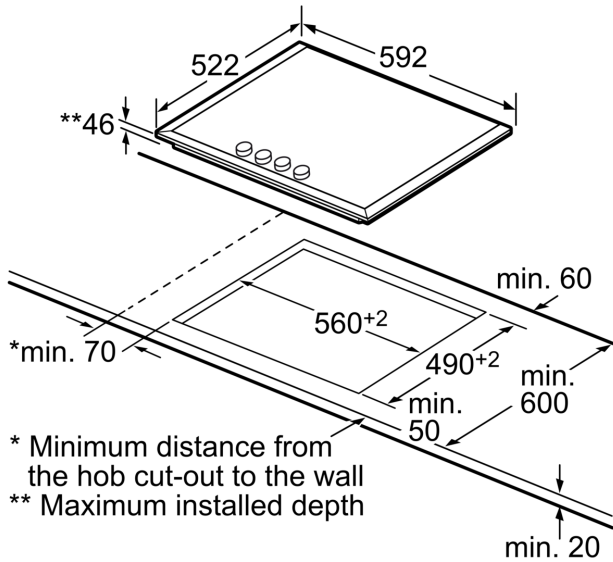

### Technical Data

Appliance type: .....Cooking zone ceramic  
 Built-in / Free-standing: ..... Built-in  
 Heating type: .....Electric hob  
 Number of cooking zones: .....4  
 Min. required niche size for installation (HxWxD): .....46 x 560-560 x 490-490 mm  
 Width of the appliance: .....592 mm  
 Dimensions: ..... 46 x 592 x 522 mm  
 Dimensions of the packed product (HxWxD): ..... 100 x 750 x 590 mm  
 Net weight: .....7.6 kg  
 Gross weight: ..... 8.4 kg  
 Residual heat indicator: ..... Separate  
 Location of control panel: ..... Front  
 Basic surface material: ..... Ceramic glass  
 Color of surface: ..... White  
 EAN code: .....4242002477404  
 Voltage: ..... 220-240 V  
 Frequency: ..... 50; 60 Hz

### Design

- 592 mm
- Front controls
- Standard control dials
- Three sided bevelled frameless finish

### Performance/technical information

- 4 zone Quick-Therm hob
- 1 dual/extendable zone

**Electric hob, 60 cm, White,  
PKF659V14E**

\* Minimum distance from  
the hob cut-out to the wall  
\*\* Maximum installed depth

All measurements in mm