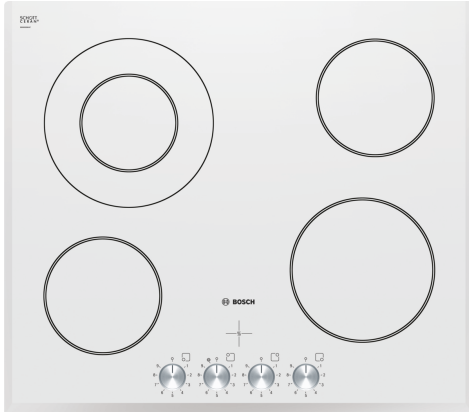

## Electric hob, 60 cm, White, PKF659V14E

- Side control dials for easy power level selection.
- U-Bevel: Elegant, appealing design with bevelled front and sides.
- Precise Temperature Control for Better Cooking Results
- Residual Heat Indicator - Warns if Cooktop is Warm or Hot

### Technical Data

Appliance type: .....Cooking zone ceramic  
 Built-in / Free-standing: ..... Built-in  
 Heating type: .....Electric hob  
 Number of cooking zones: .....4  
 Min. required niche size for installation (HxWxD): .....46 x 560-560 x 490-490 mm  
 Width of the appliance: .....592 mm  
 Dimensions: ..... 46 x 592 x 522 mm  
 Dimensions of the packed product (HxWxD): ..... 100 x 750 x 590 mm  
 Net weight: .....7.6 kg  
 Gross weight: ..... 8.4 kg  
 Residual heat indicator: ..... Separate  
 Location of control panel: ..... Front  
 Basic surface material: ..... Ceramic glass  
 Color of surface: ..... White  
 EAN code: .....4242002477404  
 Voltage: ..... 220-240 V  
 Frequency: ..... 50; 60 Hz

### Design

- 592 mm
- Front controls
- Standard control dials
- Three sided bevelled frameless finish

### Performance/technical information

- 4 zone Quick-Therm hob
- 1 dual/extendable zone

**Electric hob, 60 cm, White,  
PKF659V14E**

\* Minimum distance from  
the hob cut-out to the wall  
\*\* Maximum installed depth