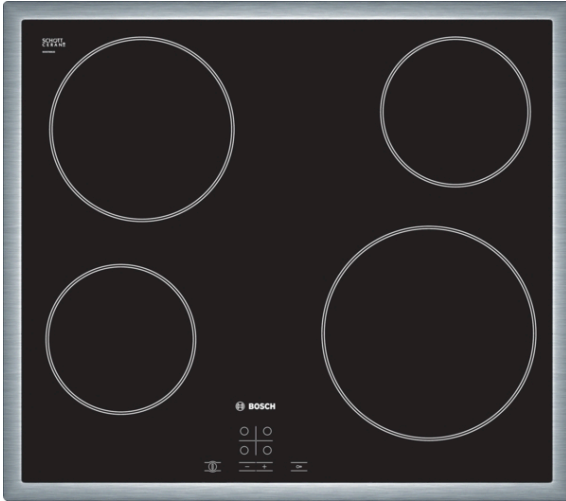

Serie | 4, Electric hob, 60 cm, Black PKE645D17E

- **TouchSelect:** Selection of the desired cooking zone and easy setting of the desired power level.
- **Steel frame:** the flat stainless steel frame around the hob is perfect for integrating into existing countertop cutouts.
- If you turn off the cooktop it saves the last selected setting for a short time. If the cooktop is switched off within a short time again the former settings are still available.
- The handy ChildLock locks the control panel to prevent accidental changes in settings.
- Ceramic glass is much more slim and durable with better vertical conduction.

Technical Data

Product name/family : Cooking zone ceramic
Construction type : Built-in
Energy input : Electric
Total number of positions that can be used at the same time : 4
Required niche size for installation (HxWxD) : 48 x 560-560 x 490-500 mm
Width of the appliance : 583 mm
Dimensions : 48 x 583 x 513 mm
Dimensions of the packed product (HxWxD) : 100 x 750 x 590 mm
Net weight : 7.2 kg
Gross weight : 8.0 kg
Residual heat indicator : Separate
Location of control panel : Hob front
Basic surface material : Ceramic
Color of surface : Black, Stainless steel
Color of frame : Stainless steel
Approval certificates : CE, VDE
EAN code : 4242002723938
Electrical connection rating : 6600 W
Voltage : 220-240 V
Frequency : 50; 60 Hz

Optional accessories

HEZ9SE030 : Set of 2 pots and 1 pan