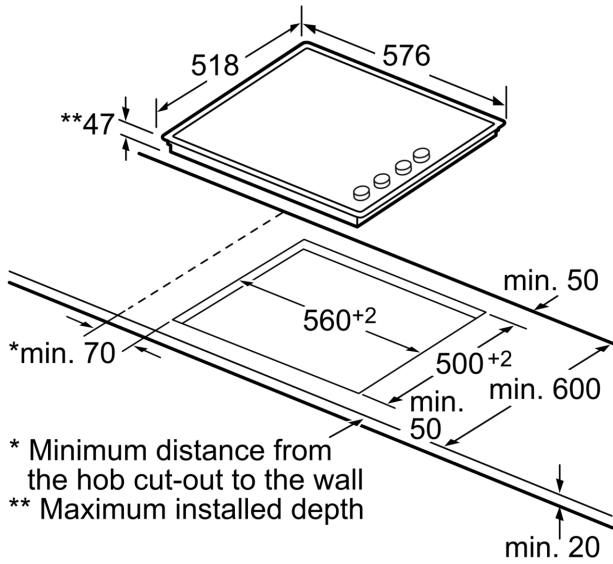

Electric hob, 60 cm, Black, PKE645C14D

- Side control dials for easy power level selection.
- Steel frame: the flat stainless steel frame around the hob is perfect for integrating into existing countertop cutouts.
- Precise Temperature Control for Better Cooking Results
- Residual Heat Indicator - Warns if Cooktop is Warm or Hot

Technical Data

Appliance type:Cooking zone ceramic
 Built-in / Free-standing: Built-in
 Heating type:Electric hob
 Number of cooking zones:4
 Min. required niche size for installation (HxWxD):47 x 560-560 x 500-500 mm
 Width of the appliance:576 mm
 Dimensions:47 x 576 x 518 mm
 Dimensions of the packed product (HxWxD): 100 x 750 x 590 mm
 Net weight:7.7 kg
 Gross weight: 8.5 kg
 Residual heat indicator: Separate
 Location of control panel:Lateral
 Basic surface material:Ceramic glass
 Color of surface:Black, Stainless steel
 Color of frame:Stainless steel
 EAN code:4242002477534
 Voltage: 220-240 V
 Frequency: 60; 50 Hz

Optional accessories

HEZ390090 Wok Set consisting of 3 Items
 HEZ5910 Accessories electric cookers/ovens

Electric hob, 60 cm, Black, PKE645C14D

Design

- 576 mm
- Side controls
- Controls dials with metal cap
- Standard control dials
- All around trim

Features

- Variable 9-stage power settings for each zone
- Residual heat indicator for each zone

Performance/technical information

- 4 zone Quick-Therm hob

**Electric hob, 60 cm, Black,
PKE645C14D**

All measurements in mm