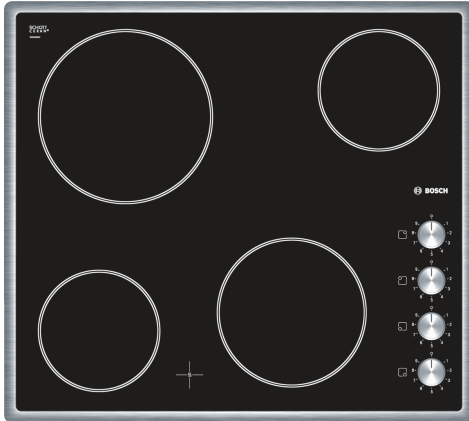

Electric hob, 60 cm, Black, PKE645C14D

- Side control dials for easy power level selection.
- Steel frame: the flat stainless steel frame around the hob is perfect for integrating into existing countertop cutouts.
- Precise Temperature Control for Better Cooking Results
- Residual Heat Indicator - Warns if Cooktop is Warm or Hot

Technical Data

Appliance type:Cooking zone ceramic
 Built-in / Free-standing: Built-in
 Heating type:Electric hob
 Number of cooking zones:4
 Min. required niche size for installation (HxWxD):47 x 560-560 x 500-500 mm
 Width of the appliance:576 mm
 Dimensions:47 x 576 x 518 mm
 Dimensions of the packed product (HxWxD): 100 x 750 x 590 mm
 Net weight:7.7 kg
 Gross weight: 8.5 kg
 Residual heat indicator: Separate
 Location of control panel:Lateral
 Basic surface material:Ceramic glass
 Color of surface:Black, Stainless steel
 Color of frame:Stainless steel
 EAN code:4242002477534
 Voltage: 220-240 V
 Frequency: 60; 50 Hz

Optional accessories

HEZ390090 Wok Set consisting of 3 Items
 HEZ5910 Accessories electric cookers/ovens

Electric hob, 60 cm, Black, PKE645C14D

Design

- 576 mm
- Side controls
- Controls dials with metal cap
- Standard control dials
- All around trim

Features

- Variable 9-stage power settings for each zone
- Residual heat indicator for each zone

Performance/technical information

- 4 zone Quick-Therm hob

**Electric hob, 60 cm, Black,
PKE645C14D**

All measurements in mm