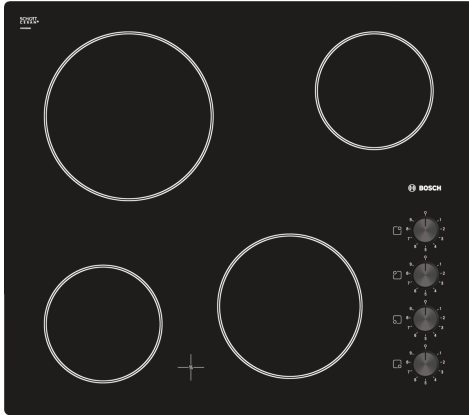

Electric hob, 60 cm, Black, PKE611C14D

- Side control dials for easy power level selection.
- Precise Temperature Control for Better Cooking Results
- Residual Heat Indicator - Warns if Cooktop is Warm or Hot

Technical Data

Appliance type:Cooking zone ceramic
 Built-in / Free-standing: Built-in
 Heating type:Electric hob
 Number of cooking zones:4
 Min. required niche size for installation (HxWxD):46 x 560-560 x 500-500 mm
 Width of the appliance:592 mm
 Dimensions:46 x 592 x 522 mm
 Dimensions of the packed product (HxWxD): 100 x 750 x 590 mm
 Net weight:7.9 kg
 Gross weight:8.7 kg
 Residual heat indicator: Separate
 Location of control panel: Lateral
 Basic surface material:Ceramic glass
 Color of surface:Black
 EAN code:4242002477541
 Voltage:220-240 V
 Frequency:50; 60 Hz

Optional accessories

HEZ390090 Wok Set consisting of 3 Items
 HEZ5910 Accessories electric cookers/ovens

Electric hob, 60 cm, Black, PKE611C14D

Design

- 592 mm
- Side controls
- Standard control dials
- Frameless design

Features

- Variable 9-stage power settings for each zone
- Residual heat indicator for each zone

Performance/technical information

- 4 zone Quick-Therm hob

**Electric hob, 60 cm, Black,
PKE611C14D**