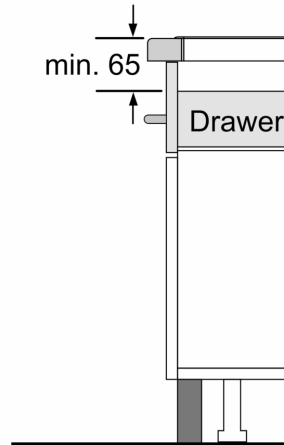

Technical Data

Appliance type:Cooking zone ceramic
 Built-in / Free-standing:Built-in
 Heating type:Electric hob
 Number of cooking zones:4
 Min. required niche size for installation (HxWxD):50 x 560-560 x 490-500 mm
 Width of the appliance:606 mm
 Dimensions:50 x 606 x 527 mm
 Dimensions of the packed product (HxWxD):120 x 739 x 591 mm
 Net weight:12.4 kg
 Gross weight:13.3 kg
 Residual heat indicator:Separate
 Location of control panel:Front
 Basic surface material:Ceramic glass
 Color of surface:Black, Stainless steel
 Color of frame:Stainless steel
 Length electrical supply cord:110.0 cm
 EAN code:4242002594514
 Voltage:220-240 V
 Frequency:50; 60 Hz

Design

- 606 mm
- Front controls
- Touch controls
- Profile trim (front facette with side trim)
- Can be installed with a Bosch domino hob

Features

- Variable 17-stage power settings for each zone
- Main on/off switch
- Timer for all zones
- 2 stage residual heat indicator for each zone
- Freeze function
- Small utensil detection

Performance/technical information

- 4 induction cooking zones

Accessories

- Connecting strip - HEZ394301

Induction hob, 60 cm, Black, PIN675N14E

measurements in mm

① Ventilation gap must be present.