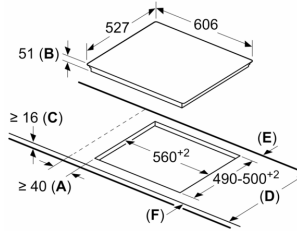

Design

- 606 mm
- Front controls
- Touch controls
- Profile trim (front facette with side trim)
- Can be installed with a Bosch domino hob

Features

- Variable 17-stage power settings for each zone
- Main on/off switch
- Timer for all zones
- 2 stage residual heat indicator for each zone
- Freeze function
- Small utensil detection

Performance/technical information

- 4 induction cooking zones

Accessories

- Connecting strip - HEZ394301

Induction hob, 60 cm, Black, PIN675N14E

measurements in mm

① Ventilation gap must be present.