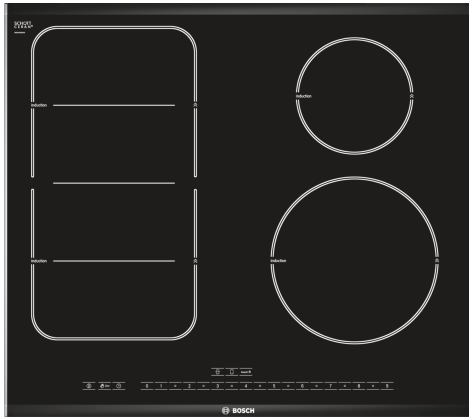

Induction hob, 60 cm, Black, PIN675N14E

- **FlexInduction:** more flexibility on your hob for large pots and pans.
- **PowerBoost:** up to 50% more power for faster heating on your induction hob.
- **Timer with switch-off function:** Turns off the assigned cooking zone after the set time.
- **The handy ChildLock locks the control panel to prevent accidental changes in settings.**
- **Induction: Fast, precise cooking, easy cleaning and low energy consumption.**

Technical Data

Appliance type:Cooking zone ceramic
 Built-in / Free-standing:Built-in
 Heating type:Electric hob
 Number of cooking zones:4
 Min. required niche size for installation (HxWxD):50 x 560-560 x 490-500 mm
 Width of the appliance:606 mm
 Dimensions:50 x 606 x 527 mm
 Dimensions of the packed product (HxWxD):120 x 739 x 591 mm
 Net weight:12.4 kg
 Gross weight:13.3 kg
 Residual heat indicator:Separate
 Location of control panel:Front
 Basic surface material:Ceramic glass
 Color of surface:Black, Stainless steel
 Color of frame:Stainless steel
 Length electrical supply cord:110.0 cm
 EAN code:4242002594514
 Voltage:220-240 V
 Frequency:50; 60 Hz

Induction hob, 60 cm, Black, PIN675N14E

Key Information

- Electronic control
- DirectSelect operation
- Digital display
- Automatic safety shut off
- Control panel lock
- PowerBoost function for all zones
- Automatic pan recognition sensor
- Power management function

Design

- 606 mm
- Front controls
- Touch controls
- Profile trim (front facette with side trim)
- Can be installed with a Bosch domino hob

Features

- Variable 17-stage power settings for each zone
- Main on/off switch
- Timer for all zones
- 2 stage residual heat indicator for each zone
- Freeze function
- Small utensil detection