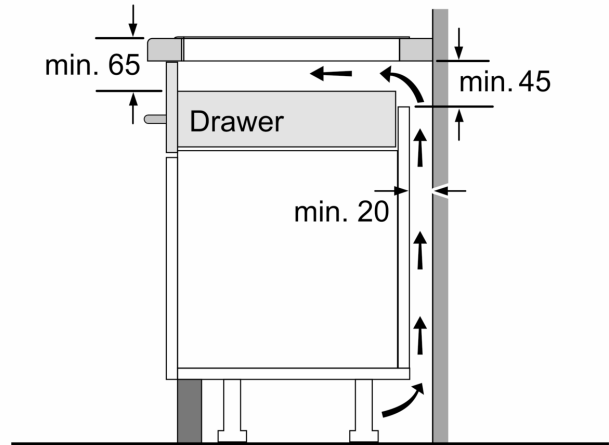

Technical Data

Appliance type:Cooking zone ceramic
 Built-in / Free-standing: Built-in
 Heating type:Electric hob
 Number of cooking zones:4
 Type of control setting devices: TouchControl Basic
 Min. required niche size for installation (HxWxD):53 x 750-780 x 490-500 mm
 Width of the appliance:803 mm
 Dimensions: 53 x 803 x 520 mm
 Dimensions of the packed product (HxWxD): 120 x 930 x 615 mm
 Net weight: 14.2 kg
 Gross weight: 15.4 kg
 Residual heat indicator: Separate
 Location of control panel: Front
 Basic surface material:Ceramic glass
 Color of surface:Black, Stainless steel
 Color of frame:Stainless steel
 Length electrical supply cord: 110.0 cm
 EAN code:4242002487137
 Voltage: 220-240 V
 Frequency: 50; 60 Hz

Induction hob, 80 cm, Black, PIL845T14E

Key Information

- Electronic control
- Digital display
- Automatic safety shut off
- Control panel lock
- PowerBoost function for all zones
- Automatic pan recognition sensor

Design

- 803 mm
- Front controls
- Touch control
- All around trim

Features

- Variable 17-stage power settings for each zone
- Main on/off switch
- Timer for all zones
- 2 stage residual heat indicator for each zone
- Anti-overflow protection
- Small utensil detection

Performance/technical information

- 4 induction cooking zones

**Induction hob, 80 cm, Black,
PIL845T14E**

Measurements in mm

①
Ventilation gap must be present.

Measurements in mm