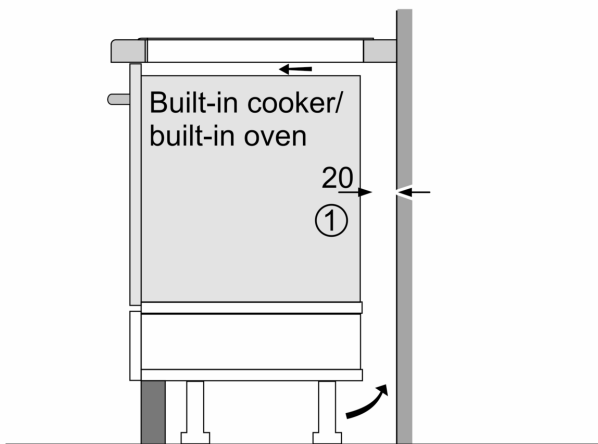

Technical Data

Appliance type:Cooking zone ceramic
 Built-in / Free-standing: Built-in
 Heating type:Electric hob
 Number of cooking zones:4
 Type of control setting devices: TouchControl Basic
 Min. required niche size for installation (HxWxD):53 x 750-780 x 490-500 mm
 Width of the appliance:803 mm
 Dimensions: 53 x 803 x 520 mm
 Dimensions of the packed product (HxWxD): 120 x 930 x 615 mm
 Net weight: 14.2 kg
 Gross weight: 15.4 kg
 Residual heat indicator: Separate
 Location of control panel: Front
 Basic surface material:Ceramic glass
 Color of surface:Black, Stainless steel
 Color of frame:Stainless steel
 Length electrical supply cord: 110.0 cm
 EAN code:4242002487137
 Voltage: 220-240 V
 Frequency: 50; 60 Hz

Induction hob, 80 cm, Black, PIL845T14E

Key Information

- Electronic control
- Digital display
- Automatic safety shut off
- Control panel lock
- PowerBoost function for all zones
- Automatic pan recognition sensor

Design

- 803 mm
- Front controls
- Touch control
- All around trim

Features

- Variable 17-stage power settings for each zone
- Main on/off switch
- Timer for all zones
- 2 stage residual heat indicator for each zone
- Anti-overflow protection
- Small utensil detection

Performance/technical information

- 4 induction cooking zones

**Induction hob, 80 cm, Black,
PIL845T14E**

Measurements in mm

①
Ventilation gap must be present.

Measurements in mm