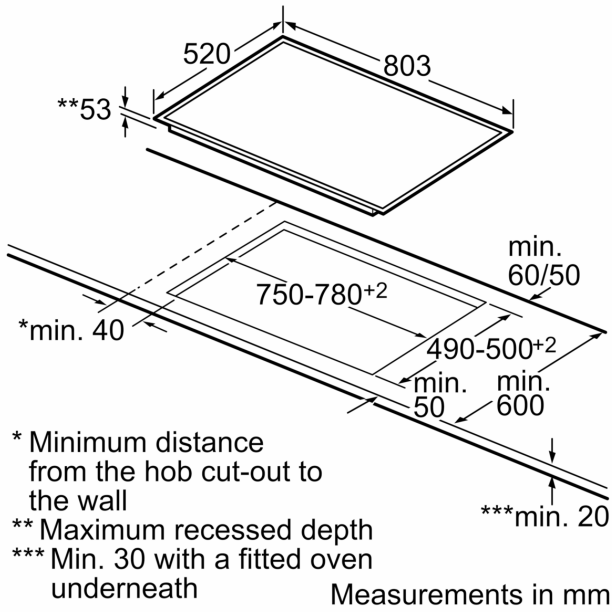

Technical Data

Appliance type:Cooking zone ceramic
 Built-in / Free-standing: Built-in
 Heating type:Electric hob
 Number of cooking zones:4
 Type of control setting devices: TouchControl Basic
 Min. required niche size for installation (HxWxD):53 x 750-780 x 490-500 mm
 Width of the appliance:803 mm
 Dimensions: 53 x 803 x 520 mm
 Dimensions of the packed product (HxWxD): 120 x 930 x 615 mm
 Net weight: 14.2 kg
 Gross weight: 15.4 kg
 Residual heat indicator: Separate
 Location of control panel: Front
 Basic surface material:Ceramic glass
 Color of surface:Black, Stainless steel
 Color of frame:Stainless steel
 Length electrical supply cord: 110.0 cm
 EAN code:4242002487137
 Voltage: 220-240 V
 Frequency: 50; 60 Hz

Induction hob, 80 cm, Black, PIL845T14E

Key Information

- Electronic control
- Digital display
- Automatic safety shut off
- Control panel lock
- PowerBoost function for all zones
- Automatic pan recognition sensor

Design

- 803 mm
- Front controls
- Touch control
- All around trim

Features

- Variable 17-stage power settings for each zone
- Main on/off switch
- Timer for all zones
- 2 stage residual heat indicator for each zone
- Anti-overflow protection
- Small utensil detection

Performance/technical information

- 4 induction cooking zones

**Induction hob, 80 cm, Black,
PIL845T14E**

Measurements in mm

①
Ventilation gap must be present.

Measurements in mm