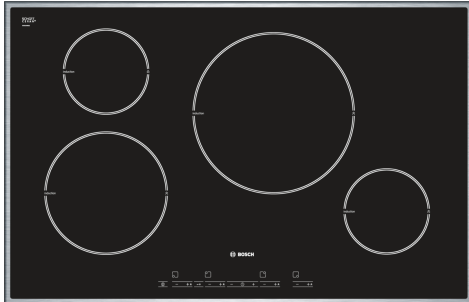

Induction hob, 80 cm, Black, PIL845T14E

Optional accessories

HEZ390020	set of 1 pot and 1 pan for induction hob
HEZ390041	set of 3 pots + 1 pan for induction hob
HEZ390042	Set of 3 pots and 1 pan
HEZ390090	Wok Set consisting of 3 Items
HEZ390260	Paella pan diameter 28 cm

- **Steel frame:** the flat stainless steel frame around the hob is perfect for integrating into existing countertop cutouts.
- **PowerBoost:** up to 50% more power for faster heating on your induction hob.
- **Timer with switch-off function:** Turns off the assigned cooking zone after the set time.
- **The handy ChildLock locks the control panel to prevent accidental changes in settings.**
- **Induction: Fast, precise cooking, easy cleaning and low energy consumption.**

Technical Data

Appliance type:Cooking zone ceramic
 Built-in / Free-standing: Built-in
 Heating type:Electric hob
 Number of cooking zones:4
 Type of control setting devices: TouchControl Basic
 Min. required niche size for installation (HxWxD):53 x 750-780 x 490-500 mm
 Width of the appliance:803 mm
 Dimensions: 53 x 803 x 520 mm
 Dimensions of the packed product (HxWxD): 120 x 930 x 615 mm
 Net weight: 14.2 kg
 Gross weight: 15.4 kg
 Residual heat indicator: Separate
 Location of control panel: Front
 Basic surface material:Ceramic glass
 Color of surface:Black, Stainless steel
 Color of frame:Stainless steel
 Length electrical supply cord: 110.0 cm
 EAN code:4242002487137
 Voltage: 220-240 V
 Frequency: 50; 60 Hz

Design

- 803 mm
- Front controls
- Touch control
- All around trim

Features

- Variable 17-stage power settings for each zone
- Main on/off switch
- Timer for all zones
- 2 stage residual heat indicator for each zone
- Anti-overflow protection
- Small utensil detection