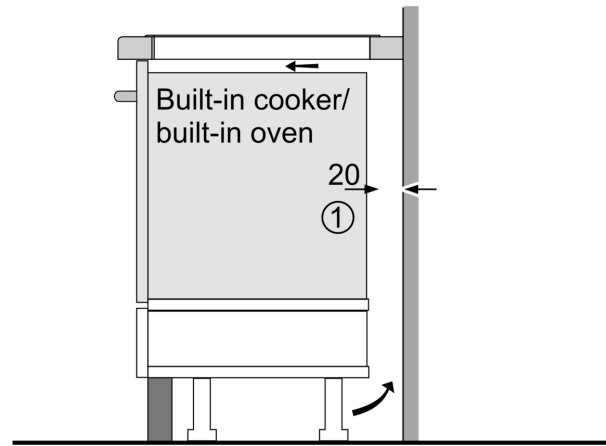

### Features

- Variable 17-stage power settings for each zone
- Main on/off switch
- 2 stage residual heat indicator for each zone
- Small utensil detection

### Performance/technical information

- 4 induction cooking zones

**Induction hob, 80 cm, Black,  
PIL811T14E**

Measurements in mm

①  
Ventilation gap must  
be present.

Measurements in mm

Measurements  
in mm