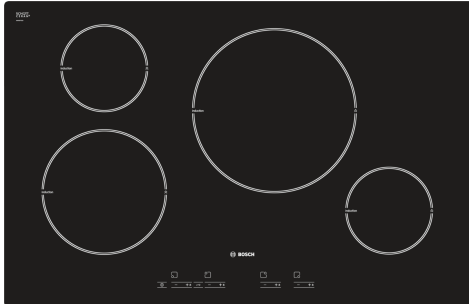

Induction hob, 80 cm, Black, PIL811T14E

- **PowerBoost:** up to 50% more power for faster heating on your induction hob.
- **The handy ChildLock locks the control panel to prevent accidental changes in settings.**
- **Induction: Fast, precise cooking, easy cleaning and low energy consumption.**

Technical Data

Appliance type: .....Cooking zone ceramic
Built-in / Free-standing: ..... Built-in
Heating type: .....Electric hob
Number of cooking zones: 4
Type of control setting devices: ..... TouchControl Basic
Min. required niche size for installation (HxWxD): .....51 x 750-750 x 490-500 mm
Width of the appliance: .....802 mm
Dimensions: ..... 51 x 802 x 522 mm
Dimensions of the packed product (HxWxD): ..... 120 x 930 x 615 mm
Net weight: .....13.7 kg
Gross weight: ..... 14.8 kg
Residual heat indicator: ..... Separate
Location of control panel: ..... Front
Basic surface material: .....Ceramic glass
Color of surface: .....Black
Length electrical supply cord: ..... 110.0 cm
EAN code: 4242002498027
Voltage: ..... 220-240 V
Frequency: ..... 50; 60 Hz

Optional accessories

HEZ390020	set of 1 pot and 1 pan for induction hob
HEZ390030	set of 3 pots for induction hob
HEZ390040	set of 3 pots + 1 pan for induction hob
HEZ390041	set of 3 pots + 1 pan for induction hob
HEZ390090	Wok Set consisting of 3 Items
HEZ390260	Paella pan diameter 28 cm

4 242002 498027