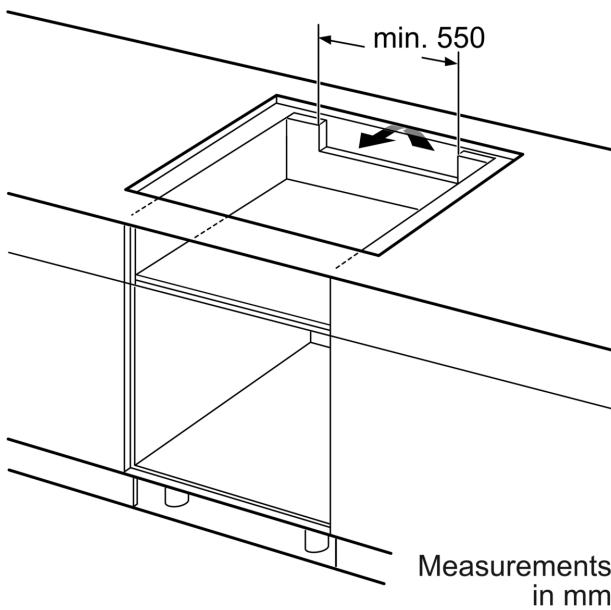

### Technical Data

Appliance type: .....Cooking zone ceramic  
 Built-in / Free-standing: ..... Built-in  
 Heating type: .....Electric hob  
 Number of cooking zones: .....4  
 Type of control setting devices: ..... TouchControl Basic  
 Min. required niche size for installation (HxWxD): .....51 x 750-750 x 490-500 mm  
 Width of the appliance: .....802 mm  
 Dimensions: ..... 51 x 802 x 522 mm  
 Dimensions of the packed product (HxWxD): ..... 120 x 930 x 615 mm  
 Net weight: .....13.7 kg  
 Gross weight: ..... 14.8 kg  
 Residual heat indicator: ..... Separate  
 Location of control panel: ..... Front  
 Basic surface material: .....Ceramic glass  
 Color of surface: .....Black  
 Length electrical supply cord: ..... 110.0 cm  
 EAN code: .....4242002498027  
 Voltage: ..... 220-240 V  
 Frequency: ..... 50; 60 Hz

### Design

- 802 mm
- Front controls
- Touch control
- Frameless design

### Features

- Variable 17-stage power settings for each zone
- Main on/off switch
- 2 stage residual heat indicator for each zone
- Small utensil detection

### Performance/technical information

- 4 induction cooking zones

**Induction hob, 80 cm, Black,  
PIL811T14E**

Measurements in mm

①  
Ventilation gap must  
be present.

Measurements in mm

Measurements  
in mm