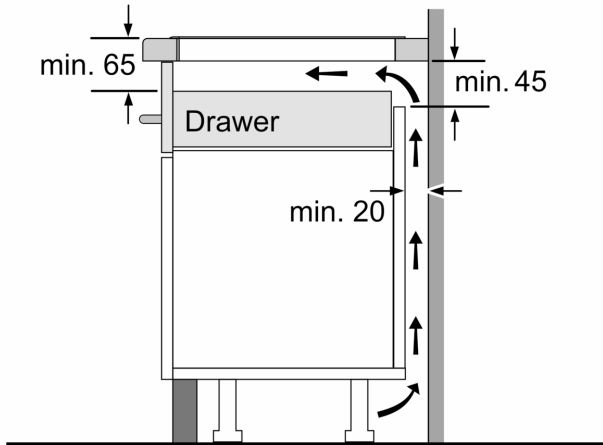

### Design

- 802 mm
- Front controls
- Touch control
- Frameless design

### Features

- Variable 17-stage power settings for each zone
- Main on/off switch
- 2 stage residual heat indicator for each zone
- Small utensil detection

### Performance/technical information

- 4 induction cooking zones

**Induction hob, 80 cm, Black,  
PIL811T14E**

Measurements in mm

①  
Ventilation gap must  
be present.

Measurements in mm

Measurements  
in mm