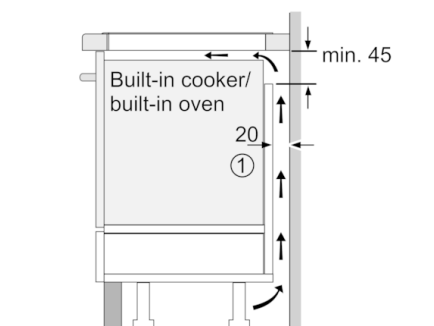

Technical Data

Product name/family :	Cooking zone ceramic
Construction type :	Built-in
Energy input :	Electric
Total number of positions that can be used at the same time :	4
Required niche size for installation (HxWxD) :	55 x 780-780 x 500-500
Width of the appliance :	795
Dimensions :	55 x 795 x 517
Dimensions of the packed product (HxWxD) (mm) :	126 x 953 x 603
Net weight (kg) :	15.376
Gross weight (kg) :	17.0
Residual heat indicator :	Separate
Location of control panel :	Hob front
Basic surface material :	Ceramic
Color of surface :	Black, Stainless steel
Color of frame :	Stainless steel
Approval certificates :	AENOR, CE
Length of electrical supply cord (cm) :	110
EAN code :	4242002838847
Electrical connection rating (W) :	7400
Voltage (V) :	220-240
Frequency (Hz) :	50; 60

Power and size

- Min. worktop thickness: 16 mm

Safety Features

- 2 stage residual heat indicator for each zone
- Main on/off switch
- PerfectFry sensor with 5 temperature settings

Quickness

- PowerBoost function for all zones

**Serie | 4, Induction hob, 80 cm, Black
PIE845BB1E**

① Ventilation gap must be present

All measurements in mm

Measurements in mm

① Ventilation gap must be present

All measurements in mm