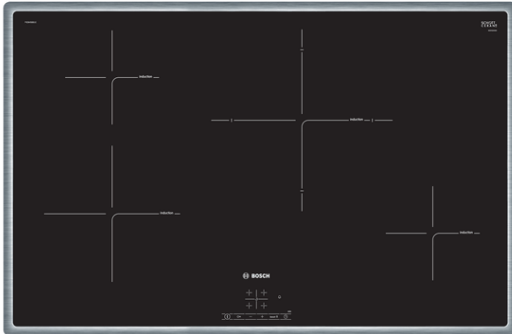

**Serie | 4, Induction hob, 80 cm, Black
PIE845BB1E**

Optional accessories

HEZ9SE030 : Set of 2 pots and 1 pan

The Induction hob: Faster than gas and ceramic hobs, induction is easier to clean and more energy efficient.

- **TouchSelect:** Selection of the desired cooking zone and easy setting of the desired power level.
- **Steel frame:** the flat stainless steel frame around the hob is perfect for integrating into existing countertop cutouts.
- **PowerBoost:** Up to 50% more power for faster heating.
- **QuickStart:** start straight away and select the desired cooking level.
- If you turn off the cooktop it saves the last selected setting for a short time. If the cooktop is switched off within a short time again the former settings are still available.

Technical Data

Product name/family :	Cooking zone ceramic
Construction type :	Built-in
Energy input :	Electric
Total number of positions that can be used at the same time :	4
Required niche size for installation (HxWxD) :	55 x 780-780 x 500-500
Width of the appliance :	795
Dimensions :	55 x 795 x 517
Dimensions of the packed product (HxWxD) (mm) :	126 x 953 x 603
Net weight (kg) :	15.376
Gross weight (kg) :	17.0
Residual heat indicator :	Separate
Location of control panel :	Hob front
Basic surface material :	Ceramic
Color of surface :	Black, Stainless steel
Color of frame :	Stainless steel
Approval certificates :	AENOR, CE
Length of electrical supply cord (cm) :	110
EAN code :	4242002838847
Electrical connection rating (W) :	7400
Voltage (V) :	220-240
Frequency (Hz) :	50; 60