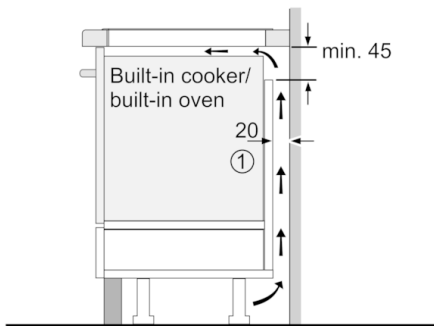

Technical Data

Product name/family :	Cooking zone ceramic
Construction type :	Built-in
Energy input :	Electric
Total number of positions that can be used at the same time :	4
Required niche size for installation (HxWxD) :	55 x 780-780 x 500-500
Width of the appliance :	795
Dimensions :	55 x 795 x 517
Dimensions of the packed product (HxWxD) (mm) :	126 x 953 x 603
Net weight (kg) :	15.376
Gross weight (kg) :	17.0
Residual heat indicator :	Separate
Location of control panel :	Hob front
Basic surface material :	Ceramic
Color of surface :	Black, Stainless steel
Color of frame :	Stainless steel
Approval certificates :	AENOR, CE
Length of electrical supply cord (cm) :	110
EAN code :	4242002838847
Electrical connection rating (W) :	7400
Voltage (V) :	220-240
Frequency (Hz) :	50; 60

Serie | 4, Induction hob, 80 cm, Black PIE845BB1E

The Induction hob: Faster than gas and ceramic hobs, induction is easier to clean and more energy efficient.

Special features

- 4 induction cooking zones
- TouchControl
- Digital display, red
- Variable 17-stage power settings for each zone
- Timer for all zones
 - Timer - shows how long the cooktop is in use
- HighSpeed ceramic glass, Zone 28cm double printing
- Automatic pan recognition sensor
 - Automatic safety shut off
 - Control panel lock
- QuickStart function
- ReStart function
- Cable included
- Connection cable 110 cm
- Connected load: 7.4 KW

Power and size

- Min. worktop thickness: 16 mm

Safety Features

- 2 stage residual heat indicator for each zone
- Main on/off switch
- PerfectFry sensor with 5 temperature settings

Quickness

- PowerBoost function for all zones

**Serie | 4, Induction hob, 80 cm, Black
PIE845BB1E**

① Ventilation gap must be present

All measurements in mm

Measurements in mm

① Ventilation gap must be present

All measurements in mm