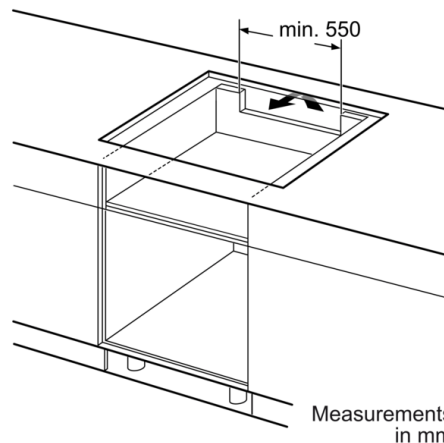

Technical Data

Product name/family :	Cooking zone ceramic
Construction type :	Built-in
Energy input :	Electric
Total number of positions that can be used at the same time :	4
Required niche size for installation (HxWxD) :	55 x 780-780 x 500-500
Width of the appliance :	795
Dimensions :	55 x 795 x 517
Dimensions of the packed product (HxWxD) (mm) :	126 x 953 x 603
Net weight (kg) :	15.376
Gross weight (kg) :	17.0
Residual heat indicator :	Separate
Location of control panel :	Hob front
Basic surface material :	Ceramic
Color of surface :	Black, Stainless steel
Color of frame :	Stainless steel
Approval certificates :	AENOR, CE
Length of electrical supply cord (cm) :	110
EAN code :	4242002838847
Electrical connection rating (W) :	7400
Voltage (V) :	220-240
Frequency (Hz) :	50; 60

Power and size

- Min. worktop thickness: 16 mm

Safety Features

- 2 stage residual heat indicator for each zone
- Main on/off switch
- PerfectFry sensor with 5 temperature settings

Quickness

- PowerBoost function for all zones

**Serie | 4, Induction hob, 80 cm, Black
PIE845BB1E**

① Ventilation gap must be present

All measurements in mm

Measurements in mm

① Ventilation gap must be present

All measurements in mm