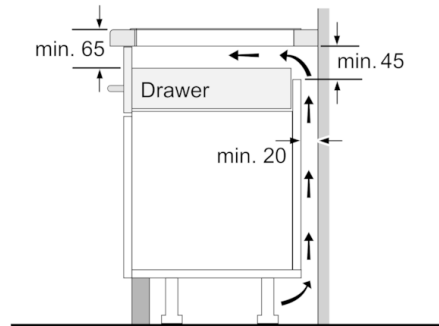

Technical Data

Product name/family :	Cooking zone ceramic
Construction type :	Built-in
Energy input :	Electric
Total number of positions that can be used at the same time :	4
Required niche size for installation (HxWxD) :	55 x 780-780 x 500-500
Width of the appliance :	795
Dimensions :	55 x 795 x 517
Dimensions of the packed product (HxWxD) (mm) :	126 x 953 x 603
Net weight (kg) :	15.376
Gross weight (kg) :	17.0
Residual heat indicator :	Separate
Location of control panel :	Hob front
Basic surface material :	Ceramic
Color of surface :	Black, Stainless steel
Color of frame :	Stainless steel
Approval certificates :	AENOR, CE
Length of electrical supply cord (cm) :	110
EAN code :	4242002838847
Electrical connection rating (W) :	7400
Voltage (V) :	220-240
Frequency (Hz) :	50; 60

Power and size

- Min. worktop thickness: 16 mm

Safety Features

- 2 stage residual heat indicator for each zone
- Main on/off switch
- PerfectFry sensor with 5 temperature settings

Quickness

- PowerBoost function for all zones

**Serie | 4, Induction hob, 80 cm, Black
PIE845BB1E**

① Ventilation gap must be present

All measurements in mm

Measurements in mm

① Ventilation gap must be present

All measurements in mm