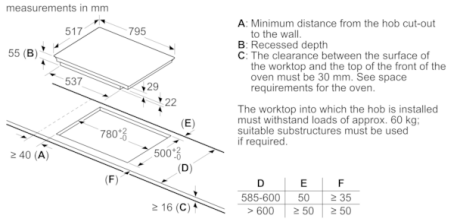

Technical Data

Product name/family :	Cooking zone ceramic
Construction type :	Built-in
Energy input :	Electric
Total number of positions that can be used at the same time :	4
Required niche size for installation (HxWxD) :	55 x 780-780 x 500-500
Width of the appliance :	795
Dimensions :	55 x 795 x 517
Dimensions of the packed product (HxWxD) (mm) :	126 x 953 x 603
Net weight (kg) :	15.376
Gross weight (kg) :	17.0
Residual heat indicator :	Separate
Location of control panel :	Hob front
Basic surface material :	Ceramic
Color of surface :	Black, Stainless steel
Color of frame :	Stainless steel
Approval certificates :	AENOR, CE
Length of electrical supply cord (cm) :	110
EAN code :	4242002838847
Electrical connection rating (W) :	7400
Voltage (V) :	220-240
Frequency (Hz) :	50; 60

Power and size

- Min. worktop thickness: 16 mm

Safety Features

- 2 stage residual heat indicator for each zone
- Main on/off switch
- PerfectFry sensor with 5 temperature settings

Quickness

- PowerBoost function for all zones

**Serie | 4, Induction hob, 80 cm, Black
PIE845BB1E**

① Ventilation gap must be present

All measurements in mm

Measurements in mm

① Ventilation gap must be present

All measurements in mm