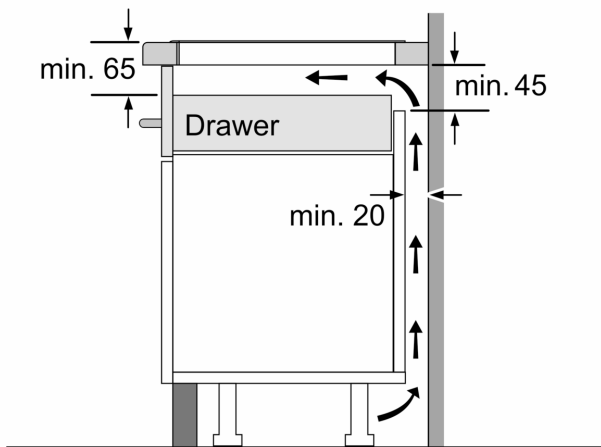

Technical Data

Appliance type:Cooking zone ceramic
 Built-in / Free-standing: Built-in
 Heating type:Electric hob
 Number of cooking zones:4
 Type of control setting devices: TouchControl Basic
 Min. required niche size for installation (HxWxD):53 x 560-560 x 490-490 mm
 Width of the appliance:575 mm
 Dimensions: 53 x 575 x 505 mm
 Dimensions of the packed product (HxWxD): 120 x 739 x 591 mm
 Net weight:11.1 kg
 Gross weight: 12.0 kg
 Residual heat indicator: Separate
 Location of control panel: Front
 Basic surface material:Ceramic glass
 Color of surface:Black, Stainless steel
 Color of frame:Stainless steel
 Length electrical supply cord: 110.0 cm
 EAN code:4242002477275
 Voltage: 220-240 V
 Frequency: 50; 60 Hz

Key Information

- Electronic control
- Digital display
- Automatic safety shut off
- Control panel lock
- PowerBoost function for all zones
- Automatic pan recognition sensor

Design

- 575 mm
- Front controls
- Touch control
- All around trim

Features

- Variable 17-stage power settings for each zone
- Main on/off switch
- Timer for all zones
- 2 stage residual heat indicator for each zone
- Anti-overflow protection
- Small utensil detection

Performance/technical information

- 4 induction cooking zones

**Induction hob, 60 cm, Black,
PIE645T14E**

All measurements in mm

① Ventilation gap must be present.