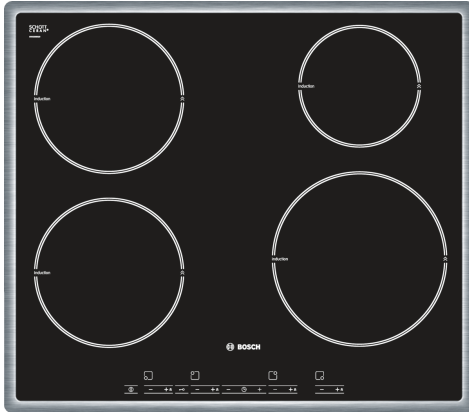

Induction hob, 60 cm, Black, PIE645T14E

- **Steel frame:** the flat stainless steel frame around the hob is perfect for integrating into existing countertop cutouts.
- **PowerBoost:** up to 50% more power for faster heating on your induction hob.
- **Timer with switch-off function:** Turns off the assigned cooking zone after the set time.
- **The handy ChildLock locks the control panel to prevent accidental changes in settings.**
- **Induction: Fast, precise cooking, easy cleaning and low energy consumption.**

Technical Data

Appliance type:Cooking zone ceramic
 Built-in / Free-standing: Built-in
 Heating type:Electric hob
 Number of cooking zones:4
 Type of control setting devices: TouchControl Basic
 Min. required niche size for installation (HxWxD):53 x 560-560 x 490-490 mm
 Width of the appliance:575 mm
 Dimensions: 53 x 575 x 505 mm
 Dimensions of the packed product (HxWxD): 120 x 739 x 591 mm
 Net weight:11.1 kg
 Gross weight: 12.0 kg
 Residual heat indicator: Separate
 Location of control panel: Front
 Basic surface material:Ceramic glass
 Color of surface:Black, Stainless steel
 Color of frame:Stainless steel
 Length electrical supply cord: 110.0 cm
 EAN code:4242002477275
 Voltage: 220-240 V
 Frequency: 50; 60 Hz

Key Information

- Electronic control
- Digital display
- Automatic safety shut off
- Control panel lock
- PowerBoost function for all zones
- Automatic pan recognition sensor

Design

- 575 mm
- Front controls
- Touch control
- All around trim

Features

- Variable 17-stage power settings for each zone
- Main on/off switch
- Timer for all zones
- 2 stage residual heat indicator for each zone
- Anti-overflow protection
- Small utensil detection