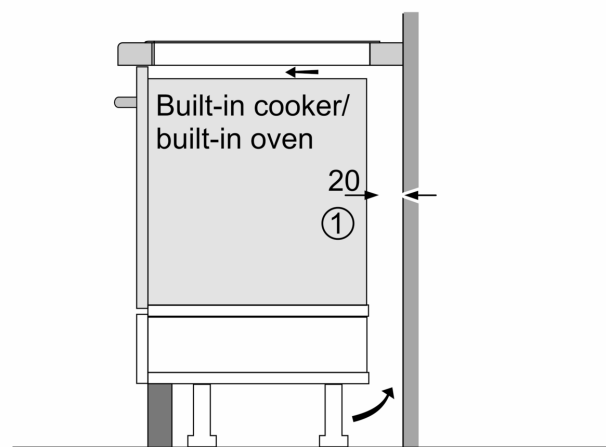

Technical Data

Appliance type:Cooking zone ceramic
 Built-in / Free-standing: Built-in
 Heating type:Electric hob
 Number of cooking zones:4
 Type of control setting devices: TouchControl Basic
 Min. required niche size for installation (HxWxD):53 x 560-560 x 490-490 mm
 Width of the appliance:575 mm
 Dimensions: 53 x 575 x 505 mm
 Dimensions of the packed product (HxWxD): 120 x 739 x 591 mm
 Net weight:11.1 kg
 Gross weight: 12.0 kg
 Residual heat indicator: Separate
 Location of control panel: Front
 Basic surface material:Ceramic glass
 Color of surface:Black, Stainless steel
 Color of frame:Stainless steel
 Length electrical supply cord: 110.0 cm
 EAN code:4242002477275
 Voltage: 220-240 V
 Frequency: 50; 60 Hz

Features

- Variable 17-stage power settings for each zone
- Main on/off switch
- Timer for all zones
- 2 stage residual heat indicator for each zone
- Anti-overflow protection
- Small utensil detection

Performance/technical information

- 4 induction cooking zones

**Induction hob, 60 cm, Black,
PIE645T14E**

All measurements in mm

① Ventilation gap must be present.