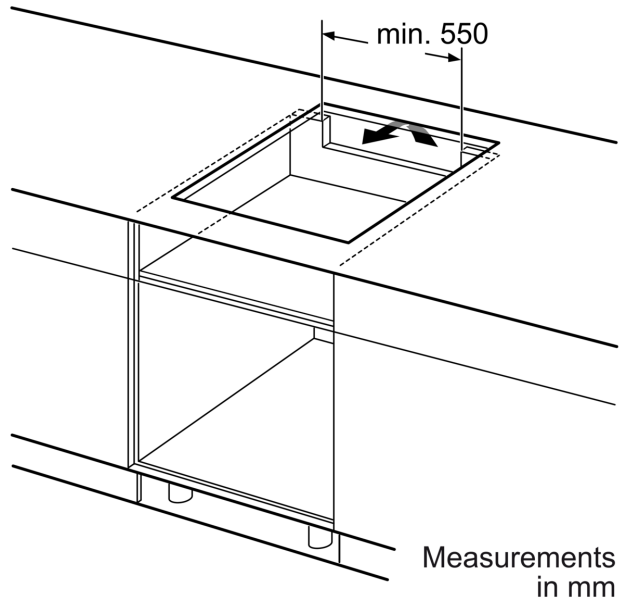

Technical Data

Appliance type:Cooking zone ceramic
 Built-in / Free-standing: Built-in
 Heating type:Electric hob
 Number of cooking zones:4
 Type of control setting devices: TouchControl Basic
 Min. required niche size for installation (HxWxD):53 x 560-560 x 490-490 mm
 Width of the appliance:575 mm
 Dimensions: 53 x 575 x 505 mm
 Dimensions of the packed product (HxWxD): 120 x 739 x 591 mm
 Net weight:11.1 kg
 Gross weight: 12.0 kg
 Residual heat indicator: Separate
 Location of control panel: Front
 Basic surface material:Ceramic glass
 Color of surface:Black, Stainless steel
 Color of frame:Stainless steel
 Length electrical supply cord: 110.0 cm
 EAN code:4242002477275
 Voltage: 220-240 V
 Frequency: 50; 60 Hz

Key Information

- Electronic control
- Digital display
- Automatic safety shut off
- Control panel lock
- PowerBoost function for all zones
- Automatic pan recognition sensor

Design

- 575 mm
- Front controls
- Touch control
- All around trim

Features

- Variable 17-stage power settings for each zone
- Main on/off switch
- Timer for all zones
- 2 stage residual heat indicator for each zone
- Anti-overflow protection
- Small utensil detection

Performance/technical information

- 4 induction cooking zones

**Induction hob, 60 cm, Black,
PIE645T14E**

All measurements in mm

① Ventilation gap must be present.