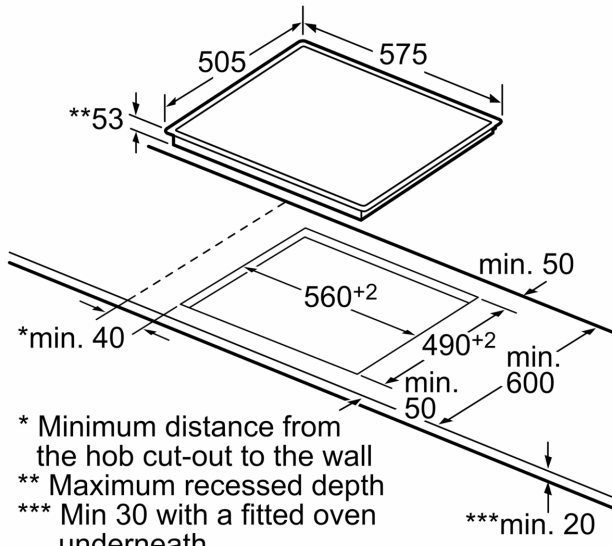

Technical Data

Appliance type:Cooking zone ceramic
 Built-in / Free-standing: Built-in
 Heating type:Electric hob
 Number of cooking zones:4
 Type of control setting devices: TouchControl Basic
 Min. required niche size for installation (HxWxD):53 x 560-560 x 490-490 mm
 Width of the appliance:575 mm
 Dimensions: 53 x 575 x 505 mm
 Dimensions of the packed product (HxWxD): 120 x 739 x 591 mm
 Net weight:11.1 kg
 Gross weight: 12.0 kg
 Residual heat indicator: Separate
 Location of control panel: Front
 Basic surface material:Ceramic glass
 Color of surface:Black, Stainless steel
 Color of frame:Stainless steel
 Length electrical supply cord: 110.0 cm
 EAN code:4242002477275
 Voltage: 220-240 V
 Frequency: 50; 60 Hz

Key Information

- Electronic control
- Digital display
- Automatic safety shut off
- Control panel lock
- PowerBoost function for all zones
- Automatic pan recognition sensor

Design

- 575 mm
- Front controls
- Touch control
- All around trim

Performance/technical information

- 4 induction cooking zones

**Induction hob, 60 cm, Black,
PIE645T14E**

All measurements in mm

① Ventilation gap must be present.