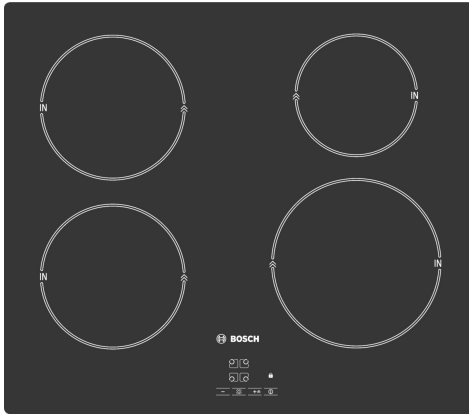

**Induction hob, 60 cm, Black, surface
mount without frame
PIE640Q01E**

Technical Data

Appliance type:Cooking zone ceramic
 Built-in / Free-standing: Built-in
 Heating type:Electric hob
 Number of cooking zones:4
 Type of control setting devices: TouchControl Basic
 Required niche size for installation (HxWxD):53.1 x 560-560 x
 490-490 mm
 Width of the appliance: 591 mm
 Dimensions: 53.1x591x518 mm
 Dimensions of the packed product (HxWxD): 100 x 760 x 600 mm
 Net weight: 10.9 kg
 Gross weight: 12.0 kg
 Residual heat indicator: Separate
 Location of control panel: Front
 Basic surface material:Ceramic glass
 Color of surface:Black
 Length electrical supply cord: 150.0 cm
 EAN code:4242002412108
 Voltage: 220-240 V
 Frequency: 60; 50 Hz

Optional accessories

HEZ390090 Wok Set consisting of 3 Items

**Induction hob, 60 cm, Black, surface
mount without frame
PIE640Q01E**