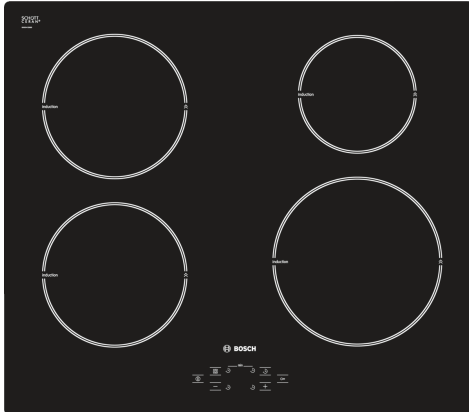

Induction hob, 60 cm, Black, PIE615R14E

- **PowerBoost:** up to 50% more power for faster heating on your induction hob.
- **Timer with switch-off function:** Turns off the assigned cooking zone after the set time.
- **The handy ChildLock locks the control panel to prevent accidental changes in settings.**
- **Induction: Fast, precise cooking, easy cleaning and low energy consumption.**

Technical Data

Appliance type:Cooking zone ceramic
 Built-in / Free-standing: Built-in
 Heating type:Electric hob
 Number of cooking zones:4
 Min. required niche size for installation (HxWxD):51 x 560-560 x 490-490 mm
 Width of the appliance:592 mm
 Dimensions: 51 x 592 x 522 mm
 Dimensions of the packed product (HxWxD): 120 x 739 x 591 mm
 Net weight:11.0 kg
 Gross weight: 12.0 kg
 Residual heat indicator: Separate
 Location of control panel: Front
 Basic surface material:Ceramic glass
 Color of surface:Black
 Length electrical supply cord: 110.0 cm
 EAN code:4242002497990
 Voltage: 220-240 V
 Frequency: 50; 60 Hz

Key Information

- Electronic control
- Digital display
- Automatic safety shut off
- Control panel lock
- PowerBoost function for all zones
- Automatic pan recognition sensor

Design

- 592 mm
- Front controls