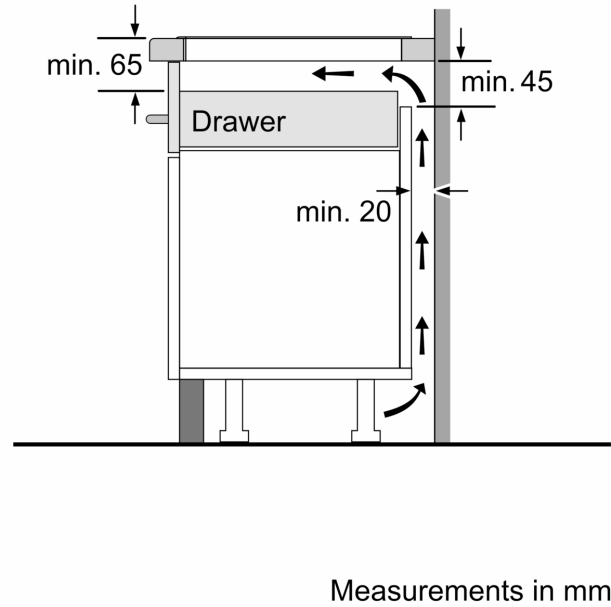

Technical Data

Appliance type:Cooking zone ceramic
 Built-in / Free-standing: Built-in
 Heating type:Electric hob
 Number of cooking zones:4
 Min. required niche size for installation (HxWxD):51 x 560-560 x 490-490 mm
 Width of the appliance:592 mm
 Dimensions: 51 x 592 x 522 mm
 Dimensions of the packed product (HxWxD): 120 x 739 x 591 mm
 Net weight:11.0 kg
 Gross weight: 12.0 kg
 Residual heat indicator: Separate
 Location of control panel: Front
 Basic surface material:Ceramic glass
 Color of surface:Black
 Length electrical supply cord: 110.0 cm
 EAN code:4242002497990
 Voltage: 220-240 V
 Frequency: 50; 60 Hz

Key Information

- Electronic control
- Digital display
- Automatic safety shut off
- Control panel lock
- PowerBoost function for all zones
- Automatic pan recognition sensor

Design

- 592 mm
- Front controls

Features

- Variable 17-stage power settings for each zone
- Main on/off switch
- Timer for all zones
- Residual heat indicator
- Anti-overflow protection
- Small utensil detection

Performance/technical information

- 4 induction cooking zones

**Induction hob, 60 cm, Black,
PIE615R14E**

①
Ventilation gap must
be present.

Measurements in mm