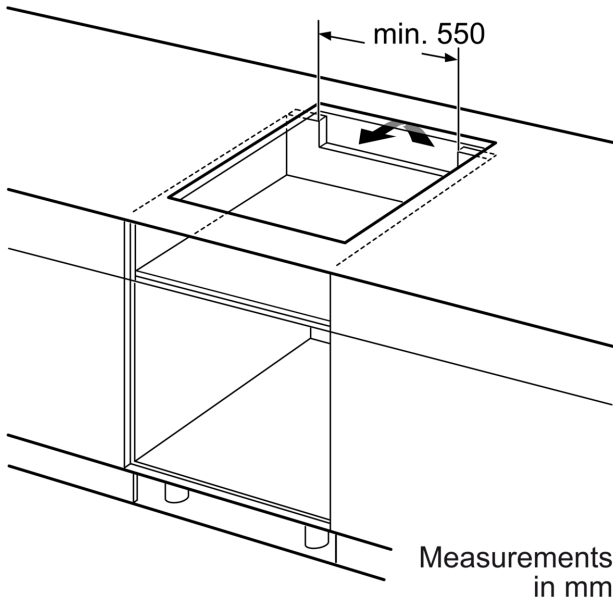

Technical Data

Appliance type:Cooking zone ceramic
 Built-in / Free-standing: Built-in
 Heating type:Electric hob
 Number of cooking zones:4
 Min. required niche size for installation (HxWxD):51 x 560-560 x 490-490 mm
 Width of the appliance:592 mm
 Dimensions: 51 x 592 x 522 mm
 Dimensions of the packed product (HxWxD): 120 x 739 x 591 mm
 Net weight:11.0 kg
 Gross weight: 12.0 kg
 Residual heat indicator: Separate
 Location of control panel: Front
 Basic surface material:Ceramic glass
 Color of surface:Black
 Length electrical supply cord: 110.0 cm
 EAN code:4242002497990
 Voltage: 220-240 V
 Frequency: 50; 60 Hz

Key Information

- Electronic control
- Digital display
- Automatic safety shut off
- Control panel lock
- PowerBoost function for all zones
- Automatic pan recognition sensor

Design

- 592 mm
- Front controls

Features

- Variable 17-stage power settings for each zone
- Main on/off switch
- Timer for all zones
- Residual heat indicator
- Anti-overflow protection
- Small utensil detection

Performance/technical information

- 4 induction cooking zones

**Induction hob, 60 cm, Black,
PIE615R14E**

①
Ventilation gap must
be present.

Measurements in mm