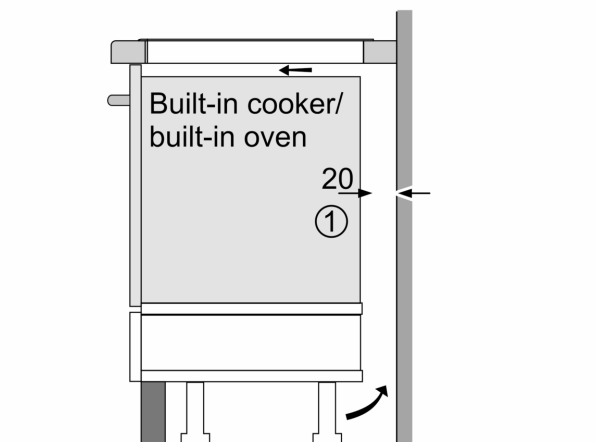

Technical Data

Appliance type:Cooking zone ceramic
 Built-in / Free-standing: Built-in
 Heating type:Electric hob
 Number of cooking zones:4
 Min. required niche size for installation (HxWxD):51 x 560-560 x 490-490 mm
 Width of the appliance:592 mm
 Dimensions: 51 x 592 x 522 mm
 Dimensions of the packed product (HxWxD): 120 x 739 x 591 mm
 Net weight:11.0 kg
 Gross weight: 12.0 kg
 Residual heat indicator: Separate
 Location of control panel: Front
 Basic surface material:Ceramic glass
 Color of surface:Black
 Length electrical supply cord: 110.0 cm
 EAN code:4242002497990
 Voltage: 220-240 V
 Frequency: 50; 60 Hz

Key Information

- Electronic control
- Digital display
- Automatic safety shut off
- Control panel lock
- PowerBoost function for all zones
- Automatic pan recognition sensor

Design

- 592 mm
- Front controls

Features

- Variable 17-stage power settings for each zone
- Main on/off switch
- Timer for all zones
- Residual heat indicator
- Anti-overflow protection
- Small utensil detection

Performance/technical information

- 4 induction cooking zones

**Induction hob, 60 cm, Black,
PIE615R14E**

①
Ventilation gap must
be present.

Measurements in mm