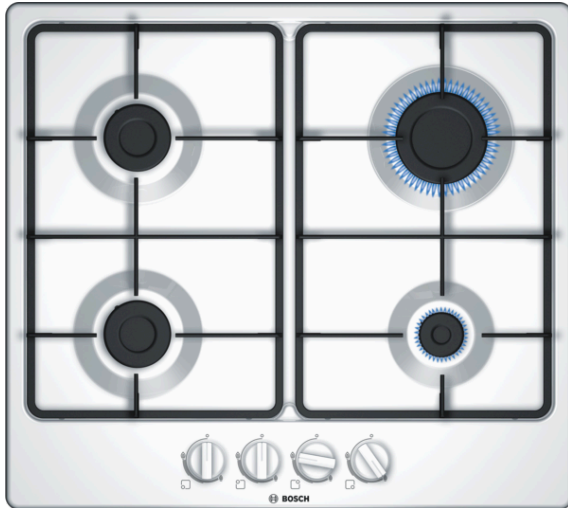

**Serie | 4, Gas hob, 60 cm, White
PGP6B2B60**

**The gas hob with front-mounted controls:
the desired cooking zones can be
conveniently operated from the front.**

- **Continuous cast-iron finish pan supports:** for maximum stability.
- **Surface colour:** elegant white enamel design.

Technical Data

Product name/family :	gas hob w integrated controls
Construction type :	Built-in
Energy input :	Gas
Total number of positions that can be used at the same time :	4
Required niche size for installation (HxWxD) :	45 x 560-562 x 480-492
Width of the product (mm) :	582
Dimensions of the product (mm) :	45 x 582 x 520
Dimensions of the packed product (HxWxD) (mm) :	141 x 651 x 578
Net weight (kg) :	8.598
Gross weight (kg) :	10.0
Residual heat indicator :	without
Location of control panel :	Hob front
Basic surface material :	Enamel
Color of surface :	White
Color of frame :	White
Length of electrical supply cord (cm) :	100
EAN code :	4242002930367
Electrical connection rating (W) :	1
Gas connection rating (W) :	7500
Current (A) :	3
Voltage (V) :	220-240
Frequency (Hz) :	60; 50

4 242002 930367

Serie | 4, Gas hob, 60 cm, White PGP6B2B60

**The gas hob with front-mounted controls:
the desired cooking zones can be
conveniently operated from the front.**

Design

- White Enamel

Special features

- Design co-ordinated control dials
- Ignition via control dials
- cast iron finish pan supports with rubber feet

Power and size:

- 4 gas burners:
- Left rear: Standard burner 1.75 KW
- Right rear: high-speed burner 3 KW
- Left front: standard burner 1.75 KW
- Right front: economy burner 1 KW