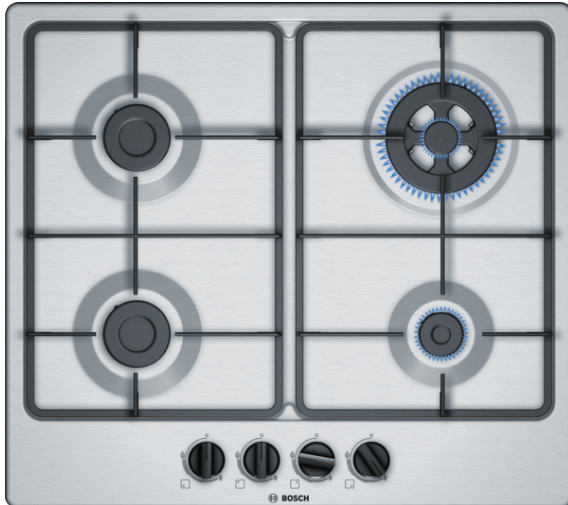

**Serie | 4, Gas hob, 60 cm, Stainless steel
PGH6B5B60**

**The gas hob with front-mounted controls:
the desired cooking zones can be
conveniently operated from the front.**

- **Wok burner:** powerful cooking at up to 3.3 kW
- **Continuous cast-iron finish pan supports:** for maximum stability.
- Ergonomic control knobs with raised center for precise adjustments.
- **Surface colour:** elegant stainless-steel design.
- Low profile stainless steel cooking surface is easily accessible and quick to clean.

Technical Data

Product name/family :	gas hob w integrated controls
Construction type :	Built-in
Energy input :	Gas
Total number of positions that can be used at the same time :	4
Type of control setting devices :	sword knobs
Required niche size for installation (HxWxD) :	45 x 560-562 x 480-492
Width of the appliance :	582
Dimensions :	45 x 582 x 520
Dimensions of the packed product (HxWxD) (mm) :	141 x 651 x 578
Net weight (kg) :	8.106
Gross weight (kg) :	9.0
Residual heat indicator :	without
Location of control panel :	Hob front
Basic surface material :	Stainless steel
Color of surface :	Stainless steel
Color of frame :	Stainless steel
Approval certificates :	CE, Eurasian, Ukraine
Length of electrical supply cord (cm) :	100
EAN code :	4242002929903
Electrical connection rating (W) :	1
Gas connection rating (W) :	8000
Current (A) :	3
Voltage (V) :	220-240
Frequency (Hz) :	60; 50

Serie | 4, Gas hob, 60 cm, Stainless steel PGH6B5B60

**The gas hob with front-mounted controls:
the desired cooking zones can be
conveniently operated from the front.**

Design

- Stainless steel

Special features

- Design co-ordinated control dials
- Ignition via control dials
- cast iron finish pan supports with rubber feet

Power and size

- 4 gas burners:
- Dual control burner
- 3 gas + wok
- Left rear: Standard burner 1.75 KW
- Right rear: wok burner 3.3 KW
- Left front: standard burner 1.75 KW
- Right front: economy burner 1 KW