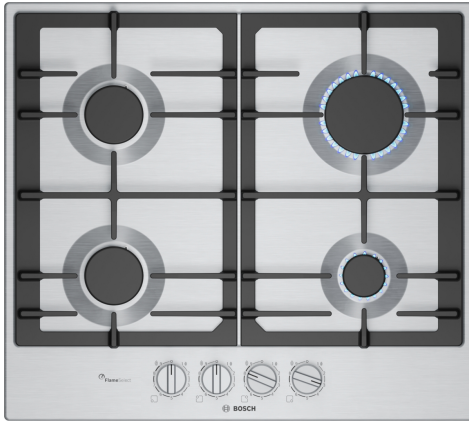

**Series 6, Gas hob, 60 cm, Stainless steel
PCP6A5190**

The gas hob with precise flame control and easy cleaning thanks to detachable metallic knobs and dishwasher suitable cast iron pan supports.

- **Flame Select:** Enjoy precise control of the flame.
- **Dishwasher-suitable pan supports:** Easy, scrub-free cleaning.
- **Removable dials:** effortless cleaning, happier cooking.
- **Easy cleaning:** detachable dials and dishwasher-suitable pan supports make cleaning a breeze.
- **Continuous cast-iron pan support:** for safety and stability of cookware.

Technical Data

Appliance type: gas hob w integrated controls
 Built-in / Free-standing: Built-in
 Heating type: Gas
 Number of cooking zones: 4
 Required niche size for installation (HxWxD): 45 x 560-560 x 480-490 mm
 Width of the appliance: 582 mm
 Dimensions: 45x582x520 mm
 Dimensions of the packed product (HxWxD): 150x650x580 mm
 Net weight: 10.6 kg
 Gross weight: 11.7 kg
 Residual heat indicator: Without
 Location of control panel: Front
 Basic surface material: Stainless steel
 Color of surface: Stainless steel
 Length electrical supply cord: 100 cm
 EAN code: 4242005496006
 Gas connection rating: 7500 W
 Fuse protection: 3 A
 Voltage: 220-240 V
 Frequency: 50; 60 Hz

Optional accessories

- HEZ32WA00 Wireless food thermometer
 HEZ9SE040 4 pieces Set

Series 6, Gas hob, 60 cm, Stainless steel PCP6A5I90

The gas hob with precise flame control and easy cleaning thanks to detachable metallic knobs and dishwasher suitable cast iron pan supports.

Design

- Stainless steel surface
- Cast iron pan supports
- full metal

Usage convenience

- FlameSelect: precisely control and adjust the flame in nine defined levels.
- Design co-ordinated control dials, front: easily access dials in front with strong grip for effortless turning.
- Ignition via control dials: just push and turn the dials to ignite the flame.