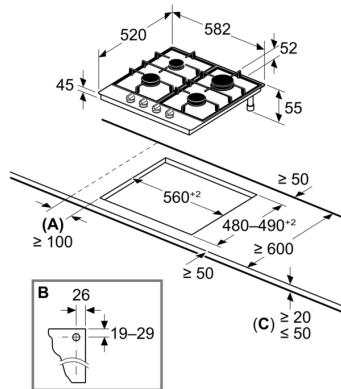

Technical Data

Appliance type: gas hob w integrated controls
 Built-in / Free-standing: Built-in
 Heating type: Gas
 Number of cooking zones: 4
 Required niche size for installation (HxWxD): 45 x 560-560 x 480-490 mm
 Width of the appliance: 582 mm
 Dimensions: 45x582x520 mm
 Dimensions of the packed product (HxWxD): 150x650x580 mm
 Net weight: 10.6 kg
 Gross weight: 11.7 kg
 Residual heat indicator: Without
 Location of control panel: Front
 Basic surface material: Stainless steel
 Color of surface: Stainless steel
 Length electrical supply cord: 100 cm
 EAN code: 4242005496006
 Gas connection rating: 7500 W
 Fuse protection: 3 A
 Voltage: 220-240 V
 Frequency: 50; 60 Hz

Installation (gas types & measurements)

- Usable for: Nat gas L/LL G25/20mbar(DE)
- NG H/E 20mbar, E+ 20/25mbar
- Natural gas H 25 mbar (HU)
- Natural gas L 25 mbar (NL)
- Liquid gas G30,31 28-30/37mbar
- Liquid gas G30 37 mbar (PL)
- Liquid gas 50 mbar
- Pre-set for natural gas
- Nozzle set for LPG jets included. Connection to 28-30/37 mbar bottled gas. Nozzles for all other gas types can be ordered via the customer service. For nozzle change, please contact the customer service.
- Dimensions of the product (HxWxD mm): 51.5 x 582 x 520
- Required niche size for installation (HxWxD mm) : 45 x 560 x (480 - 490)
- Min. worktop thickness: 20 mm
- Power cord: 1 m
- Connected load: 7.5 KW

Series 6, Gas hob, 60 cm, Stainless steel PCP6A5I90

Measurements in mm

A: Min. distance from the hob cut-out to the wall

B: Position of gas connection in the cut-out

C: With fitted oven underneath possibly more; see space requirements for the oven