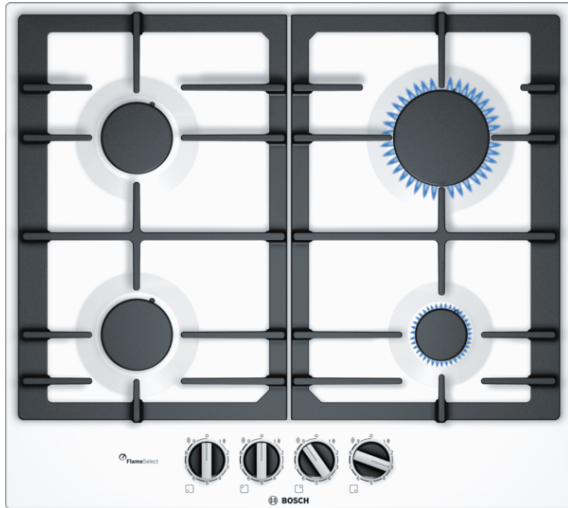

**Serie | 6, Gas hob, 60 cm, White
PCP6A2B90**

**The stainless-steel gas hob with
FlameSelect: achieve perfect cooking
results thanks to nine precisely defined
power levels.**

- **FlameSelect:** for a precise adjustment of the flame in nine defined levels.

Technical Data

| | |
|---|-------------------------------|
| Product name/family : | gas hob w integrated controls |
| Construction type : | Built-in |
| Energy input : | Gas |
| Total number of positions that can be used at the same time : | 4 |
| Type of control setting devices : | sword knobs |
| Required niche size for installation (HxWxD) : | 45 x 560-562 x 480-492 |
| Width of the product (mm) : | 582 |
| Dimensions of the product (mm) : | 45 x 582 x 520 |
| Dimensions of the packed product (HxWxD) (mm) : | 141 x 651 x 578 |
| Net weight (kg) : | 11.129 |
| Gross weight (kg) : | 12.0 |
| Residual heat indicator : | without |
| Location of control panel : | Hob front |
| Basic surface material : | Enamel |
| Color of surface : | White |
| Color of frame : | White |
| Approval certificates : | CE, Eurasian |
| Length of electrical supply cord (cm) : | 100 |
| EAN code : | 4242002914244 |
| Electrical connection rating (W) : | 1 |
| Gas connection rating (W) : | 7500 |
| Current (A) : | 3 |
| Voltage (V) : | 220-240 |
| Frequency (Hz) : | 60; 50 |

4 242002 914244

Serie | 6, Gas hob, 60 cm, White PCP6A2B90

**The stainless-steel gas hob with
FlameSelect: achieve perfect cooking results
thanks to nine precisely defined power
levels.**

Design

- white Enamel

Special features

- FlameSelect
- Design co-ordinated control dials
- Ignition via control dials
- Cast iron pan supports

Power and size:

- 4 gas burners:
- Left rear: Standard burner 1.75 KW
- Right rear: high-speed burner 3 KW
- Left front: standard burner 1.75 KW
- Right front: economy burner 1 KW