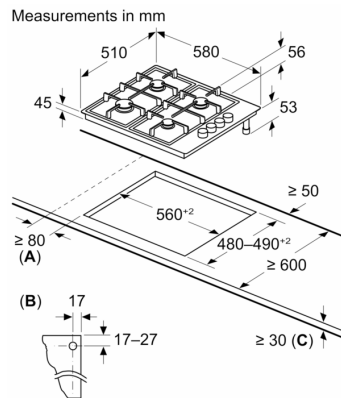

**Series 2, Gas hob, 60 cm, Stainless steel
PBH6B5B80**

A: Min. distance from the hob cut-out to the wall

B: Position of gas connection in the cut-out

C: With fitted oven underneath possibly more; see space requirements for the oven