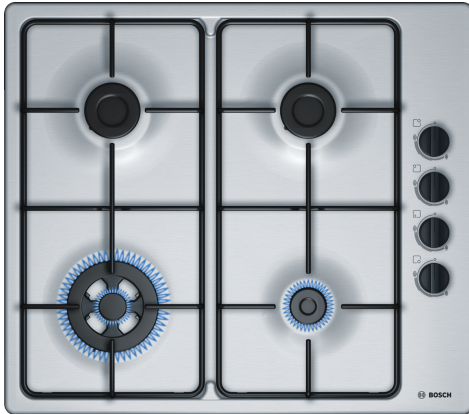

**Series 2, Gas hob, 60 cm, Stainless steel
PBH6B5B80**

Gas hob with side-mounted controls: the desired cooking zones can be conveniently operated from the side.

- **Wok burner:** powerful cooking at up to 3.3 kW
- **Continuous steel pan supports:** for maximum stability.
- **Ergonomic control knobs with raised center for precise adjustments.**
- **Surface colour: elegant stainless-steel design.**
- **Low profile stainless steel cooking surface is easily accessible and quick to clean.**

Technical Data

Appliance type: gas hob w integrated controls
 Installation type: Built-in
 Heating type: Gas
 Number of cooking zones: 4
 Type of control setting devices: sword knobs
 Min. required niche size for installation (HxWxD): 45 x 560-562 x 480-492 mm
 Width of the appliance: 580 mm
 Dimensions: 56 x 580 x 510 mm
 Dimensions of the packed product (HxWxD): 141 x 651 x 578 mm
 Net weight: 6.3 kg
 Gross weight: 7.2 kg
 Residual heat indicator: without
 Location of control panel: Lateral
 Basic surface material: Stainless steel
 Color of surface: Stainless steel
 Length of electrical supply cord: 100.0 cm
 EAN code: 4242002834238
 Gas connection rating: 7700 W
 Fuse protection: 3 A
 Voltage: 220-240 V
 Frequency: 60; 50 Hz

Optional accessories

HEZ298104	Simmer cap
HEZ298105	Simmer plate
HEZ298110	Wok ring
HEZ298114	Small pot support

Series 2, Gas hob, 60 cm, Stainless steel PBH6B5B80

Gas hob with side-mounted controls: the desired cooking zones can be conveniently operated from the side.

Key Information

- Dual control burner

Design

- 580 mm
- Side controls

Features

- Ignition via control dials
- Flame failure safety device
- enamelled pan supports
- 2 piece burners

Performance/technical information