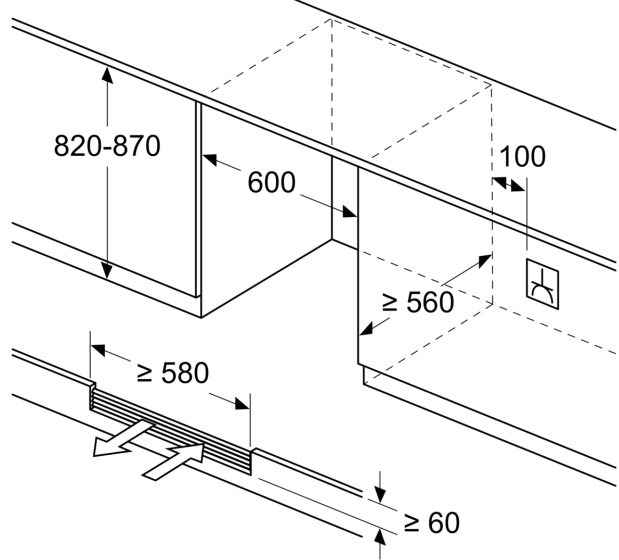

Design features

- Number of Temparture Zones: 2
- Temperature range: 5-20 °C
- 5 PC bottle shelves for 0,75 l
- No.wooden grills in fridge: 3 PC

Key features - Fridge section

- Ventilation in plinth, the plinth size can be varied
- Door aperture angle 115°
- Lockable appliance: No
- Variable plinth adaption
- Right hinged door, door reversible

Dimension and installation

- Niche Dimensions: 82 cm H x 60 cm W x 56 cm D
- Dimensions: 81.8 cm H x 59.8 cm W x 58.1 cm D

Country Specific Options

- Based on the results of the standard 24-hour test. Actual consumption depends on usage/position of the appliance.
- This appliance is intendend to be used exclusively for the storage of wine

**Series 6, Wine cooler with glass door, 82 x 60 cm
KUW21AHG0G**

Measurements in mm

measurements in mm

measurements in mm