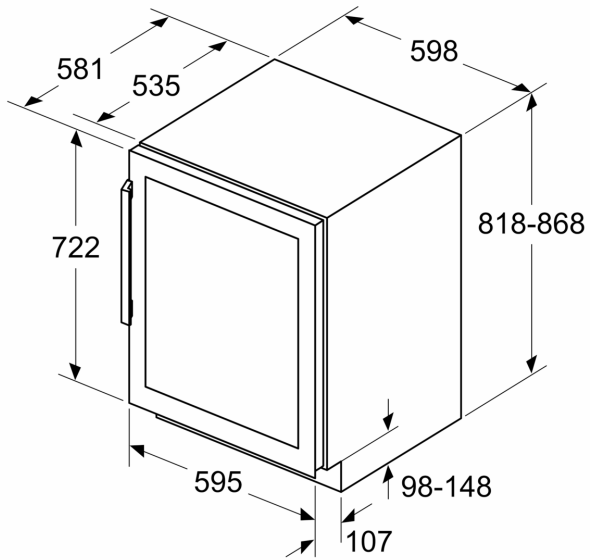

**Series 6, Wine cooler with glass door, 82 x 60 cm
KUW21AHG0G**

Your personal wine cellar: wine cabinet 81.8 cm high, 59.8 cm width with 2 precise temperature zone(s) with adjustable temperature between 5-20 °C and a triple glazed door.

Design features

- Number of Temparture Zones: 2
- Temperature range: 5-20 °C
- 5 PC bottle shelves for 0,75 l
- No.wooden grills in fridge: 3 PC

Key features - Fridge section

- Ventilation in plinth, the plinth size can be varied
- Door aperture angle 115°
- Lockable appliance: No
- Variable plinth adaption
- Right hinged door, door reversible

Dimension and installation

- Niche Dimensions: 82 cm H x 60 cm W x 56 cm D
- Dimensions: 81.8 cm H x 59.8 cm W x 58.1 cm D

Country Specific Options

- Based on the results of the standard 24-hour test. Actual consumption depends on usage/position of the appliance.
- This appliance is intendend to be used exclusively for the storage of wine

**Series 6, Wine cooler with glass door, 82 x 60 cm
KUW21AHG0G**

Measurements in mm

measurements in mm

measurements in mm