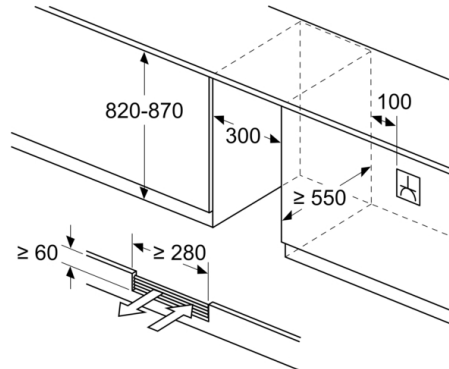

- Ventilation in plinth, the plinth size can be varied
- Door aperture angle 115°
- Lockable appliance: No
- Variable plinth adaption
- Right hinged door, door reversible

Dimension and installation

- Niche Dimensions: 82 cm H x 30 cm W x 55 cm D
- Dimensions: 81.8 cm H x 29.8 cm W x 56.7 cm D

Key features - Freezer section

Additional features

Design features

- EU19_EEK_D: F
- Total Volume : 58 l
- Net Fridge Volume : 58 l
- Net Freezer Volume : 0 l
- Annual Energy Consumption: 100 kWh/a
- Climate Class: SN-ST
- EU19_Fast freezer facility_D
- Noise Level : 38 dB , EU19_Noise emission class_D: C

Serie | 6, Wine cooler with glass door, 82 x 30 cm
KUW20VHF0G

measurements in mm

measurements in mm

measurements in mm