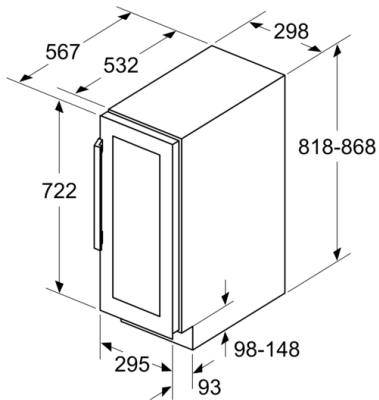

- Ventilation in plinth, the plinth size can be varied
- Door aperture angle 115°
- Lockable appliance: No
- Variable plinth adaption
- Right hinged door, door reversible

Dimension and installation

- Niche Dimensions: 82 cm H x 30 cm W x 55 cm D
- Dimensions: 81.8 cm H x 29.8 cm W x 56.7 cm D

Serie | 6, Wine cooler with glass door, 82 x 30 cm
KUW20VHF0G

measurements in mm

measurements in mm

measurements in mm