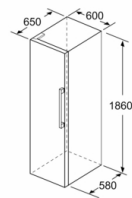

Series 4, Free-standing fridge, 186 x 60 cm, White KSV36VWEPG

	a	b	c	d	e	f
KSW36, GSD36	187					
KSV36, KSF36, GSN36, GSV36	186					
KSV33, GSN33, GSV33	176	60	65	58	60	119.5
KSV29, GSN29, GSV29	161					
GSV24	146					
GSN51	161					
GSN54	176	70	78	70	70	142
GSN58	191					

1. a Height
   b Width
   c Depth with closed door w/o handle and w/o distance part
   d Depth of cabinet w/o distance part
   e Width with open door w/o handle
   f Depth with open door w/o handle w/o distance part

measurements in cm

measurements in mm