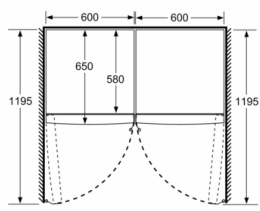

### Dimension and installation

- Dimensions: 186 cm H x 60 cm W x 65 cm D

## Series 4, Free-standing fridge, 186 x 60 cm, White KSV36VWEPG

	a	b	c	d	e	f
KSW36, GSD36	187					
KSV36, KSF36, GSN36, GSV36	186					
KSV33, GSN33, GSV33	176	60	65	58	60	119.5
KSV29, GSN29, GSV29	161					
GSV24	146					
GSN51	161					
GSN54	176	70	78	70	70	142
GSN58	191					

- a Height  
 b Width  
 c Depth with closed door w/o handle and w/o distance part  
 d Depth of cabinet w/o distance part  
 e Width with open door w/o handle  
 f Depth with open door w/o handle w/o distance part

measurements in cm

measurements in mm

measurements in mm