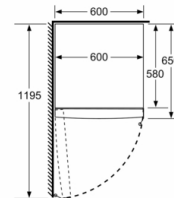

### Dimension and installation

- Dimensions: 186 cm H x 60 cm W x 65 cm D

- a Height  
 b Width  
 c Depth with closed door w/o handle and w/o distance part  
 d Depth of cabinet w/o distance part  
 e Width with open door w/o handle  
 f Depth with open door w/o handle w/o distance part

measurements in cm

measurements in mm

measurements in mm