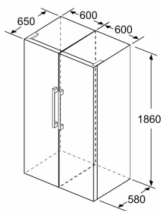

measurements in mm