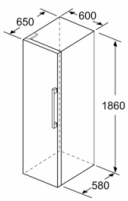

Dimension and installation

- Height adjustable front feet
- Climate class SN-T (suitable for ambient temperatures between 10 to 43°C)
- Dimensions: 186 cm H x 60 cm W x 65 cm D
- Based on the results of the standard 24-hour test. Actual consumption depends on usage/position of the appliance.
- To achieve the declared energy consumption, the distanceholders have to be used. As a result, the appliance depth increases by about 3.5 cm. The appliance used without the distance holder is fully functional, but has a slightly higher energy consumption.

Functions

- Optical and acoustical door open warning

Included accessories

- 3 x egg tray

**Serie | 6, Free-standing fridge, 186 x 60 cm,
White
KSV36AW4PG**

measurements in mm

	a	b	c	d	e	f
KSW36, GSD36	187					
KSV36, KSF36, GSN36, GSV36	186					
KSV33, GSN33, GSV33	176	60	65	58	60	119.5
KSV29, GSN29, GSV29	161					
GSV24	146					
GSN51	161					
GSN54	176	70	78	70	70	142
GSN58	191					

- a Height
- b Width
- c Depth with closed door w/o handle and w/o distance part
- d Depth of cabinet w/o distance part
- e Width with open door w/o handle
- f Depth with open door w/o handle w/o distance part

measurements in cm