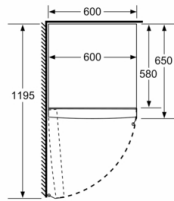

Dimension and installation

- Height adjustable front feet
- Climate class SN-T (suitable for ambient temperatures between 10 to 43°C)
- Dimensions: 186 cm H x 60 cm W x 65 cm D
- Based on the results of the standard 24-hour test. Actual consumption depends on usage/position of the appliance.
- To achieve the declared energy consumption, the distanceholders have to be used. As a result, the appliance depth increases by about 3.5 cm. The appliance used without the distance holder is fully functional, but has a slightly higher energy consumption.

Functions

- Optical and acoustical door open warning

Included accessories

- 3 x egg tray

**Serie | 6, Free-standing fridge, 186 x 60 cm,
White
KSV36AW4PG**

measurements in mm

	a	b	c	d	e	f
KSW36, GSD36	187					
KSV36, KSF36, GSN36, GSV36	186					
KSV33, GSN33, GSV33	176	60	65	58	60	119.5
KSV29, GSN29, GSV29	161					
GSV24	146					
GSN51	161					
GSN54	176	70	78	70	70	142
GSN58	191					

- a Height
- b Width
- c Depth with closed door w/o handle and w/o distance part
- d Depth of cabinet w/o distance part
- e Width with open door w/o handle
- f Depth with open door w/o handle w/o distance part

measurements in cm