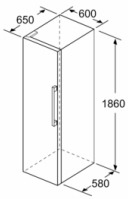

Dimension and installation

- Height adjustable front feet
- Climate class SN-T (suitable for ambient temperatures between 10 to 43°C)
- Dimensions: 186 cm H x 60 cm W x 65 cm D
- Based on the results of the standard 24-hour test. Actual consumption depends on usage/position of the appliance.
- To achieve the declared energy consumption, the distanceholders have to be used. As a result, the appliance depth increases by about 3.5 cm. The appliance used without the distance holder is fully functional, but has a slightly higher energy consumption.

Functions

- Optical and acoustical door open warning

Included accessories

- 3 x egg tray

**Serie | 6, Free-standing fridge, 186 x 60 cm,
White
KSV36AW3PG**

measurements in mm

	a	b	c	d	e	f
KSW36, GSD36	187					
KSV36, KSF36, GSN36, GSV36	186					
KSV33, GSN33, GSV33	176	60	65	58	60	119.5
KSV29, GSN29, GSV29	161					
GSV24	146					
GSN51	161					
GSN54	176	70	78	70	70	142
GSN58	191					

- a Height
- b Width
- c Depth with closed door w/o handle and w/o distance part
- d Depth of cabinet w/o distance part
- e Width with open door w/o handle
- f Depth with open door w/o handle w/o distance part

measurements in cm