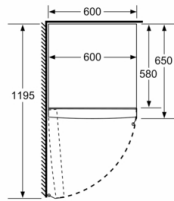

Dimension and installation

- Height adjustable front feet
- Climate class SN-T (suitable for ambient temperatures between 10 to 43°C)
- Dimensions: 186 cm H x 60 cm W x 65 cm D
- Based on the results of the standard 24-hour test. Actual consumption depends on usage/position of the appliance.
- To achieve the declared energy consumption, the distanceholders have to be used. As a result, the appliance depth increases by about 3.5 cm. The appliance used without the distance holder is fully functional, but has a slightly higher energy consumption.

Functions

- Optical and acoustical door open warning

Included accessories

- 3 x egg tray

**Serie | 6, Free-standing fridge, 186 x 60 cm,
White
KSV36AW3PG**

measurements in mm

	a	b	c	d	e	f
KSW36, GSD36	187					
KSV36, KSF36, GSN36, GSV36	186					
KSV33, GSN33, GSV33	176	60	65	58	60	119.5
KSV29, GSN29, GSV29	161					
GSV24	146					
GSN51	161					
GSN54	176	70	78	70	70	142
GSN58	191					

- a Height
- b Width
- c Depth with closed door w/o handle and w/o distance part
- d Depth of cabinet w/o distance part
- e Width with open door w/o handle
- f Depth with open door w/o handle w/o distance part

measurements in cm