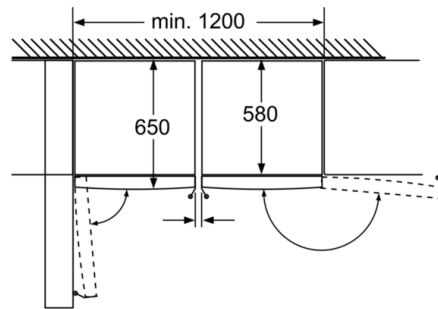

Drawers can be pulled out completely if the appliance is placed directly on a wall.

measurements in mm