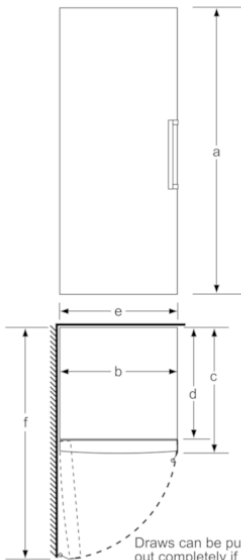

Free-standing fridge, White KSV36AW30G

	a	b	c	d	e	f
KSW36, GSD36	187					
KSV36, KSF36, GSN36, GSV36	186					
KSV33, GSN33, GSV33	176	60	65	58	60	119.5
KSV29, GSN29, GSV29	161					
GSV24	146					
GSN51	161					
GSN54	176	70	78	70	70	142
GSN58	191					

a Height
b Width
c Depth with closed door w/o handle and w/o distance part
d Depth of cabinet w/o distance part
e Width with open door w/o handle
f Depth with open door w/o handle w/o distance part

measurements in cm