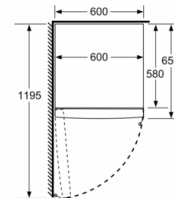

Included accessories

- 3 x egg tray

Dimension and installation

- Height adjustable front feet
- Climate class SN-T (suitable for ambient temperatures between 10 to 43°C)
- Dimensions: 176 cm H x 60 cm W x 65 cm D
- Based on the results of the standard 24-hour test. Actual consumption depends on usage/position of the appliance.
- To achieve the declared energy consumption, the distanceholders have to be used. As a result, the appliance depth increases by about 3.5 cm. The appliance used without the distance holder is fully functional, but has a slightly higher energy consumption.

Serie | 4, Free-standing fridge, 176 x 60 cm, White KSV33VW3PG

	a	b	c	d	e	f
KSW36, GSD36	187					
KSV36, KSF36, GSN36, GSV36	186					
KSV33, GSN33, GSV33	176	60	65	58	60	119.5
KSV29, GSN29, GSV29	161					
GSV24	146					
GSN51	161					
GSN54	176	70	78	70	70	142
GSN58	191					

a Height
 b Width
 c Depth with closed door w/o handle and w/o distance part
 d Depth of cabinet w/o distance part
 e Width with open door w/o handle
 f Depth with open door w/o handle w/o distance part

measurements in cm

measurements in mm