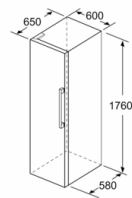

Serie | 4, Free-standing fridge, 176 x 60 cm, White KSV33VW3PG

	a	b	c	d	e	f
KSW36, GSD36	187					
KSV36, KSF36, GSN36, GSV36	186					
KSV33, GSN33, GSV33	176	60	65	58	60	119.5
KSV29, GSN29, GSV29	161					
GSV24	146					
GSN51	161					
GSN54	176	70	78	70	70	142
GSN58	191					

a Height
b Width
c Depth with closed door w/o handle and w/o distance part
d Depth of cabinet w/o distance part
e Width with open door w/o handle
f Depth with open door w/o handle w/o distance part

measurements in cm

measurements in mm