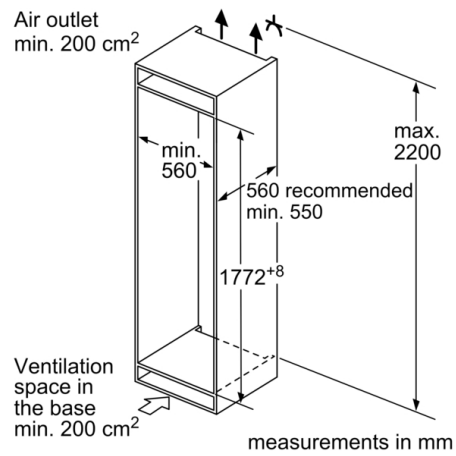

Dimension and installation

- Dimensions: 177.2 cm H x 54.1 cm W x 54.8 cm D
- Niche Dimensions: 177.5 cm H x 56 cm W x 55 cm D

Key features - Fridge section

- Right hinged door, door reversible
- 220 - 240 V

Key features - Freezer section

- 3 x egg tray, 1 x ice cube tray

Country Specific Options

- Based on the results of the standard 24-hour test. Actual consumption depends on usage/position of the appliance.

Design features

Dimension and installation

Additional features

Performance and Consumption

- EU19_EEK_D: E
- Total Volume : 267 l
- Net Fridge Volume : 183 l
- Net Freezer Volume : 84 l
- Net 4* compartment volume : 84 l
- Freezing capacity 24h : 4.2 kg
- Annual Energy Consumption: 229 kWh/a
- Climate Class: SN-ST
- Noise Level : 35 dB , EU19_Noise emission class_D: B
- Temperature rise time : EU19_Temperature rise time_D: 9 H

Serie | 4, Built-in fridge-freezer with freezer at bottom, 177.2 x 54.1 cm, sliding hinge KIV86VSE0G

The specified unit door dimensions are valid for a door gap of 4 mm.
 measurements in mm