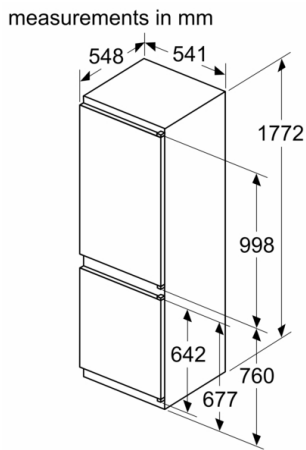

Dimension and installation

- Dimensions: 177.2 cm H x 54.1 cm W x 54.8 cm D
- Niche Dimensions: 177.5 cm H x 56 cm W x 55 cm D

Key features - Fridge section

- Right hinged door, door reversible
- 220 - 240 V

Design features

Dimension and installation

Additional features

Performance and Consumption

- EU19_EEK_D: E
- Total Volume : 267 l
- Net Fridge Volume : 183 l
- Net Freezer Volume : 84 l
- Net 4* compartment volume : 84 l
- Freezing capacity 24h : 4.2 kg
- Annual Energy Consumption: 229 kWh/a
- Climate Class: SN-ST
- Noise Level : 35 dB , EU19_Noise emission class_D: B
- Temperature rise time : EU19_Temperature rise time_D: 9 H

Serie | 4, Built-in fridge-freezer with freezer at bottom, 177.2 x 54.1 cm, sliding hinge KIV86VSE0G

The specified unit door dimensions are valid for a door gap of 4 mm.
 measurements in mm