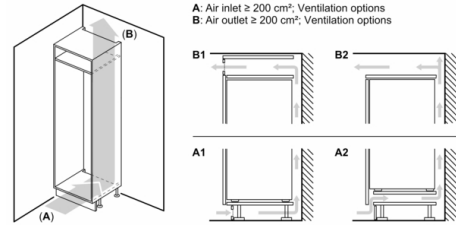

Design features

- 4 safety glass shelves in fridge compartment of which 3 are height adjustable
- 3 door trays, including 1x dairy compartment
- 1 removable door storage compartments.
- 3 door bins

Freshness System

Dimension and installation

- Dimensions: 177.2 cm H x 54.1 cm W x 54.8 cm D
- Niche Dimensions: 177.5 cm H x 56 cm W x 55 cm D

Key features - Fridge section

- Right hinged door, door reversible
- 220 - 240 V

Design features

Dimension and installation

Additional features

Performance and Consumption

- EU19_EEK_D: E
- Total Volume : 267 l
- Net Fridge Volume : 183 l
- Net Freezer Volume : 84 l
- Net 4* compartment volume : 84 l
- Freezing capacity 24h : 4.2 kg
- Annual Energy Consumption: 229 kWh/a
- Climate Class: SN-ST
- Noise Level : 35 dB , EU19_Noise emission class_D: B
- Temperature rise time : EU19_Temperature rise time_D: 9 H

Serie | 4, Built-in fridge-freezer with freezer at bottom, 177.2 x 54.1 cm, sliding hinge KIV86VSE0G

The specified unit door dimensions are valid for a door gap of 4 mm.
 measurements in mm