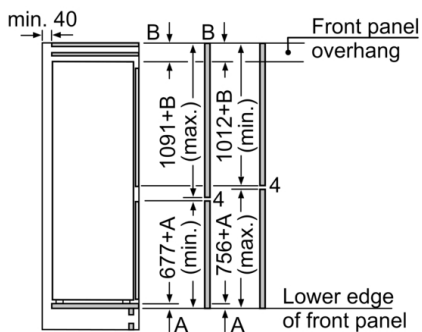

Dimension and installation

- Dimensions: 177.2 cm H x 54.1 cm W x 54.8 cm D
- Niche Dimensions: 177.5 cm H x 56 cm W x 55 cm D

Key features - Fridge section

- Right hinged door, door reversible
- 220 - 240 V

Design features

Dimension and installation

Additional features

Performance and Consumption

- EU19_EEK_D: E
- Total Volume : 267 l
- Net Fridge Volume : 183 l
- Net Freezer Volume : 84 l
- Net 4* compartment volume : 84 l
- Freezing capacity 24h : 4.2 kg
- Annual Energy Consumption: 229 kWh/a
- Climate Class: SN-ST
- Noise Level : 35 dB , EU19_Noise emission class_D: B
- Temperature rise time : EU19_Temperature rise time_D: 9 H

Serie | 4, Built-in fridge-freezer with freezer at bottom, 177.2 x 54.1 cm, sliding hinge KIV86VSE0G

The specified unit door dimensions are valid for a door gap of 4 mm.
 measurements in mm