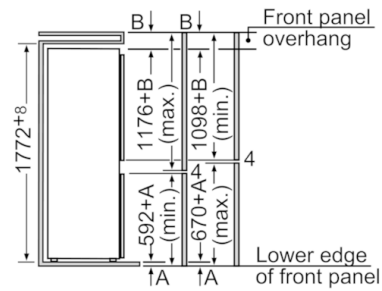

Built-in fridge-freezer with freezer at bottom KIV38V00GB

The specified unit door dimensions are valid for a door gap of 4 mm. If a different gap width is used (max. 14 mm), the dimensions must be adjusted.