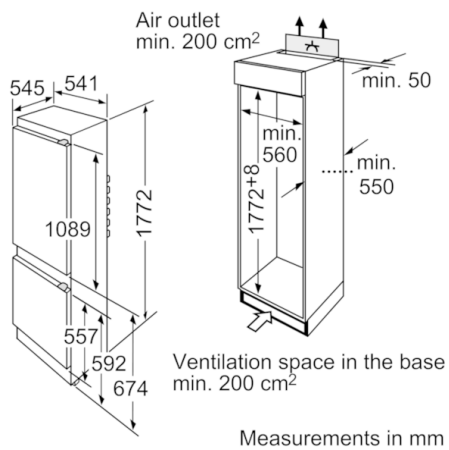

Built-in fridge-freezer with freezer at bottom KIV38V00GB

The specified unit door dimensions are valid for a door gap of 4 mm. If a different gap width is used (max. 14 mm), the dimensions must be adjusted.