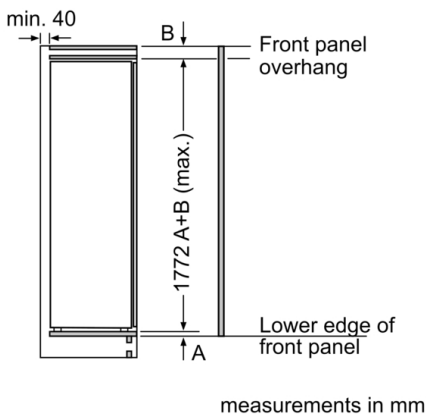

**Serie | 6, Built-in fridge, 177.5 x 56 cm, flat hinge
KIR81AFE0G**