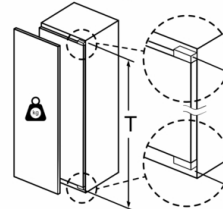

Maximal permissible weight of the unit fronts

Fitted kitchen unit doors that exceed the permissible weight may cause damage and result in functional impairment of the hinges.

Hinges in mm:	undamped hinge, Door in kg:	damped hinge, Door in kg:
1500-1750	22	22

measurements in mm
Recommended gap dimensions for flat hinges

F	R	X
16-19	0-3	2.5
20	0-1	3
21	2-3	2.5
	0-1	3
22	2-3	2.5
	0	4
	1	3.5
	2-3	3

The gap dimensions recommended in the table must be adhered to in order to ensure that appliance doors do not collide with anything when they are opened, and to avoid causing damage to kitchen units.