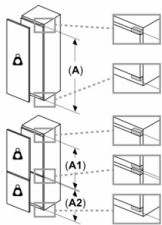

Serie | 6, Built-in fridge, 177.5 x 56 cm, flat hinge KIR81AFE0G

Maximal permissible weight of the unit fronts

Δ Weight

B: Undamped hinge, unit front in kg

C: Damped hinge, unit front in kg

A	B	C
1500-1750	22	22
720-1400	19	19
A1	15	19
A2	15	19