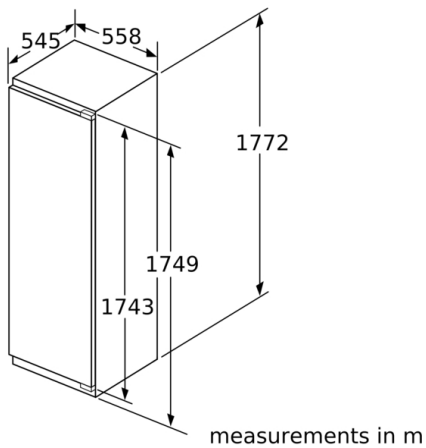

**Serie | 6, Built-in fridge, 177.5 x 56 cm, flat hinge
KIR81AF30G**

Maximal permissible weight of the unit fronts

Fitted kitchen unit doors that exceed the permissible weight may cause damage and result in functional impairment of the hinges.

T: Includes height of appliance door	undamped hinge,	damped hinge,
Hinges in mm:	Door in kg:	Door in kg:
1500-1750	22	22

measurements in mm
Recommended gap dimensions for flat hinges

	F	R	X
16-19	0-3	2.5	
	20	0-1	3
21	2-3	2.5	
	21	0-1	3
22	2-3	2.5	
	22	0	4
	22	1	3.5
	2-3	3	

The gap dimensions recommended in the table must be adhered to in order to ensure that appliance doors do not collide with anything when they are opened, and to avoid causing damage to kitchen units.