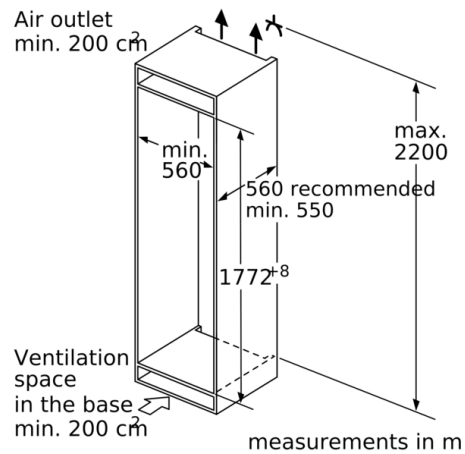

**Serie | 6, Built-in fridge, 177.5 x 56 cm, flat hinge
KIR81AF30G**

Maximal permissible weight of the unit fronts

Fitted kitchen unit doors that exceed the permissible weight may cause damage and result in functional impairment of the hinges.

T: Includes height of appliance door	undamped hinge,	damped hinge,
Hinges in mm:	Door in kg:	Door in kg:
1500-1750	22	22

measurements in mm
Recommended gap dimensions for flat hinges

	F	R	X
16-19	0-3	2.5	
	20	0-1	3
21	2-3	2.5	
	21	0-1	3
22	2-3	2.5	
	22	0	4
	22	1	3.5
	2-3	3	

The gap dimensions recommended in the table must be adhered to in order to ensure that appliance doors do not collide with anything when they are opened, and to avoid causing damage to kitchen units.