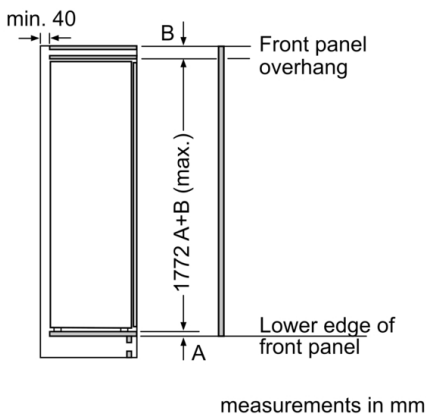

**Serie | 6, Built-in fridge, 177.5 x 56 cm, flat hinge
KIR81AF30G**

Maximal permissible weight of the unit fronts

Fitted kitchen unit doors that exceed the permissible weight may cause damage and result in functional impairment of the hinges.

T: Includes height of appliance door	undamped hinge,	damped hinge,
Hinges in mm:	Door in kg:	Door in kg:
1500-1750	22	22

measurements in mm
Recommended gap dimensions for flat hinges

	F	R	X
16-19	0-3	2.5	
	20	0-1	3
21	2-3	2.5	
	21	0-1	3
22	2-3	2.5	
	22	0	4
	22	1	3.5
	2-3	3	

The gap dimensions recommended in the table must be adhered to in order to ensure that appliance doors do not collide with anything when they are opened, and to avoid causing damage to kitchen units.