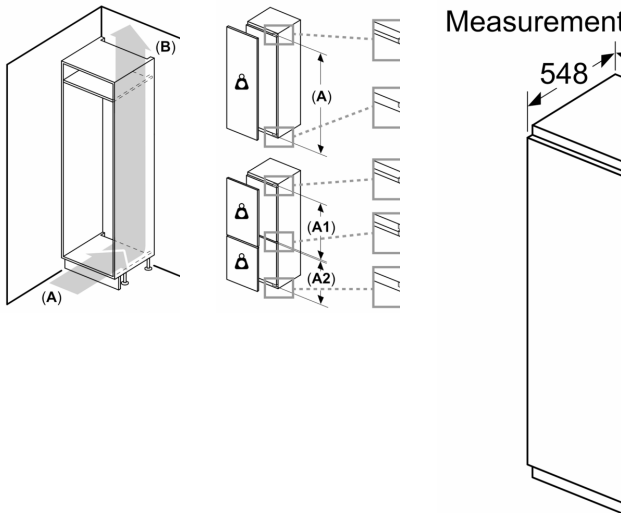

Key features - Fridge section

- Right hinged door, door reversible
- integrated
- Length of power cord:230 cm
- 220 - 240 V

Dimension and installation

- Niche Dimensions: 177.5 cm H x 56 cm W x 55 cm D
- Dimensions: 177.2 cm H x 55.8 cm W x 54.8 cm D

**Series 6, Built-in fridge, 177.5 x 56 cm, soft close flat hinge
KIR81ADD0G**

measurement
Recommend

The gap dime
in the table m
to ensure that
collide with ai
and to avoid c