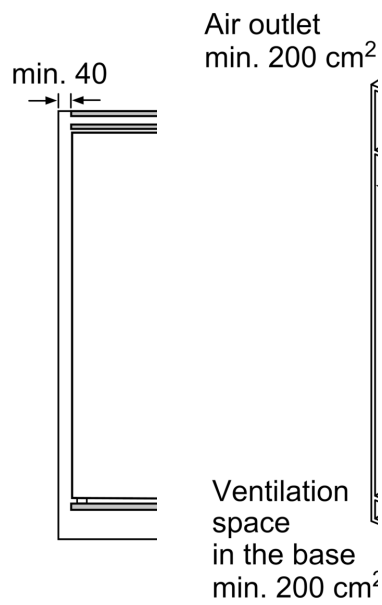

Key features - Fridge section

- Right hinged door, door reversible
- integrated
- Length of power cord:230 cm
- 220 - 240 V

Dimension and installation

- Niche Dimensions: 177.5 cm H x 56 cm W x 55 cm D
- Dimensions: 177.2 cm H x 55.8 cm W x 54.8 cm D

**Series 6, Built-in fridge, 177.5 x 56 cm, soft close flat hinge
KIR81ADD0G**

measurement
Recommend

The gap dime
in the table m
to ensure that
collide with ai
and to avoid c