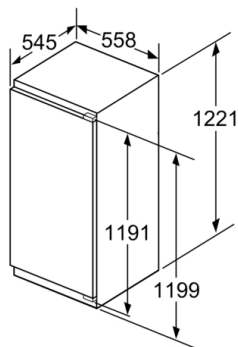

Functions

- Optical and acoustical door open warning

Dimension and installation

- Climate class SN-T (suitable for ambient temperatures between 10 to 43°C)
- Connection value 90 W
- Dimensions: 122.1 cm H x 55.8 cm W x 54.5 cm D
- Niche Dimensions: 122.5 cm H x 56 cm W x 55 cm D

**Serie | 6, Built-in fridge, 122.5 x 56 cm
KIR41AF30G**

measurements in mm

measurements in mm

measurements in mm

measurements in mm

Recommended gap dimensions for flat hinges

F	R	X
16-19	0-3	2.5
20	0-1	3
	2-3	2.5
21	0-1	3
	2-3	2.5
22	0	4
	1	3.5
	2-3	3

The gap dimensions recommended in the table must be adhered to in order to ensure that appliance doors do not collide with anything when they are opened, and to avoid causing damage to kitchen units.