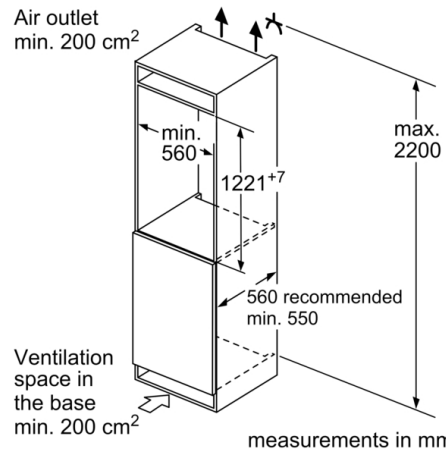

Key features - Fridge section

- 6 removable safety glass shelves of which 5 are easy pull out
- 4 door trays, including 1x dairy compartment
- Interior design with metal applications
- 1 removable door storage compartments.
- Bright interior LED fridge light

Functions

- Optical and acoustical door open warning

Dimension and installation

- Climate class SN-T (suitable for ambient temperatures between 10 to 43°C)
- Connection value 90 W
- Dimensions: 122.1 cm H x 55.8 cm W x 54.5 cm D
- Niche Dimensions: 122.5 cm H x 56 cm W x 55 cm D

**Serie | 6, Built-in fridge, 122.5 x 56 cm
KIR41AF30G**

measurements in mm

measurements in mm

measurements in mm

measurements in mm

Recommended gap dimensions for flat hinges

F	R	X
16-19	0-3	2.5
20	0-1	3
	2-3	2.5
21	0-1	3
	2-3	2.5
22	0	4
	1	3.5
	2-3	3

The gap dimensions recommended in the table must be adhered to in order to ensure that appliance doors do not collide with anything when they are opened, and to avoid causing damage to kitchen units.