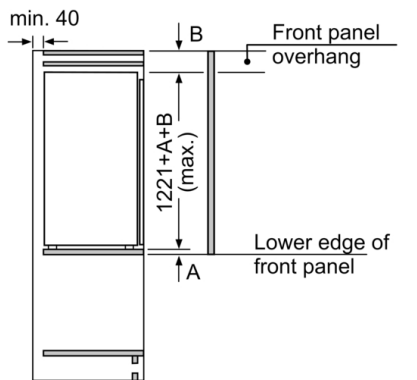

**Serie | 6, Built-in fridge, 122.5 x 56 cm
KIR41AF30G**

measurements in mm