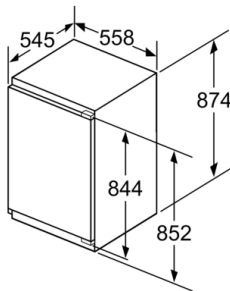

measurements in mm