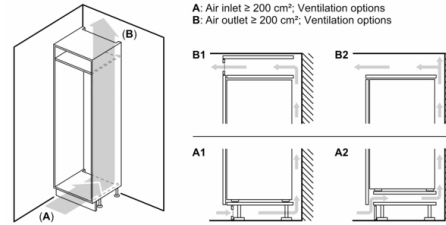

A	B	C
1500-1750	22	22	
720-1400	19	19	
A1	15	19	
A2	15	19