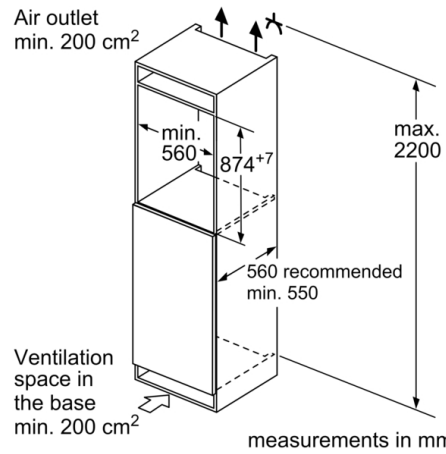

measurements in mm