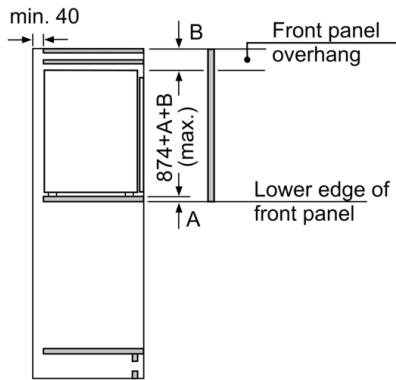

**Serie | 6, Built-in fridge, 88 x 56 cm, flat hinge
KIR21AFF0G**

measurements in mm