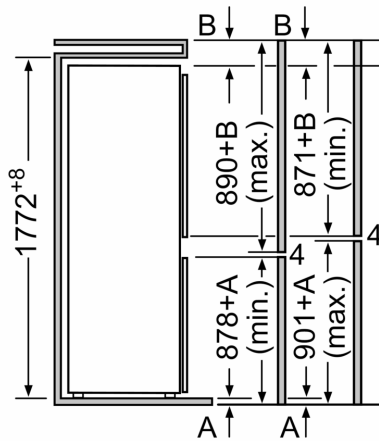

Technical Data

Built-in / Free-standing:	Built-in
Door panel options:	Not possible
Height:	1772 mm
Width of the appliance:	538 mm
Depth:	533 mm
Min. required niche size for installation (HxWxD): ...	1775.0 x 562.0 x 550 mm
Net weight:	68.8 kg
Connection rating:	120 W
Fuse protection:	13 A
Door hinge:	Right reversible
Voltage:	220-240 V
Frequency:	50 Hz
Length electrical supply cord:	230.0 cm
Number of compressors:	1
Number of independent cooling systems:	2
Interior ventilator:	Yes
Reversible Door Hinge:	Yes
Number of Adjustable Shelves in fridge compartment:	3
Shelves for Bottles:	Yes
Frost free system:	Freezer
Installation typology:	Integrated

Functions

- Freezer malfunction warning signal: optical, acoustical
- Acoustic

Dimension and installation

- Climate class SN-T (suitable for ambient temperatures between 10 to 43°C)
- Connection value 120 W
- Dimensions: 177.2 cm H x 53.8 cm W x 53.3 cm D
- Niche Dimensions: 177.5 cm H x 56.2 cm W x 55 cm D

**Built-in fridge-freezer with freezer at bottom, 177.2 x 53.8 cm, soft close flat hinge
KIN32A55GB**

The specified unit door dimensions for a door gap of 4 mm. If a diff is used (max. 14 mm), the dimension be adjusted.