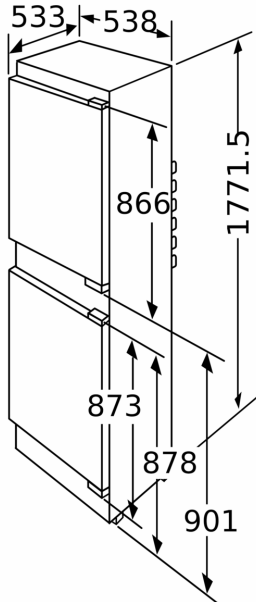

Technical Data

Built-in / Free-standing:	Built-in
Door panel options:	Not possible
Height:	1772 mm
Width of the appliance:	538 mm
Depth:	533 mm
Min. required niche size for installation (HxWxD): ...	1775.0 x 562.0 x 550 mm
Net weight:	68.8 kg
Connection rating:	120 W
Fuse protection:	13 A
Door hinge:	Right reversible
Voltage:	220-240 V
Frequency:	50 Hz
Length electrical supply cord:	230.0 cm
Number of compressors:	1
Number of independent cooling systems:	2
Interior ventilator:	Yes
Reversible Door Hinge:	Yes
Number of Adjustable Shelves in fridge compartment:	3
Shelves for Bottles:	Yes
Frost free system:	Freezer
Installation typology:	Integrated

4 242002 657233

Built-in fridge-freezer with freezer at bottom, 177.2 x 53.8 cm, soft close flat hinge KIN32A55GB

Performance and Consumption

- Energy Efficiency Class: A+
- Energy Efficiency Class: A+ kWh/yr: 0.861 kWh
- Total net capacity: 233 l litres
- Net fridge capacity: 147 litres
- Net freezer capacity: 86 litres
- Noise level dB(A) re 1 pW: 40

Functions

- Freezer malfunction warning signal: optical, acoustical
- Acoustic

Dimension and installation

- Climate class SN-T (suitable for ambient temperatures between 10 to 43°C)
- Connection value 120 W
- Dimensions: 177.2 cm H x 53.8 cm W x 53.3 cm D
- Niche Dimensions: 177.5 cm H x 56.2 cm W x 55 cm D

**Built-in fridge-freezer with freezer at bottom, 177.2 x 53.8 cm, soft close flat hinge
KIN32A55GB**

The specified unit door dimensions for a door gap of 4 mm. If a diff is used (max. 14 mm), the dimension be adjusted.