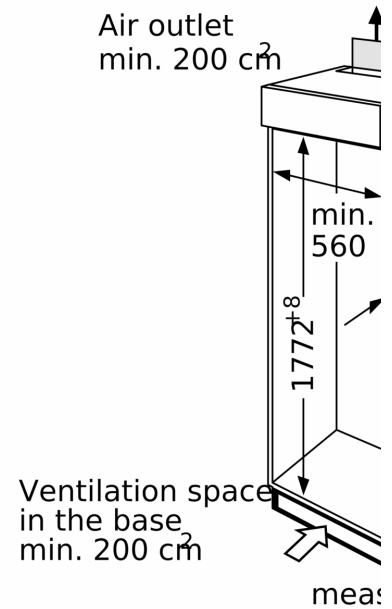

Air outlet
min. 200 cm²

Ventilation space
in the base,
min. 200 cm²

meas