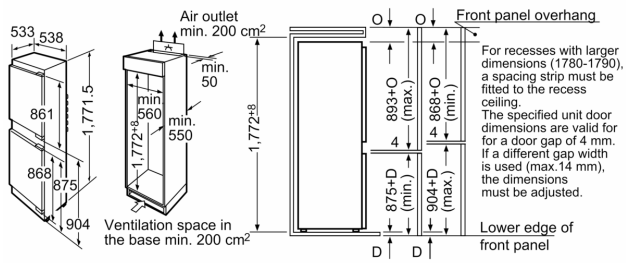

Built-in fridge-freezer with freezer at bottom, 177.2 x 53.8 cm, flat hinge KIN32A50GB

Measurements in mm