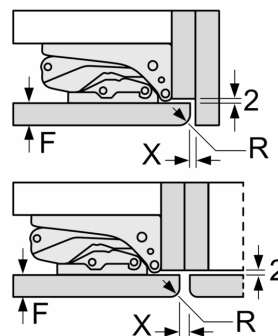

### Dimension and installation

$\Delta$ : Weight  
 A: Appliance door height including hinges in mm

B: Undamped hinge, unit front in kg  
 C: Damped hinge, unit front in kg

D: Additional possible load in kg with heavy load kit

	A	B	C	D
1500-1750	22	22		
720-1400	19	19		
A1	15	19		B+5 / C+5
A2	15	19		

Measurements in mm

measurements in mm

measurements in mm  
 Recommended gap dimensions for flat hinges

	F	R	X
16-19	0-3	2.5	
20	0-1	3	
	2-3	2.5	
21	0-1	3	
	2-3	2.5	
22	0	4	
	1	3.5	
	2-3	3	

The gap dimensions recommended in the table must be adhered to in order to ensure that appliance doors do not collide with anything when they are opened, and to avoid causing damage to kitchen units.