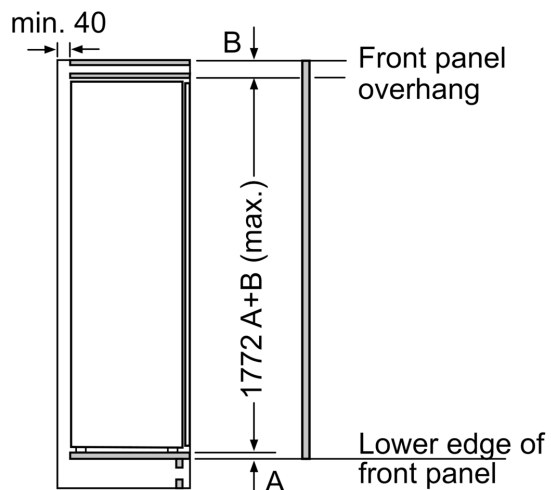

Measurements in mm

measurements in mm