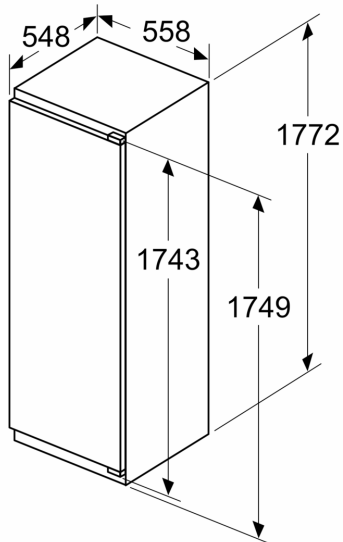

### Dimension and installation

- Dimensions: 177.2 cm H x 55.8 cm W x 54.8 cm D
- Niche Dimensions: 177.5 cm H x 56 cm W x 55 cm D

### Dimension and installation

### Additional features

**Series 6, Built-in fridge with freezer section, 177.5 x 56 cm, soft close flat hinge KIL82ADD0G**

**Maximal permissible weight of the unit fronts**

Fitted unit fronts that exceed the permissible weight may cause damage and result in functional impairment of the hinges

Measurements in mm

measurements in mm

measurements in mm  
 Recommended gap dimensions for flat hinges

	F	R	X
16-19	0-3	2.5	
20	0-1	3	
	2-3	2.5	
21	0-1	3	
	2-3	2.5	
22	0	4	
	1	3.5	
	2-3	3	

The gap dimensions recommended in the table must be adhered to in order to ensure that appliance doors do not collide with anything when they are opened, and to avoid causing damage to kitchen units.