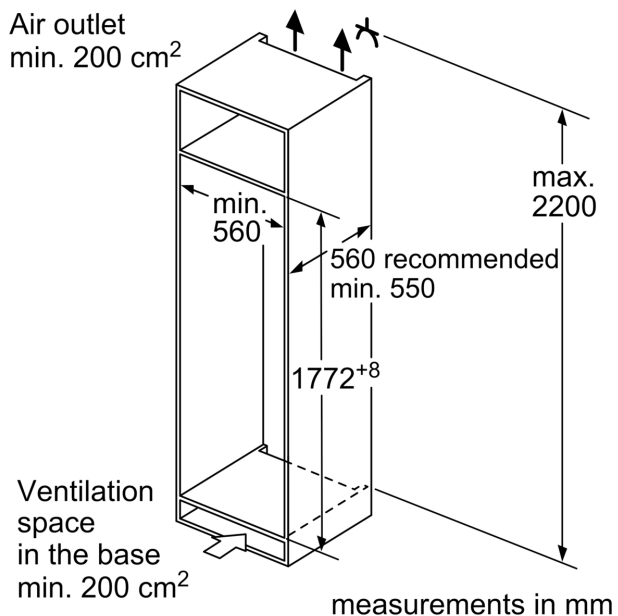

### Dimension and installation

- Dimensions: 177.2 cm H x 55.8 cm W x 54.8 cm D
- Niche Dimensions: 177.5 cm H x 56 cm W x 55 cm D

### Dimension and installation

$\Delta$ : Weight  
 A: Appliance door height including hinges in mm

B: Undamped hinge, unit front in kg  
 C: Damped hinge, unit front in kg

D: Additional possible load in kg with heavy load kit

	A	B	C	D
1500-1750	22	22		
720-1400	19	19		
A1	15	19		B+5 / C+5
A2	15	19		

Measurements in mm

measurements in mm

measurements in mm  
 Recommended gap dimensions for flat hinges

	F	R	X
16-19	0-3	2.5	
20	0-1	3	
	2-3	2.5	
21	0-1	3	
	2-3	2.5	
22	0	4	
	1	3.5	
	2-3	3	

The gap dimensions recommended in the table must be adhered to in order to ensure that appliance doors do not collide with anything when they are opened, and to avoid causing damage to kitchen units.