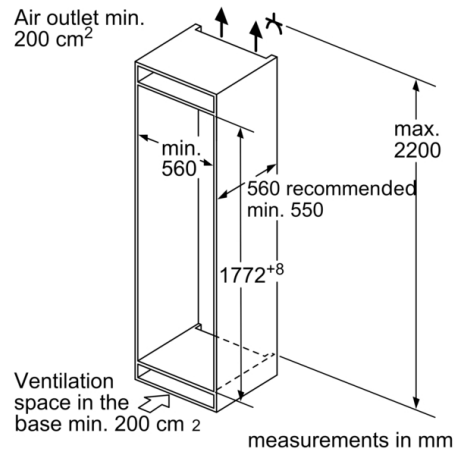

Key features - Fridge section

- Bright interior LED fridge light
- Capacity near 0°C section: 55 l
- 3 safety glass shelves (2 height adjustable)
- 2 door trays, including 1x dairy compartment
- Super Cooling: automatic deactivation
- 2 x cold accumulator, 3 x egg tray, 1 x ice cube tray, .

Key features - Freezer section

- NoFrost freezer
- 4 star freezer rating
- **** freezer (-18°C and below)
- 3 transparent freezer drawers, including 1 BigBox
- Freezing capacity in 24 hours: 13 kg
- Maximum freezer storage time in power failure: 13 hours

Functions

- Freezer malfunction warning signal: optical and acoustical
- SuperFreezing function with automatic deactivation
- Optical and acoustical door open warning

Dimension and installation

- Connection value 90 W
- Dimensions: 177.2 cm H x 55.8 cm W x 54.5 cm D
- Niche Dimensions: 177.5 cm H x 56 cm W x 55 cm D
- Climate class SN-ST (suitable for ambient temperatures between 10 to 38°C)

Serie | 8, Built-in fridge-freezer with freezer at bottom, 177.2 x 55.8 cm
KIF86PF30

The specified unit door dimensions are valid for a door gap of 4 mm.
 measurements in mm

measurements in mm
 Recommended gap dimensions for flat hinges