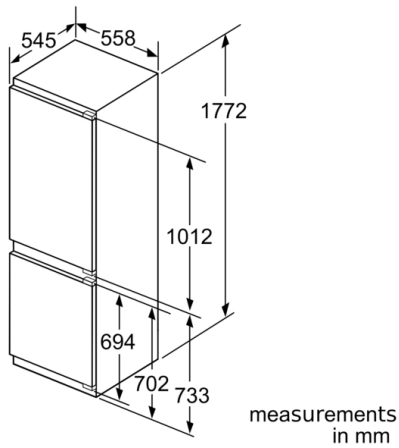

Key features - Fridge section

- Bright interior LED fridge light
- Capacity near 0°C section: 55 l
- 3 safety glass shelves (2 height adjustable)
- 2 door trays, including 1x dairy compartment
- Super Cooling: automatic deactivation
- 2 x cold accumulator, 3 x egg tray, 1 x ice cube tray, .

Functions

- Freezer malfunction warning signal: optical and acoustical
- SuperFreezing function with automatic deactivation
- Optical and acoustical door open warning

Dimension and installation

- Connection value 90 W
- Dimensions: 177.2 cm H x 55.8 cm W x 54.5 cm D
- Niche Dimensions: 177.5 cm H x 56 cm W x 55 cm D
- Climate class SN-ST (suitable for ambient temperatures between 10 to 38°C)

Serie | 8, Built-in fridge-freezer with freezer at bottom, 177.2 x 55.8 cm
KIF86PF30

The specified unit door dimensions are valid for a door gap of 4 mm.
 measurements in mm

measurements in mm
 Recommended gap dimensions for flat hinges