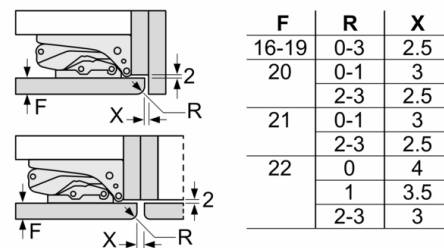

Functions

- Freezer malfunction warning signal: optical and acoustical
- SuperFreezing function with automatic deactivation
- Optical and acoustical door open warning

Dimension and installation

- Connection value 90 W
- Dimensions: 177.2 cm H x 55.8 cm W x 54.5 cm D
- Niche Dimensions: 177.5 cm H x 56 cm W x 55 cm D
- Climate class SN-ST (suitable for ambient temperatures between 10 to 38°C)

The gap dimensions recommended in the table must be adhered to in order to ensure that appliance doors do not collide with anything when they are opened, and to avoid causing damage to kitchen units.