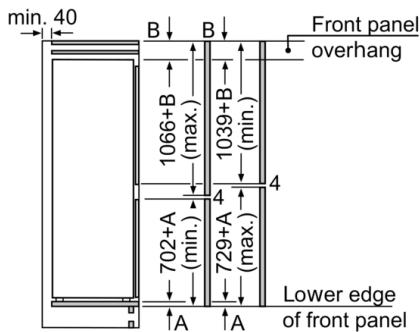

Serie | 8, Built-in fridge-freezer with freezer at bottom, 177.2 x 55.8 cm
KIF86PF30

The specified unit door dimensions are valid for a door gap of 4 mm.
measurements in mm

measurements in mm
Recommended gap dimensions for flat hinges