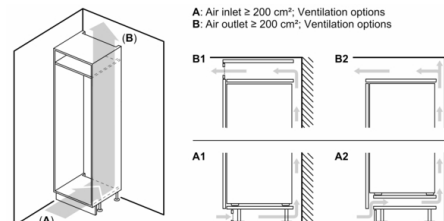

Dimension and installation

- Right hinged door, door reversible
- Connection value 90 W
- 220 - 240 V
- Dimensions: 177.2 cm H x 55.8 cm W x 54.5 cm D
- Niche Dimensions: 177.5 cm H x 56 cm W x 55 cm D

**Serie | 8, Built-in fridge, 177.5 x 56 cm, flat hinge
KIF81PFE0**

Maximal permissible weight of the unit fronts

Fitted kitchen unit doors that exceed the permissible weight may cause damage and result in functional impairment of the hinges.

T: Includes height of appliance door	undamped hinge, Door in kg:	damped hinge, Door in kg:
Hinges in mm: 1500-1750	22	22

measurements in mm
Recommended gap dimensions for flat hinges

F	R	X
16-19	0-3	2.5
20	0-1	3
21	2-3	2.5
	0-1	3
22	2-3	2.5
	0	4
	1	3.5
	2-3	3

The gap dimensions recommended in the table must be adhered to in order to ensure that appliance doors do not collide with anything when they are opened, and to avoid causing damage to kitchen units.

Serie | 8, Built-in fridge, 177.5 x 56 cm, flat hinge KIF81PFE0