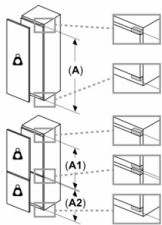

Serie | 8, Built-in fridge, 177.5 x 56 cm, flat hinge KIF81PFE0

Maximal permissible weight of the unit fronts

Δ Weight

B: Undamped hinge, unit front in kg

C: Damped hinge, unit front in kg

A	B	C
1500-1750	22	22
720-1400	19	19
A1	15	19
A2	15	19