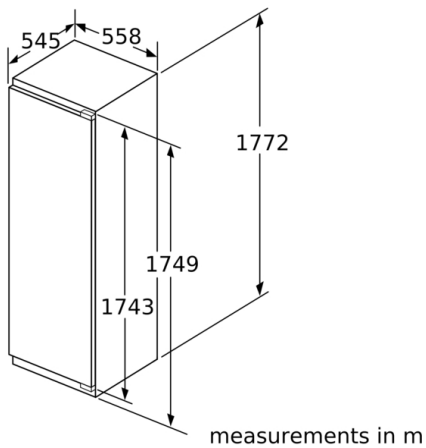

**Serie | 8, Built-in fridge, 177.5 x 56 cm, flat hinge
KIF81PFE0**