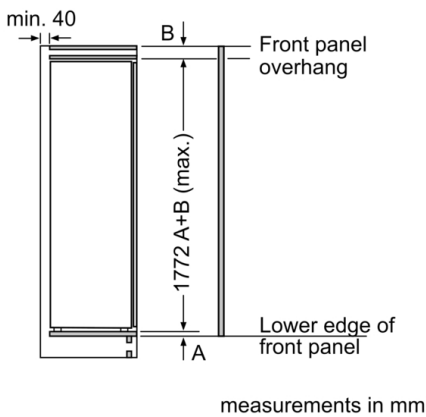

**Serie | 8, Built-in fridge, 177.5 x 56 cm, flat hinge
KIF81PFE0**