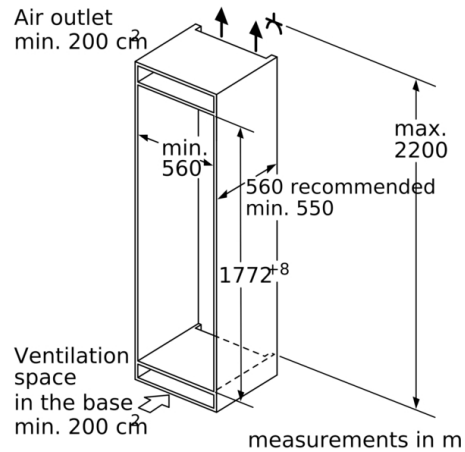

**Serie | 8, Built-in fridge, 177.5 x 56 cm, flat hinge
KIF81PFE0**